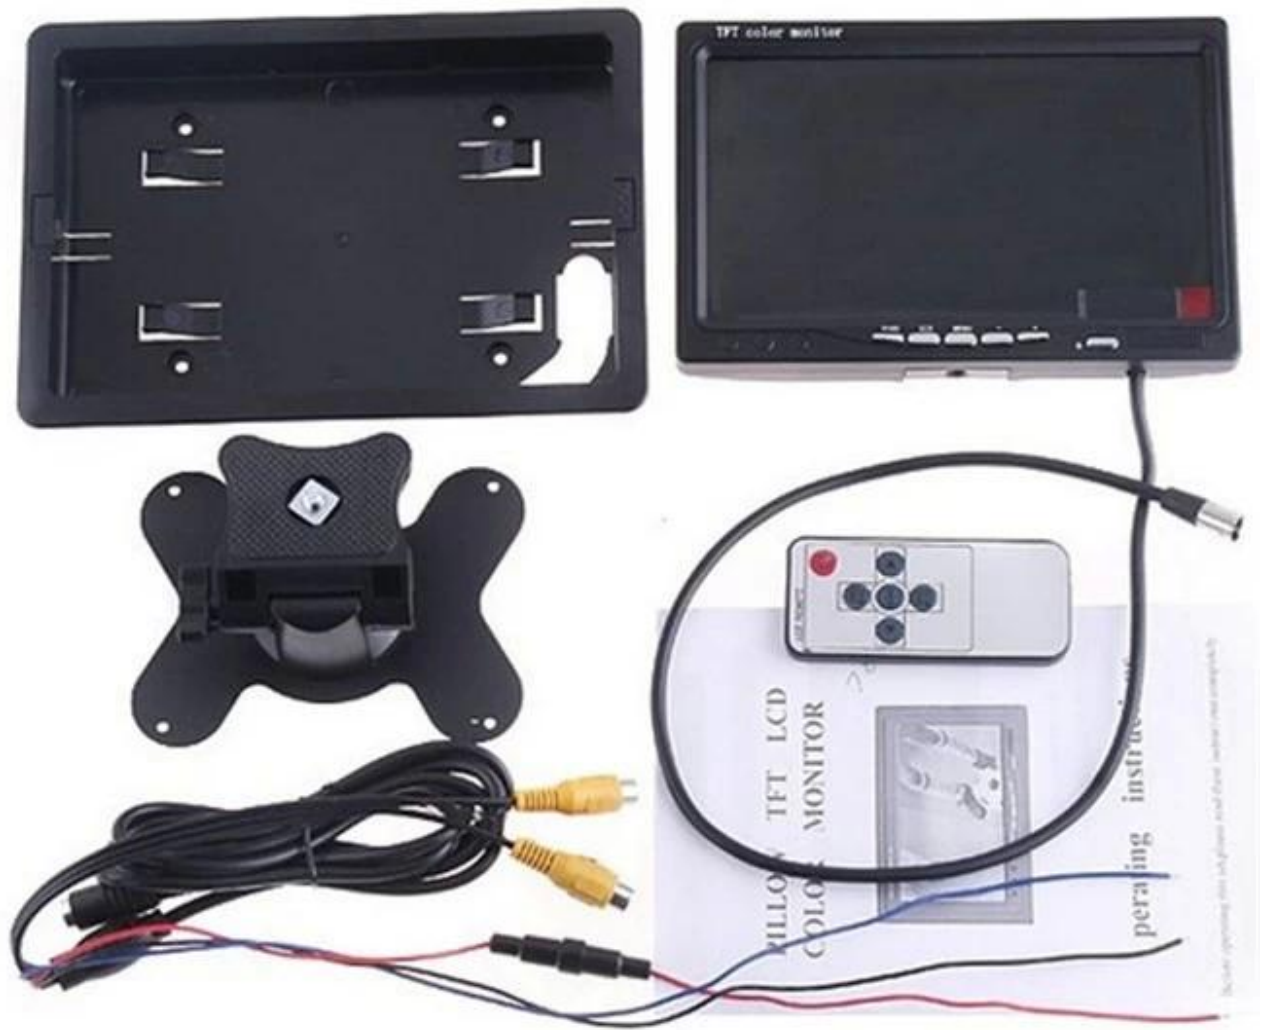

# **1080P hd monitor screen for vehicle security with mobile dvr**

## **LCD Car Monitor's Character:**

1. Display: 7inch TFT LCD panel, 16:9
2. Resolution: 234 x 480pixels
3. Power supply: DC 12V ,Power consumption:≤7W
4. Multi-purpose LCD monitor for VCD/DVD/TV/GPS
5. Blue screen appears with the disappearance of video signal
6. Connecting wire can go through the tube in car seat
7. Using high quality cable and high brightness backlight to improve clearness and last long
8. Color available: Black

#### LCD Car Monitor's Parameter:

7inch lcd monitor with BNC input,220V Adapter

7 inch TFT LCD monitor

Resolution:480\*RGB\*234

Display Mode: 16:9

Brightness:300cd/m2

System:NTSC/PAL

video:two way video input (BNC connector)

audio:1 audio input

Analog LCD panel OSD menu language:English/Chinese

Rear watching:image can be changed left and right,up and down

Power supply: DC12V

Comes with 220V-12V adapter

Power Consumption: 7W

Operation temperature: -20~ 80 degree Celsius