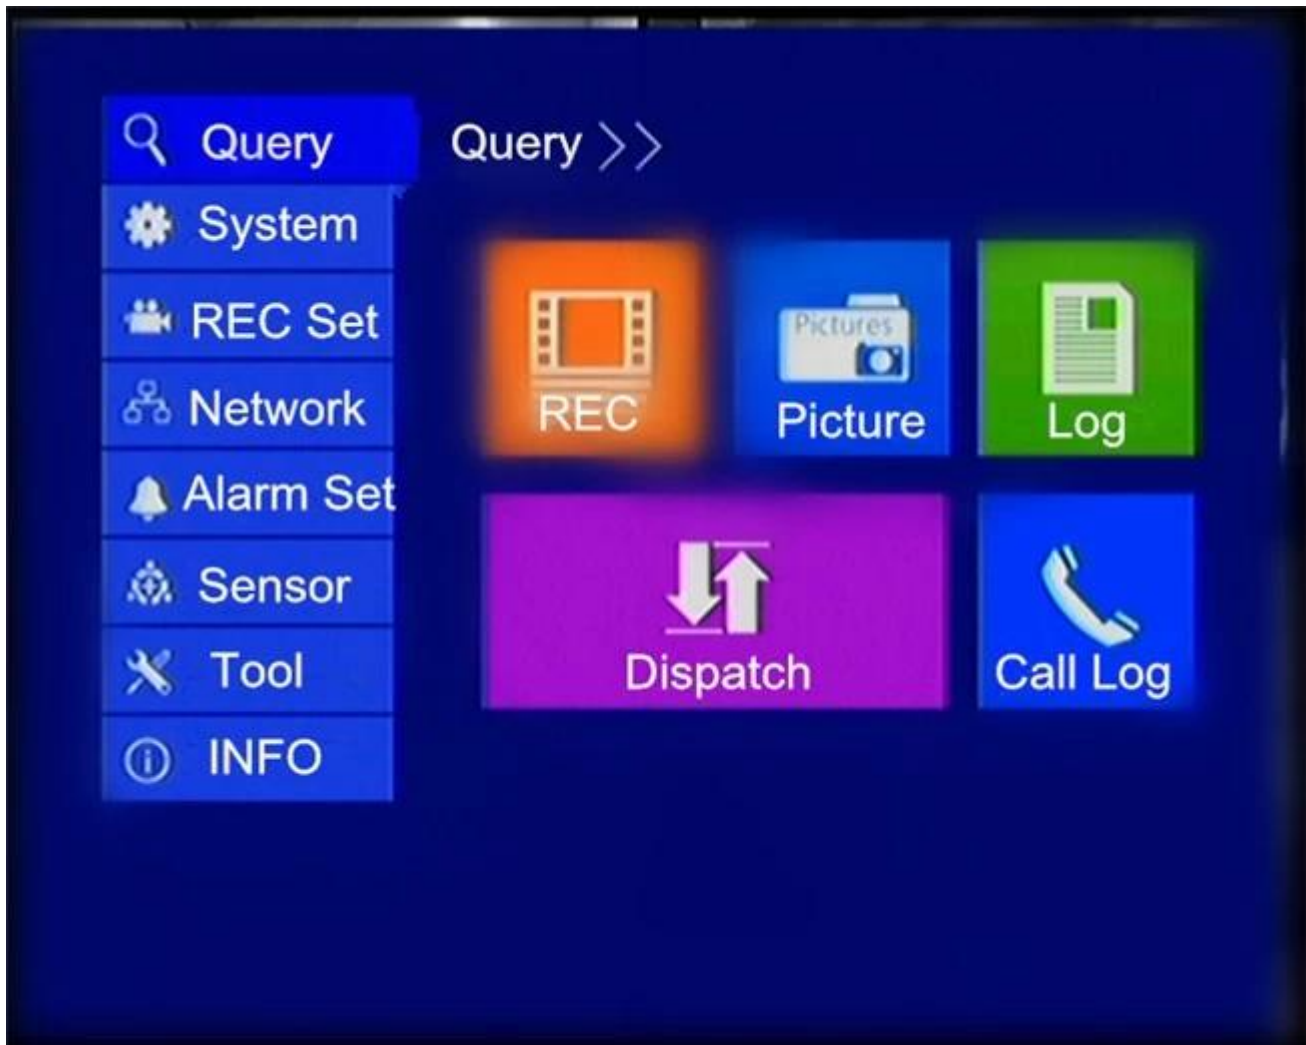

## **LCD Car Monitor's Character:**

1. Display: 7inch TFT LCD panel, 16:9
2. Resolution: 234 x 480pixels
3. Power supply: DC 12V ,Power consumption:≤7W
4. Multi-purpose LCD monitor for VCD/DVD/TV/GPS
5. Blue screen appears with the disappearance of video signal
6. Connecting wire can go through the tube in car seat
7. Using high quality cable and high brightness backlight to improve clearness and last long
8. Color available: Black

#### LCD Car Monitor's Parameter:

7inch lcd monitor with BNC input,220V Adapter

7 inch TFT LCD monitor

Resolution:480\*RGB\*234

Display Mode: 16:9

Brightness:300cd/m2

System:NTSC/PAL

video:two way video input (BNC connector)

audio:1 audio input

Analog LCD panel OSD menu language:English/Chinese

Rear watching:image can be changed left and right,up and down

Power supply: DC12V

Comes with 220V-12V adapter

Power Consumption: 7W

Operation temperature: -20~ 80 degree Celsius

Operating Humidity: 20% ~ 85%

Full function remote control ,Blue screen when no signal  
With Stand alone bracket ,Headrest mount frame

**7Inch LCD Car Monitor's Certification:**