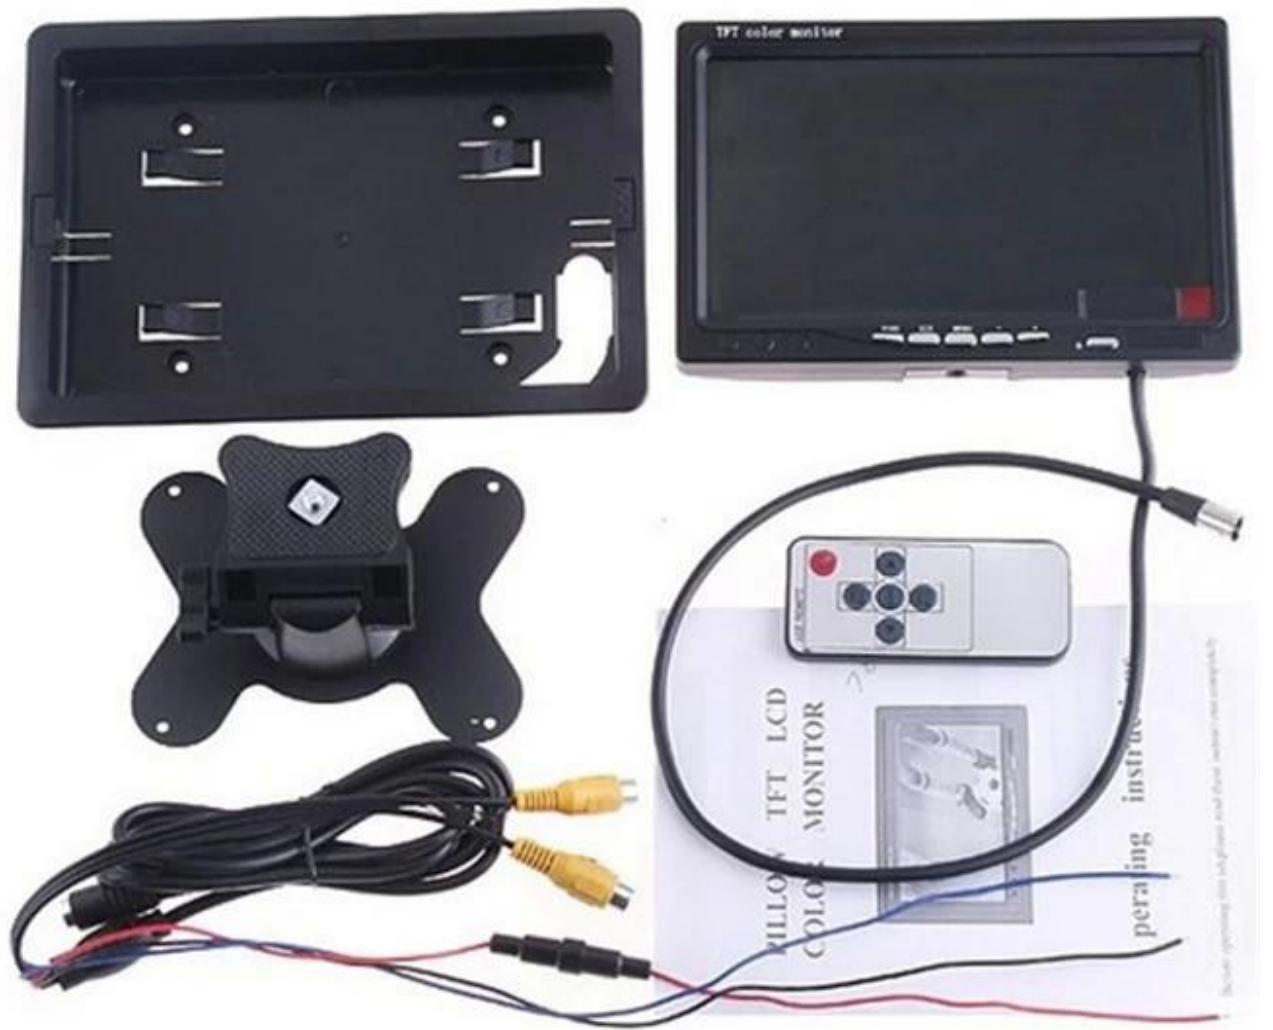

1080P hd monitor screen for vehicle security with mobile dvr

LCD Car Monitor's Character:

1. Display: 7inch TFT LCD panel, 16:9
2. Resolution: 234 x 480pixels
3. Power supply: DC 12V ,Power consumption:≤7W
4. Multi-purpose LCD monitor for VCD/DVD/TV/GPS
5. Blue screen appears with the disappearance of video signal
6. Connecting wire can go through the tube in car seat
7. Using high quality cable and high brightness backlight to improve clearness and last long
8. Color available: Black

LCD Car Monitor's Pictures:

LCD Car Monitor's Parameter:

- 7inch lcd monitor with BNC input,220V Adapter
- 7 inch TFT LCD monitor
- Resolution:480*RGB*234
- Display Mode: 16:9
- Brightness:300cd/m2
- System:NTSC/PAL
- video:two way video input (BNC connector)
- audio:1 audio input
- Analog LCD panel OSD menu language:English/Chinese
- Rear watching:image can be changed left and right,up and down
- Power supply: DC12V
- Comes with 220V-12V adapter
- Power Consumption: 7W
- Operation temperature: -20~ 80 degree Celsius
- Operating Humidity: 20% ~ 85%

Full function remote control ,Blue screen when no signal
With Stand alone bracket ,Headrest mount frame

7Inch LCD Car Monitor's Certification:

Besides Products For Vehicle 7 Inch LCD Car Monitor For Vehicle, Richmor have [P2P IP Camera](#).

7Inch LCD Car Monitor For Vehicle's Packing:

7Inch LCD Car Monitor For Vehicle's Shipping Item:

1. FedEx/DHL/UPS/TNT for samples, Door-to-Door;
2. Delivery Time: 3-7 days for samples; negotiation for batch goods.