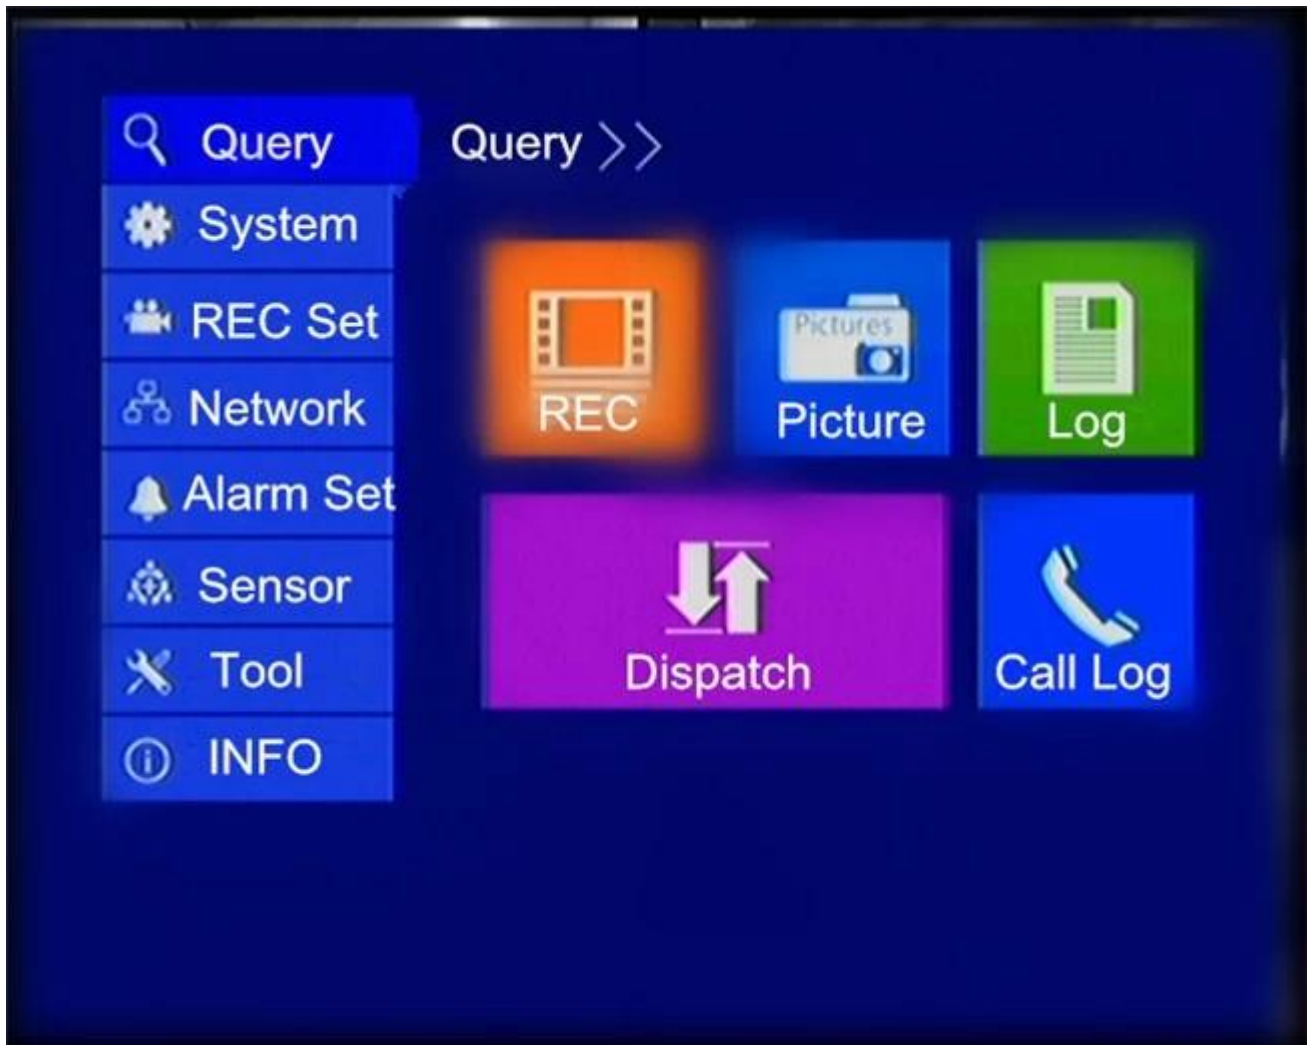

1080P hd monitor screen for vehicle security with mobile dvr

LCD Car Monitor's Character:

1. Display: 7inch TFT LCD panel, 16:9
2. Resolution: 234 x 480pixels
3. Power supply: DC 12V ,Power consumption:≤7W
4. Multi-purpose LCD monitor for VCD/DVD/TV/GPS
5. Blue screen appears with the disappearance of video signal
6. Connecting wire can go through the tube in car seat
7. Using high quality cable and high brightness backlight to improve clearness and last long
8. Color available: Black

LCD Car Monitor's Pictures:

LCD Car Monitor's Parameter:

- 7inch lcd monitor with BNC input,220V Adapter
- 7 inch TFT LCD monitor
- Resolution:480*RGB*234
- Display Mode: 16:9
- Brightness:300cd/m2
- System:NTSC/PAL
- video:two way video input (BNC connector)
- audio:1 audio input
- Analog LCD panel OSD menu language:English/Chinese
- Rear watching:image can be changed left and right,up and down
- Power supply: DC12V
- Comes with 220V-12V adapter
- Power Consumption: 7W
- Operation temperature: -20~ 80 degree Celsius
- Operating Humidity: 20% ~ 85%

Full function remote control ,Blue screen when no signal
With Stand alone bracket ,Headrest mount frame

7Inch LCD Car Monitor's Certification:

Besides Products For Vehicle 7 Inch LCD Car Monitor For Vehicle, Richmor have [P2P IP Camera](#).

7Inch LCD Car Monitor For Vehicle's Packing:

7Inch LCD Car Monitor For Vehicle's Shipping Item:

1. FedEx/DHL/UPS/TNT for samples, Door-to-Door;
2. Delivery Time: 3-7 days for samples; negotiation for batch goods.