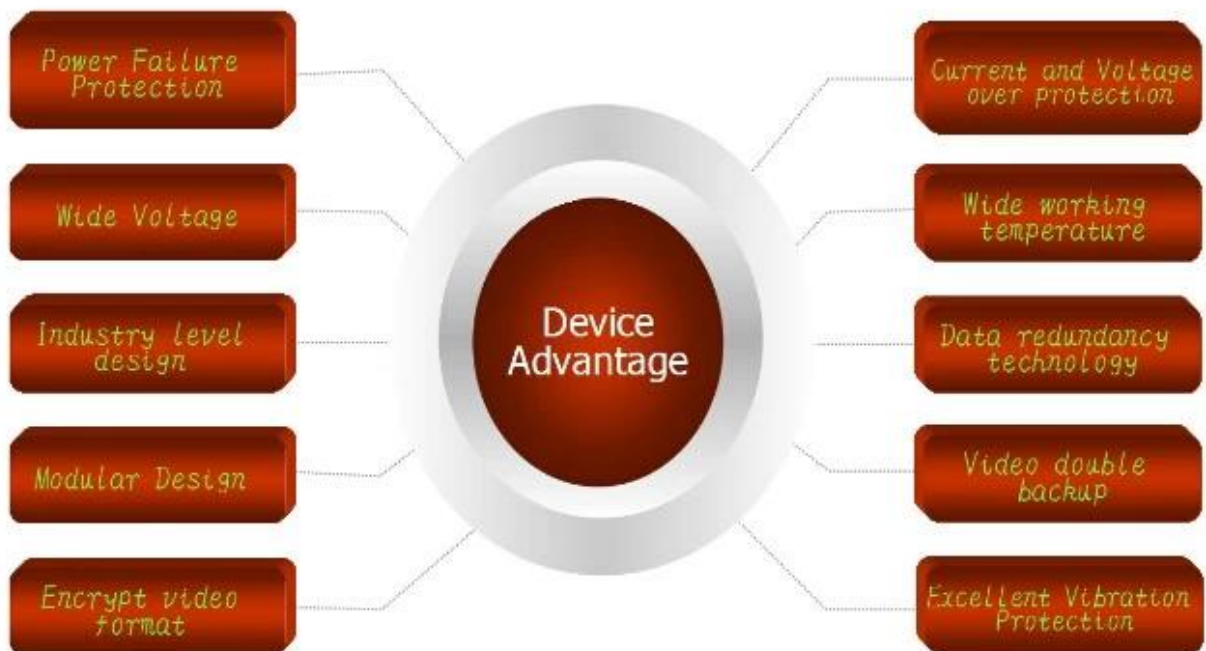

Alarm Input		7CH Alarm Input,1CH AD Input,impulse speed input,Alarm Linkage
Alarm Output		2CH Alarm Output,Support Light/Sound alarm sensor,Oil/Power cut off
Interface		3CH RS232, POS/Fuel Sensor/LED Advertisement Connection
		1CH 485 Interface,Connect PTZ Camera
Wireless Transmission		Support Built in 3G transmission,, WCDMA, CDMA2000,GPRS, EDGE; Built in 4G module optional, TDD-LTE, FDD-LTE
GPS Position		Support Built GPS/BD Module
Storage	HDD	Max 2.5" 1TB HDD
	SD Card	Max 128GB SD Card Mirror Recording Keep Data Safety
	update	Support USB Updating, SD Card Updating,OTA Remote Updating
	file format	H.264
	file system	Special FAT32 File System
	USB	USB Interface on Front Panel for data back up by U Disk,Hard Disk
Record Replay	video search	Search By Record Time/Record Type etc
	playback	Max support 4CH Replay /Stop/Fast/Slow at same time Support forward and backward play at the speed of: x 2,x4,x8,x16.
Security		User/Admin 2 Level Different Password
Optional Functions	voice call	Support voice call each other
	TTS Voice broadcast	Support TTS voice broadcast function.
	serial expand	Support LED Advertisement Panel,Oil Sensor, POS,Bus Station Broadcaster,Car OBD,ect.external device
Voltage & Power	Power Management	Wide Voltage.Support Timed/Delay off
	Input Voltage	DC:+6V - +36V
	Output Voltage	+12V~1.5A,+5V~1.5A
	Power	Working<5W
Working Environment	Temperature	-20°C - +70°C
	Humidity	20% - 80%
Others	Size	200 (D)* 187(W)* 62(H) mm
	Weight	1.90Kg

Product Show:

AV Input & Output Cables

Power Cable

IO Cables

Remote Control

3G Antenna

WiFi Antenna

CD (Manual & Software Inside)

7000 HDD Mobile DVR

Product Introduction

Device Series

Product Advantage

Client User Graph Interface

The interface is titled "移动视频监控平台" (Mobile Video Monitoring Platform). The top navigation bar includes options like "欢迎登录, RCMTEST", "系统", "实时预览", "电子地图", "回放管理", "信息管理", and "系统设置".