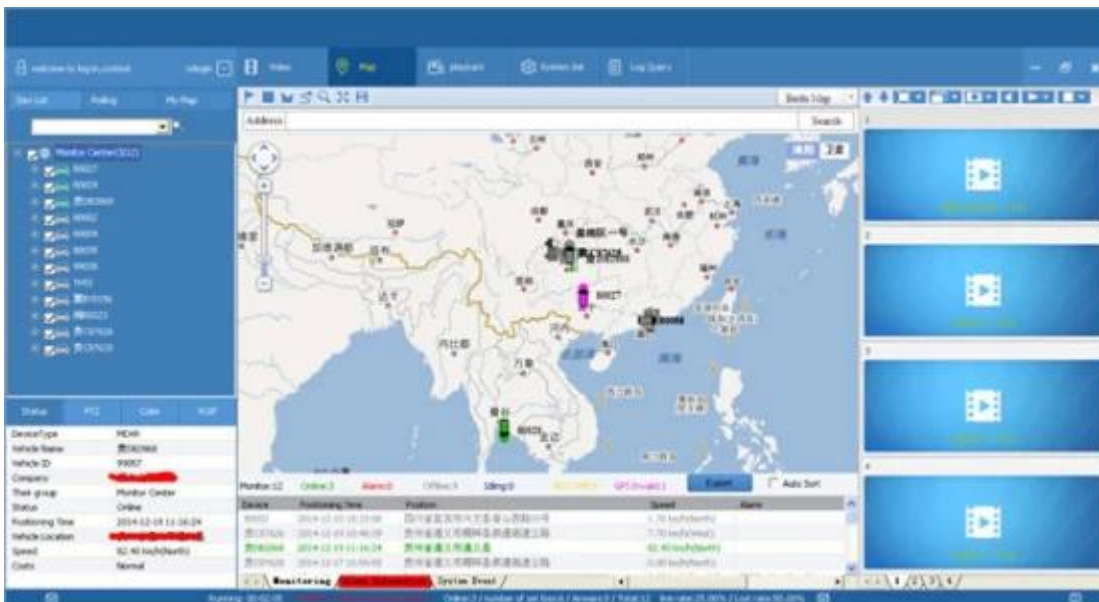

应用广泛
Widely Application

通过3G网络实时上传音视频信息到监控指挥中心或移动指挥车,对于暴力抗法,群体性事件等相关行为及时取证,解决执行过程取证困难问题,保障了执行干警的人身安全,也可监督和纠正不规范、不合理的执法过程,可以有效迅速的应对突发性的应急事件和群体事件,提高了执法效率,高效的利用了资源。
By uploading the real time video information to center office or Command Vehicle through 3G,For illegal violent, mass incidents and related behavior timely forensics,solve the evidence issue,ensure the policeman personal security,meantime, also can supervision and correction the unreasonable process,can effective control the emergency thing and mass incidents,improve the law enforcement efficiency.

Detail pictures

Richmor surveillance GUI

The main menu includes: Search, System setup, Rec setup, Network setup, Alarm setup, Peripheral setup, System Tools, System Information, as below:

Player software interface (CMSV6 In PC)

CMSV6 In Mobile Phone.

Have all in the palm of your hand

Real-time monitoring via Mobile Phone --Support iPhone, Android, iPad system

Surveillance platform Playback

Richmor Mobile DVR Mileage Summary

Vehicle Management System