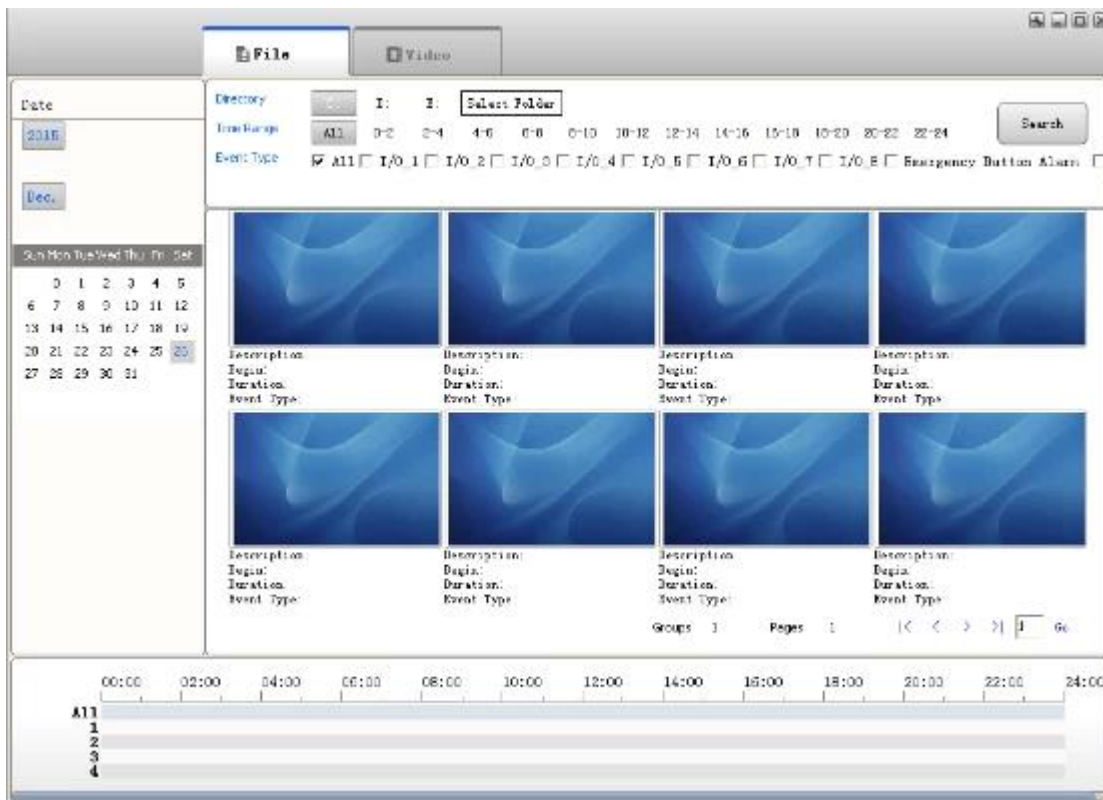

Surveillance platform Playback