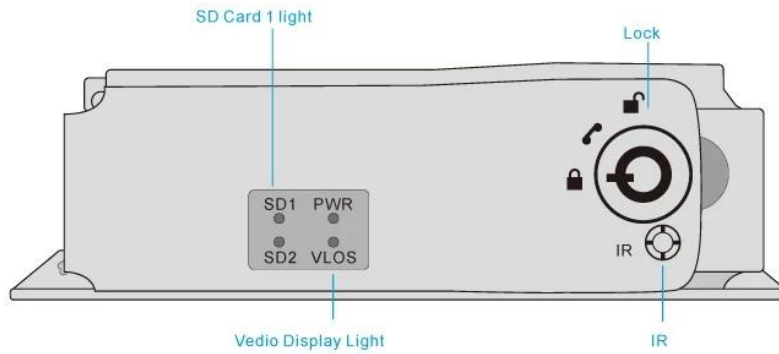

STRUCTURE

Front Panel

Details

Professional Security Device/Powerful Functions/ User-friendly Button Operation/ Easy to Use