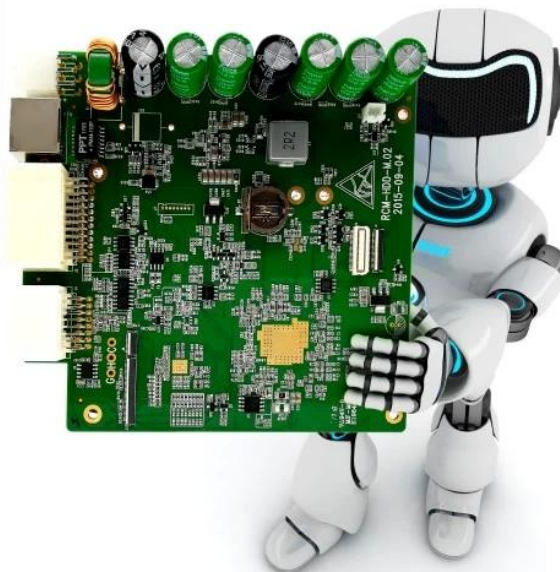

Industrial design