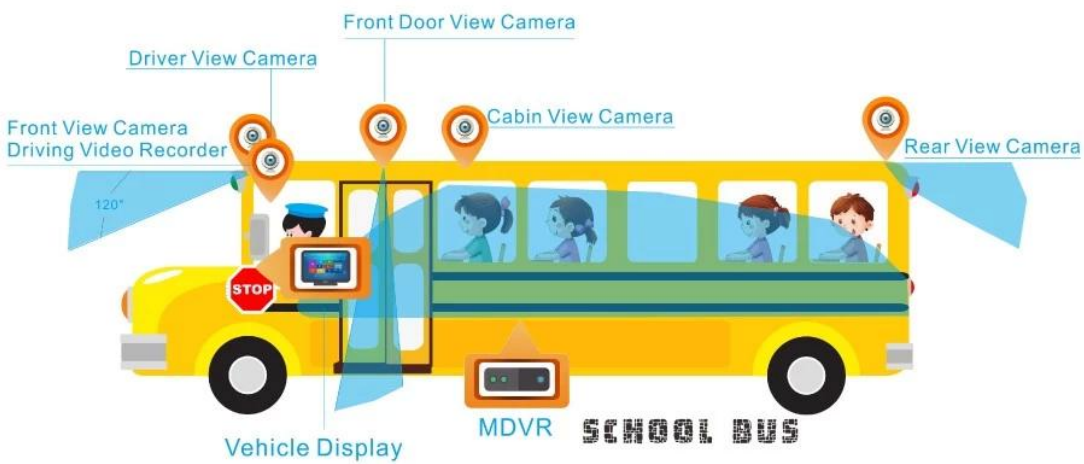

INSTALLATION