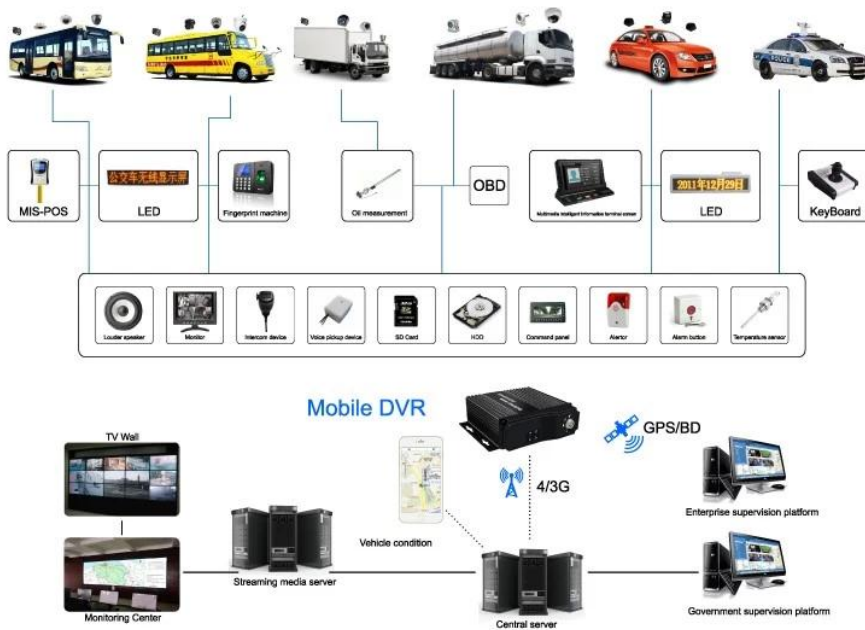

TOPOLOGICAL DIAGRAMS