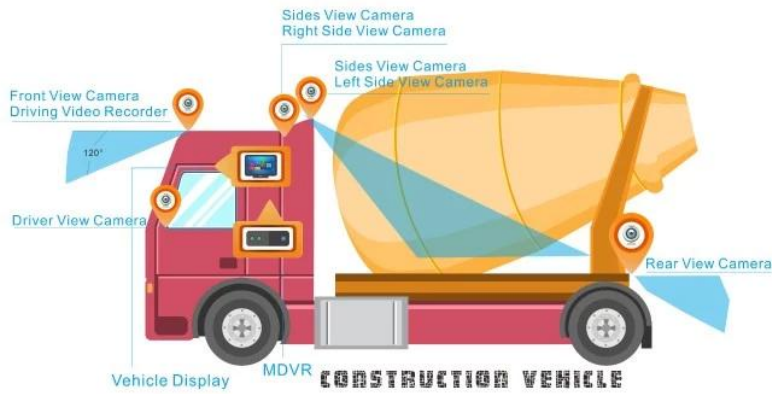

INSTALLATION