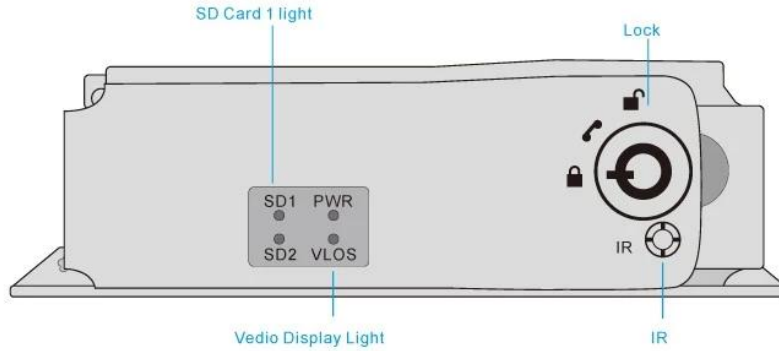

STRUCTURE

Front Panel

Details

Professional Security Device/Powerful Functions/ User-friendly Button Operation/ Easy to Use