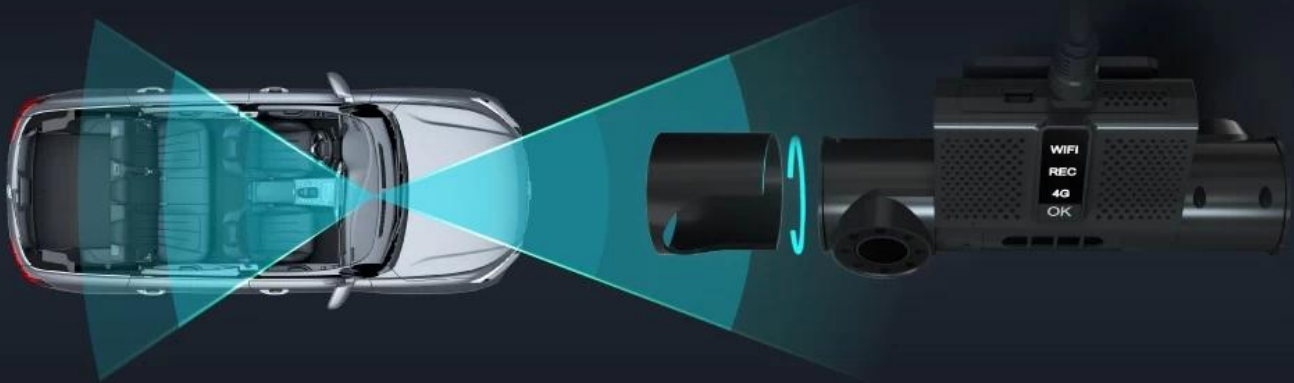

# Richmor Hot Selling Dual Len 1080P 2 Channel Dashcam Car dvr BK6MZJ

Ride-hailing/Taxi Fleet management  
Mini HD dual-len dashcam

2CH 1080P

4G

BD/GPS

IO alarm

Intercom

WiFi AP

## Mini and Easy Installation

Just need to paste the device to winshield with 3M glue, save time and labor cost.

## HD recording Dual 1080P

Front and cabin view, wide-angle lens. Lens can be adjusted 180° vertically, then fixed by structure.