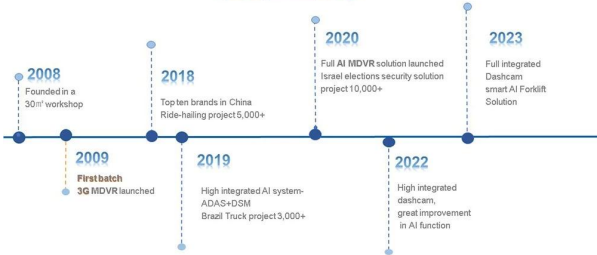

Development