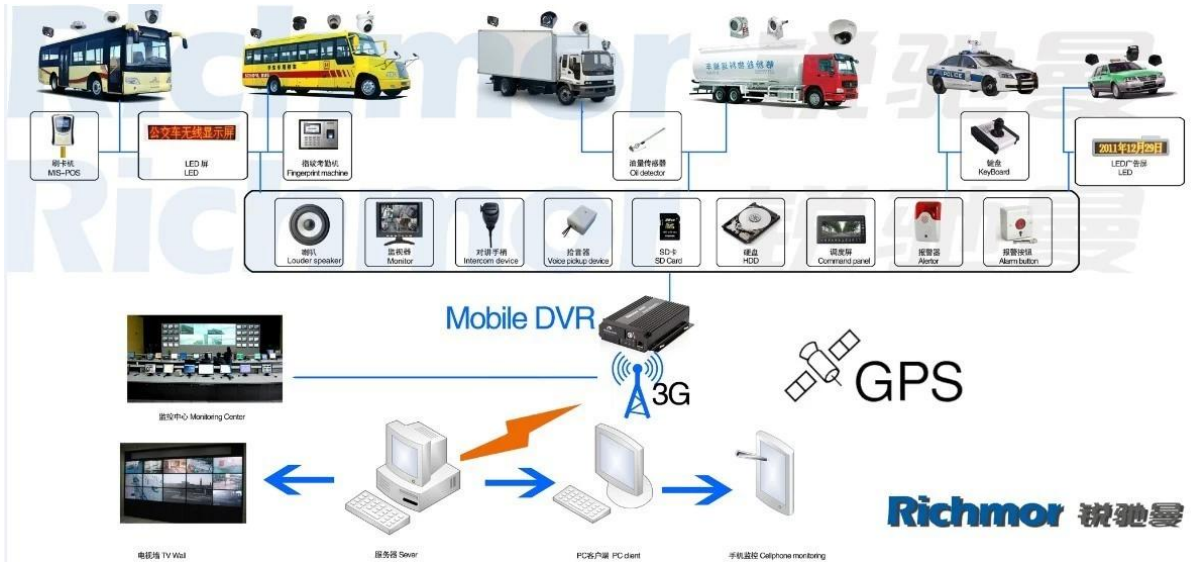

4CH Mobile DVR with 3G GPS WIFI G-sensor UPS function for vehicle surveillance

Model: RCM-MDR7000WDG

Main Feature:

1. 4 channel HD & SD card Mobile DVR
2. Support 3G, GPS, WIFI, G-sensor, UPS function
3. Support PTZ remote control
4. Support real-time surveillance
5. Supports HD overwritten by days
6. Supports backup and upgrade with HD & SD card
7. Self recovery after power reconnected
8. Stable aluminum alloy structure with shock absorber

Video	Video Input	4ch SDI Independent Input: 1.0Vp-p□75Ω.Both B&W and Color Cameras
	Video Output	1 Channel PAL/NTSC Output, 1.0Vp-p□75Ω□ Composite Video Signal
	Video Display	1 Or 4 Screen Display
	Video Standard	PAL:25frames/Sec;NTSC:30frames/Sec
	System Resources	PAL:100 Frames; NTSC:120 Frames
Audio	Audio Input	Four Channels Independent Input 500Ω
	Audio Output	1 Channel(4 Channels Can Be Convert Freely)
	Basic Output Level	1.0—2.2V
	Distortion Plus Noise	≤-30dB
	Recording Mode	Sound And Image Synchronization
	Audio Compression	ADPCM
Alarm	Alarm in	6 Channels Independent Input. High Voltage Trigger
	Alarm out	1 Channels Independent output
	Move Detect	available
Network Interface	Wire line Access	Can Expand One RJ45 Ethernet Port
	Wifi	Can Expand One Wifi Module Inside
	3G	Can Expand One WCDMA or CDMA2000 Module Inside
GPS Interface	GPS	Can Expand GPS Module outside
Extend Interface	Intercom	Can Expand Intercom Module Inside
	G-Sensor	Can Expand G-Sensor Module Inside
Others	Power Consumption	DC8-36V 5% ≤10W
	Working Temperature	-20℃ ~ +85℃ ≤80%
	Clock	Built-In Clock, Calendar
Packaging	Product Size	200(L)*160(W)*62(H)mm□with Holder□
	Product Net Weight	2.2KG(without HDD)

Our CMS software application

For Windows PC real-time Surveillance

For IOS & Android OS Mobile Phone Surveillance

Our Mobile DVR project for vehicles

Certification:

Related Products:

SD Mobile DVR with 3G GPS