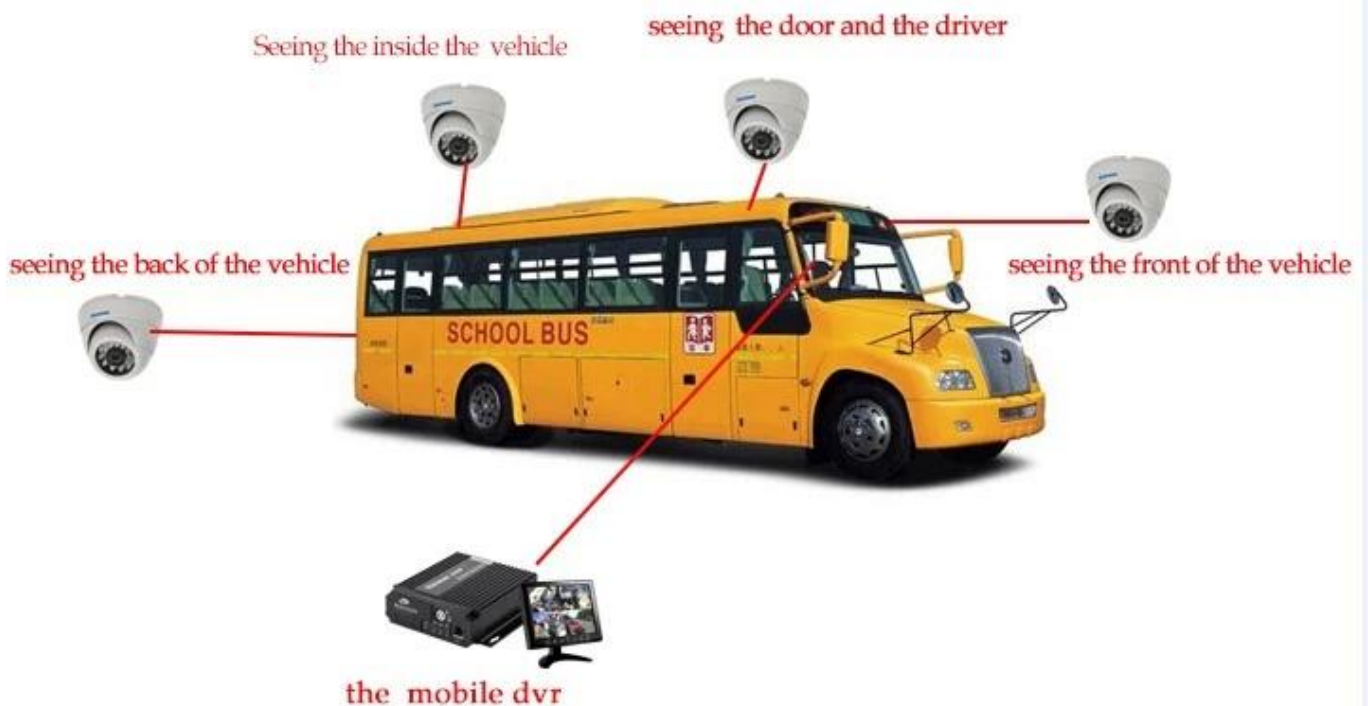

Romote Viewing Surveillance 3G 4G Mobile DVR School bus solution

The Professional Mobile DVR Solution For Truck

Professional Mobile DVR Solution for Bus

Application

Widely used in passenger car, bus, taxi, school bus, lorry, dangerous vehicle, personal car and ship etc.