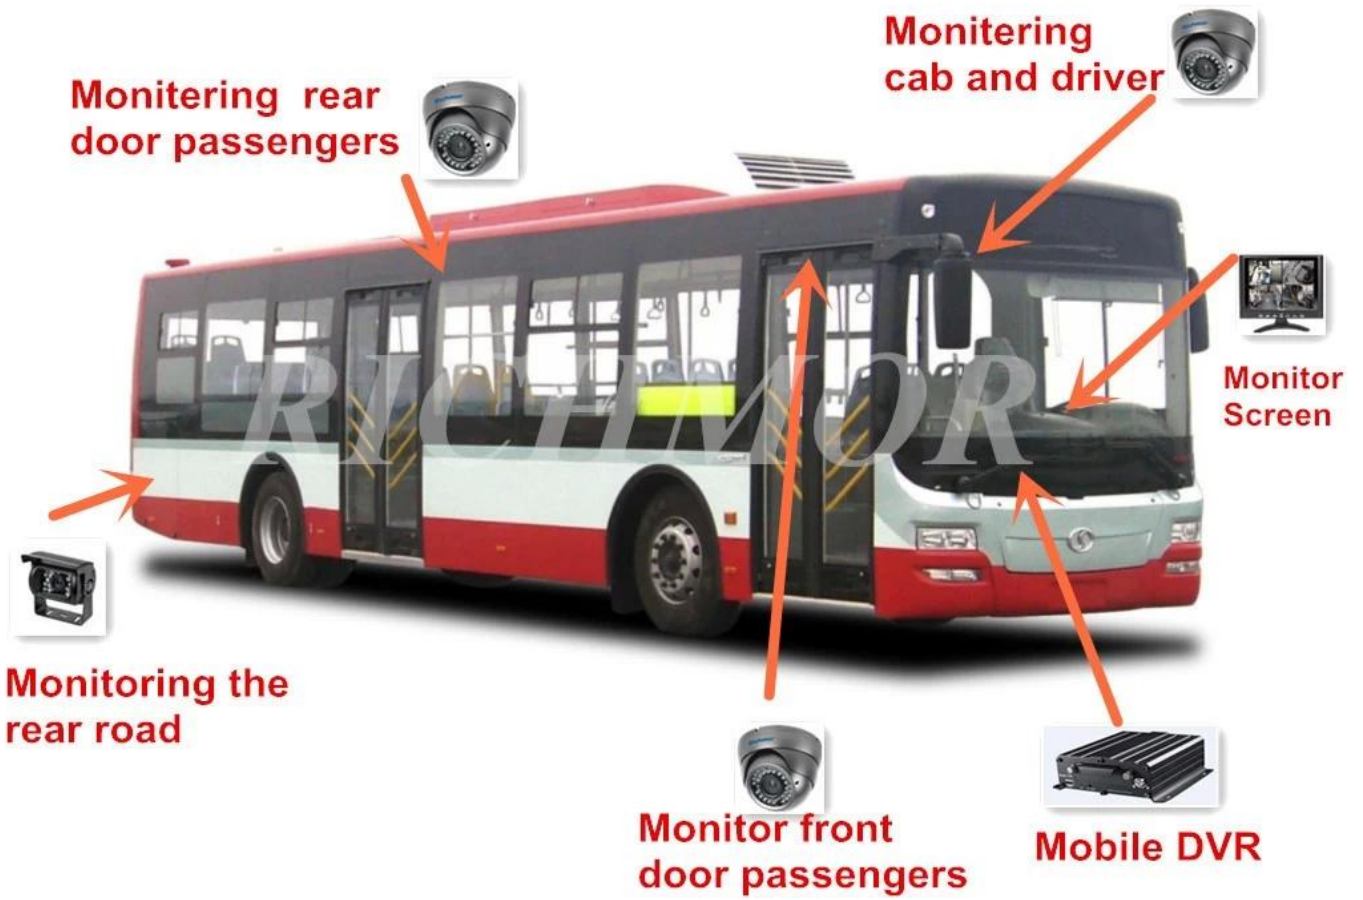

Romote Viewing Surveillance 3G 4G Mobile DVR School bus solution

The Professional Mobile DVR Solution For Truck

Professional Mobile DVR Solution for Bus

Application

Widely used in passenger car, bus, taxi, school bus, lorry, dangerous vehicle, personal car and ship etc.