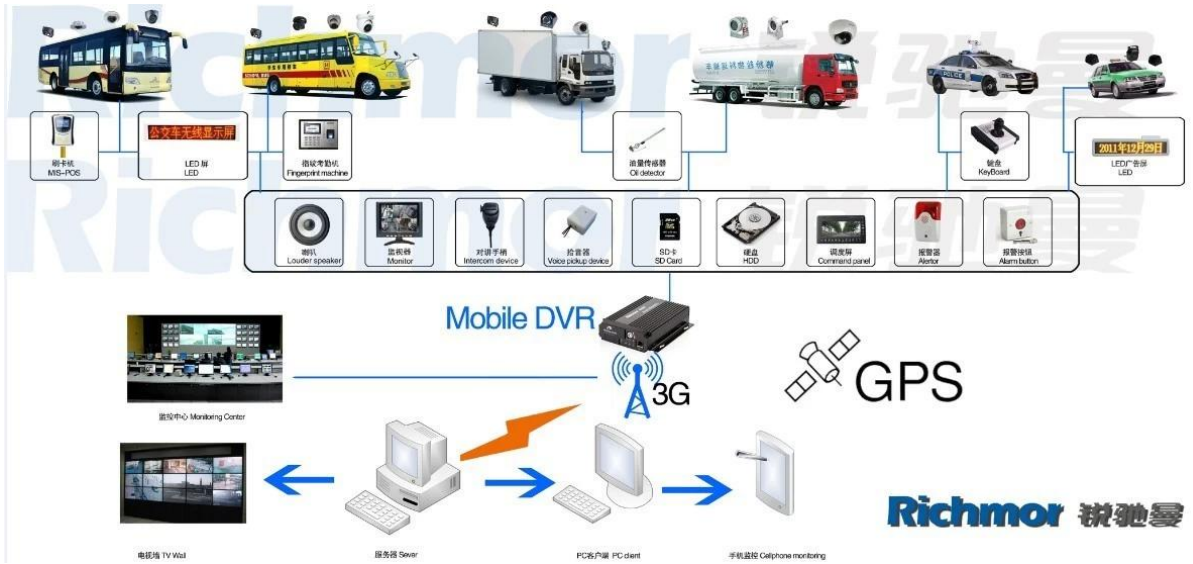

Certification: