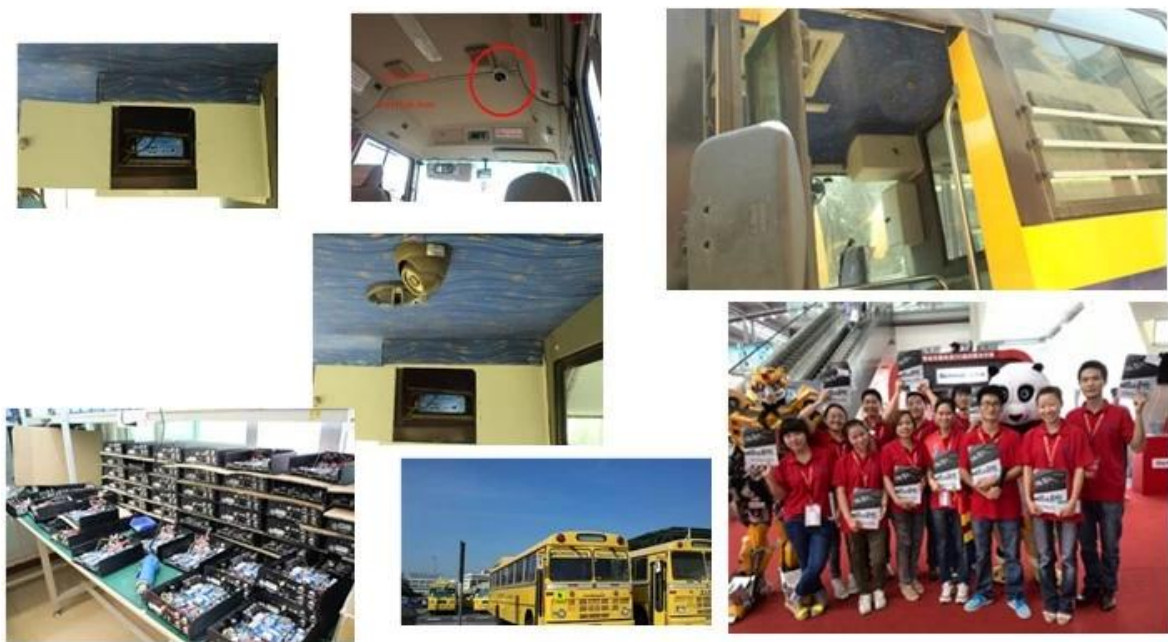

Certification: