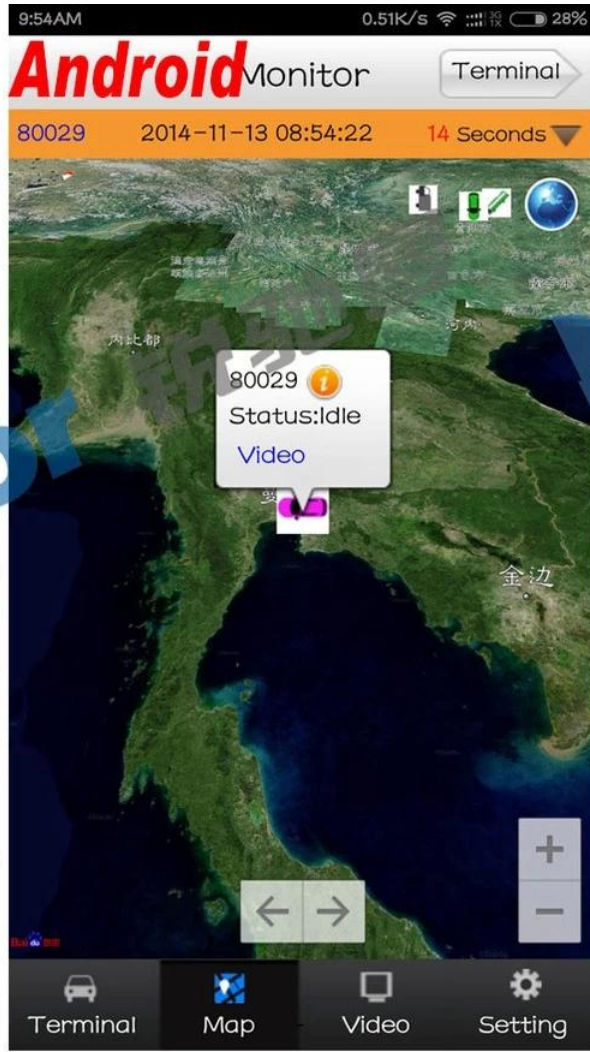

00:00 02:00 04:00 06:00 08:00 10:00 12:00 14:00 16:00 18:00 20:00 22:00 24:00

Vehicle with device for test in AC Coach  
Lahore to Sadiq Abad near motorway @ 86Km/h

Map Video Track Record Other

ALI01: Katar Bund Road, Lahore, Pakistan

ALI01  
Time:2013-11-02 21:59:50  
Speed:86.00 km/h(South)  
Position:Katar Bund Road, Lahore, Pakistan  
Alarm:  
Status:ACC ON,SD CardExist,3G Signal Normal  
Video Intercom Monitor Snapshot More

Monitor:1 Online:1 Alarm:0 Offline:0 Idling:0

Device	Positioning Time	Position	Speed	Alarm
ALI01	2013-11-02 21:59:50	Katar Bund Road, Lahore, Pakistan	86.00 km/h(South)	

Monitoring Alarm Information System Event

ALI01 - CH4

**For IOS & Android OS Mobile Phone Surveillance**