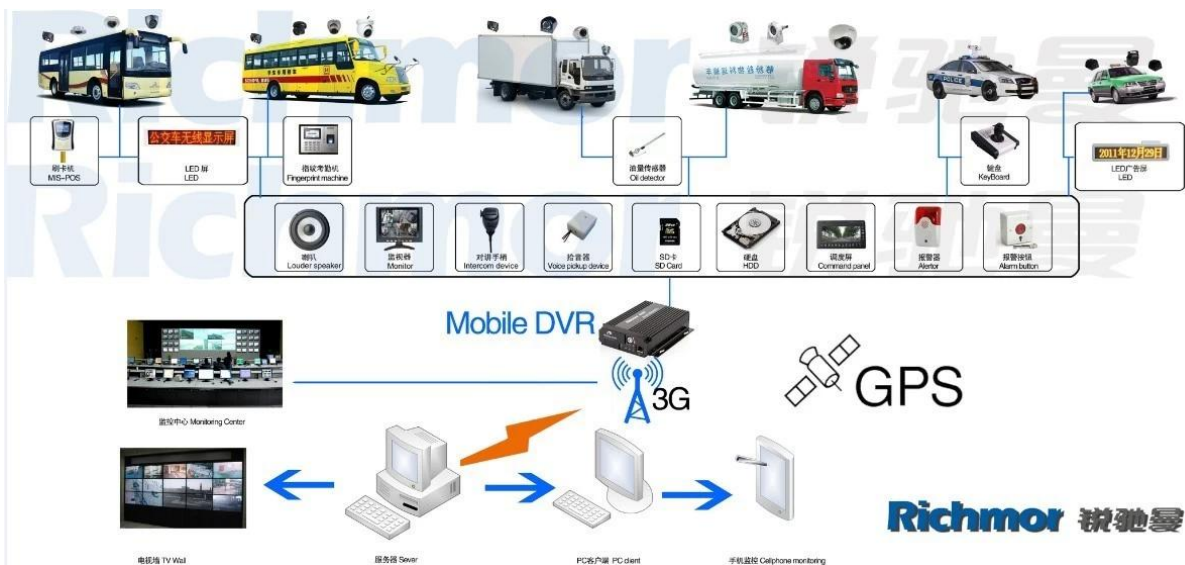

Our Mobile DVR project for vehicles