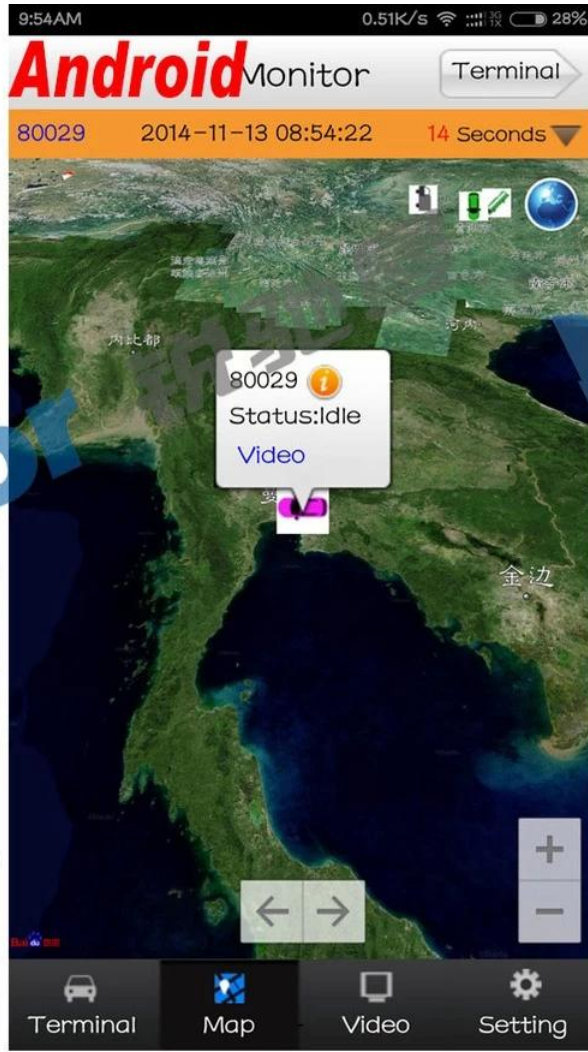

Vehicle Status

- Speed
- Acceleration
- Sensor
- IO
- Event
- Device Status
- CAN-BUS

00:00 02:00 04:00 06:00 08:00 10:00 12:00 14:00 16:00 18:00 20:00 22:00 24:00

Vehicle with device for test in AC Coach  
Lahore to Sadiq Abad near motorway @ 86Km/h

Map Video Track Record Other

ALI01: Katar Bund Road, Lahore, Pakistan

Map Satellite

ALI01  
Time:2013-11-02 21:59:50  
Speed:86.00 km/h(South)  
Position:Katar Bund Road, Lahore, Pakistan  
Alarm:  
Status:ACC ON,SD CardExist,3G Signal Normal  
Video Intercom Monitor Snapshot More

Monitor:1 Online:1 Alarm:0 Offline:0 Idling:0

Device	Positioning Time	Position	Speed	Alarm
ALI01	2013-11-02 21:59:50	Katar Bund Road, Lahore, Pakistan	86.00 km/h(South)	

Monitoring Alarm Information System Event

ALI01 - CH4

**For IOS & Android OS Mobile Phone Surveillance**