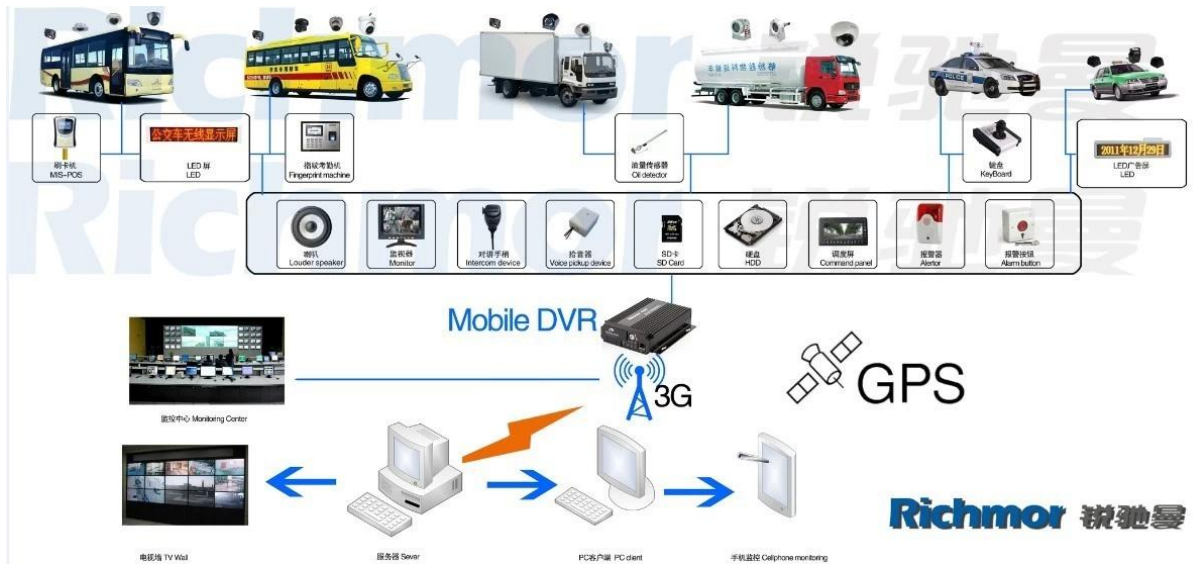

Our Mobile DVR project for vehicles

Mobile DVR's Certification: