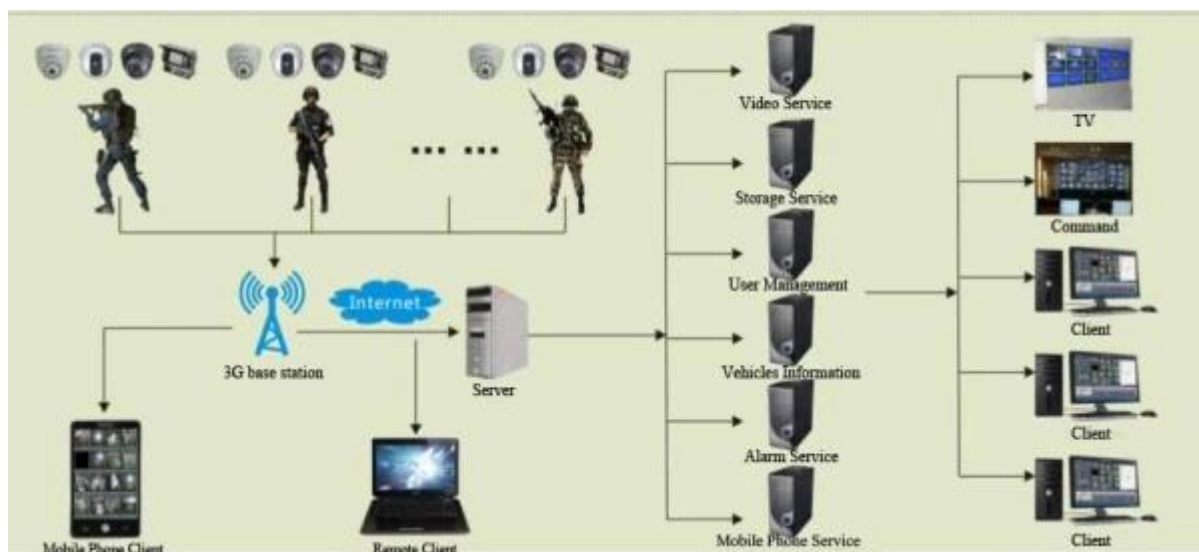

Application

应用案例/applications

FCC CE ROHS Certification