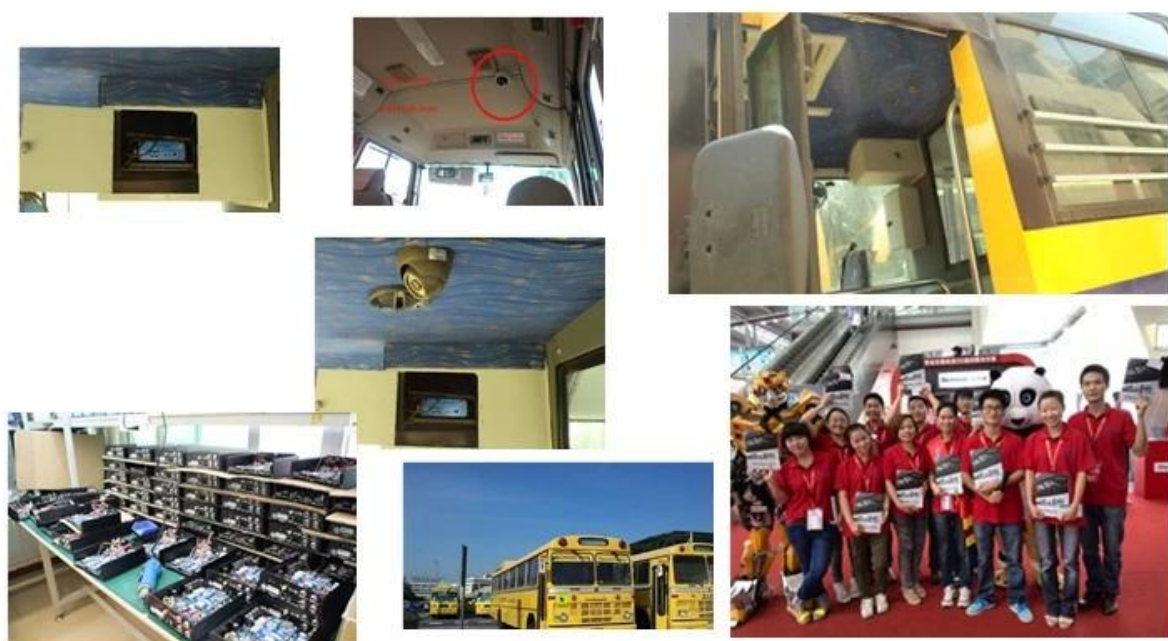

Certification