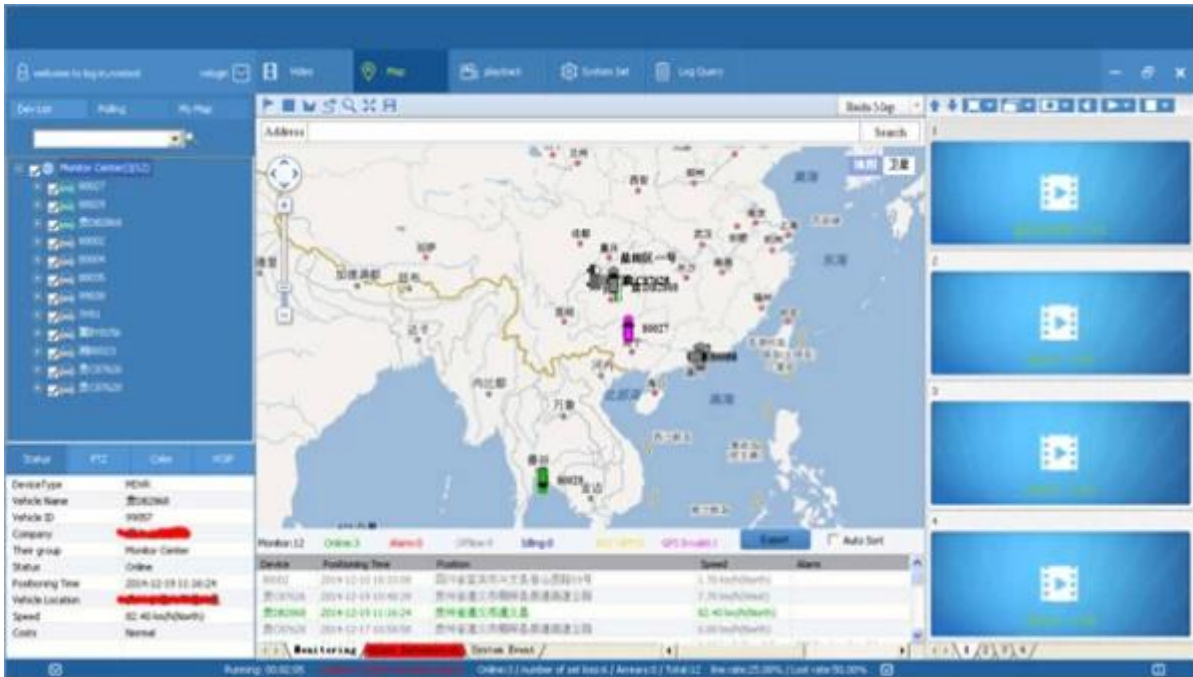

CMSV6 In Mobile Phone.

Have all in the palm of your hand

Real-time monitoring via Mobile Phone --Support iPhone, Android, iPad system

Surveillance platform Playback