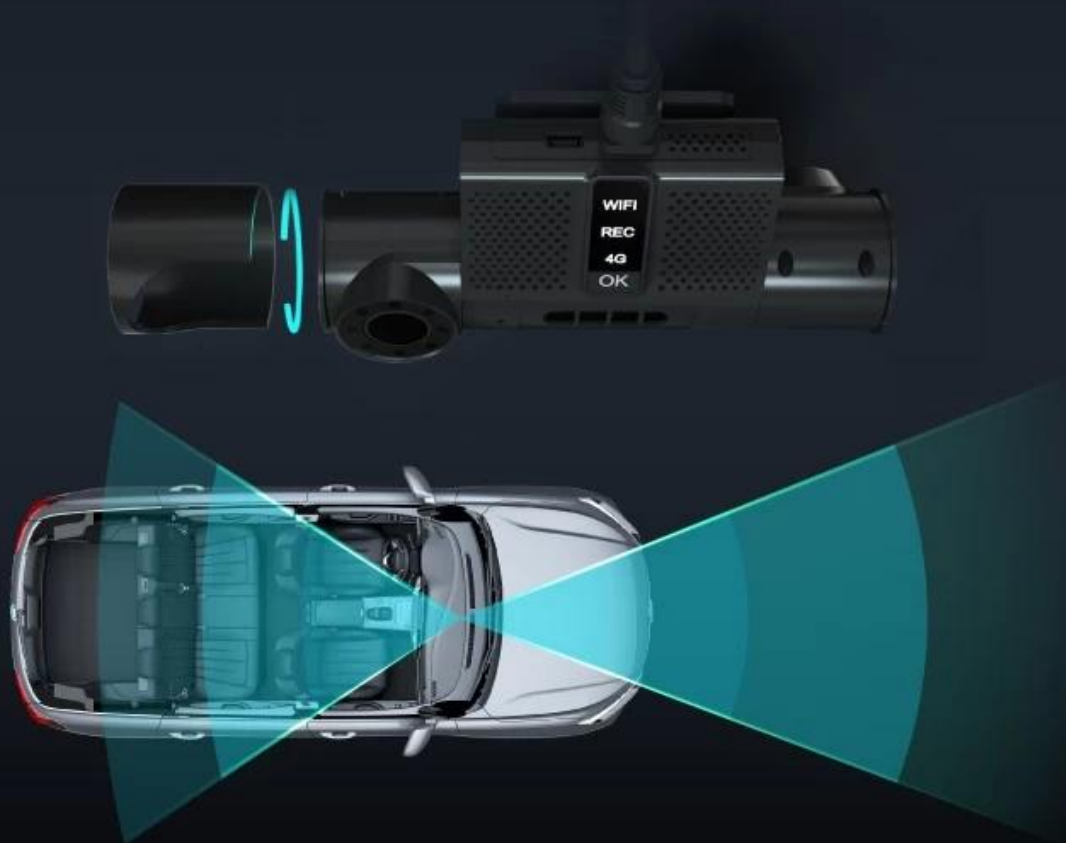

Mini All-in-One Design

Mental and ABS material as case, delicate, mini and firm. Industrial-level solution, reliable electromagnetic compatibility.

4G Remote Transmission

Professional fleet management softwares help you monitoring vehicles remotely through PC or mobile phone.

HD recording Dual 1080P

Front and cabin view, wide-angle lens. Lens can be adjusted 180° vertically, then fixed by structure.

Mini and Easy Installation

Just need to paste the device to windshield with 3M glue, save time and labor cost.

Pretty Night Vision

Cabin len with IR, support viewing at night.

Loop recording

Advanced loop recording technology, make sure enough space for recording.

G-Sensor

When vehicle get hit, device snaps automatically.

Anti-Thief Mode

Device will wake to take photo and send to APP to inform the owner when it get shocks under this mode.

Time-lapse video

1 frame per second recording, low power consumption under this mode.