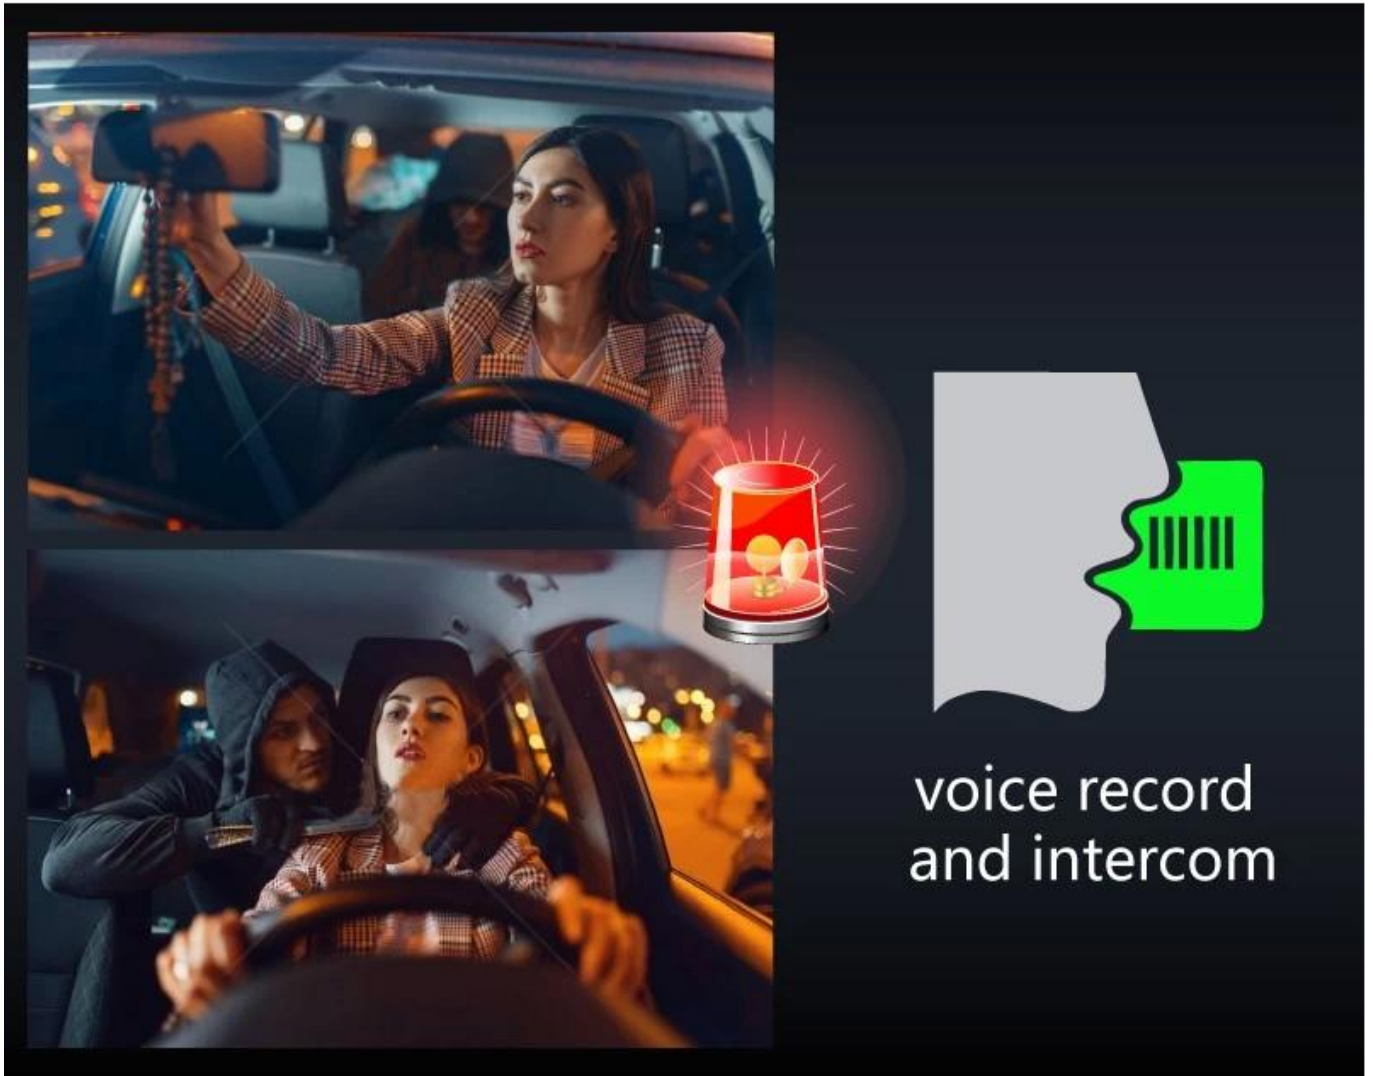

HD recording Dual 1080P

Front and cabin view, wide-angle lens. Lens can be adjusted 180° vertically, then fixed by structure.

Mini and Easy Installation

Just need to paste the device to windshield with 3M glue, save time and labor cost.

Anti-Thief Mode

Device will wake to take photo and send to APP to inform the owner when it get shocks under this mode.

Time-lapse video

1 frame per second recording, low power consumption under this mode.

GPS/BD

Integrated GPS/BD, tracking your vehicles at any time!

Support routine management, max save 16 routines and areas.

Panic Button

Integrated sound pick up and speaker, support voice recording and intercom, support panic button for sending alarms and photos.

WIFI Hotspot

AP mode, support max8 devices at a time.
Support phone connecting WIFI to do setting.