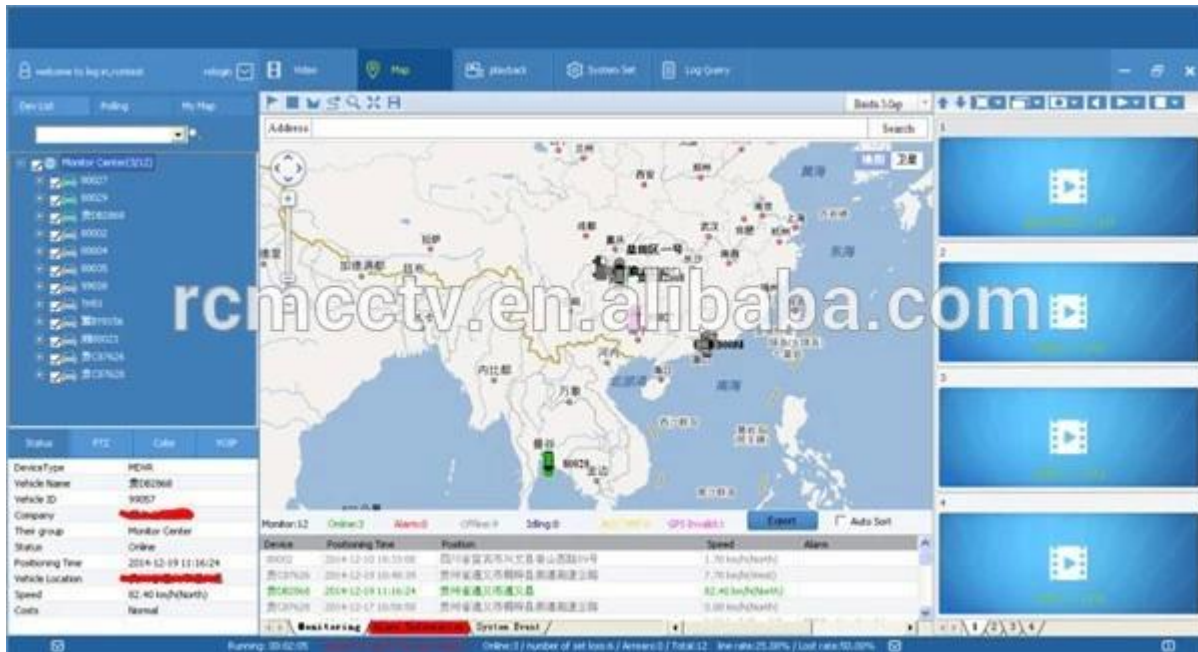

Richmor surveillance GUI

The main menu includes: Search, System setup, Rec setup, Network setup, Alarm setup, Peripheral setup, System Tools, System Information, as below:

Richmor Mobile DVR Mileage Summary

Player software interface

Remote Viewing Surveillance 3G 4G Mobile DVR School bus solution

功能特点 Features

实时监控, GPS定位
Real-time monitoring,
GPS positioning

身份验证, 人数统计
Two-factor authentication

语音功能 Voice features