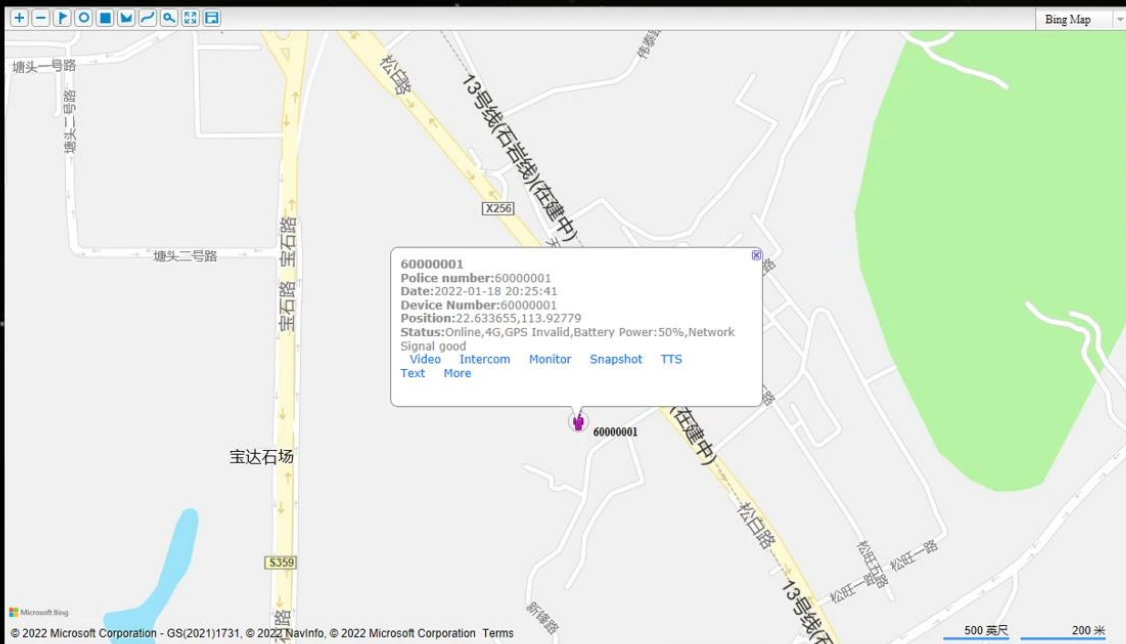

# Live streaming via 4G

5904 Unboxing picture