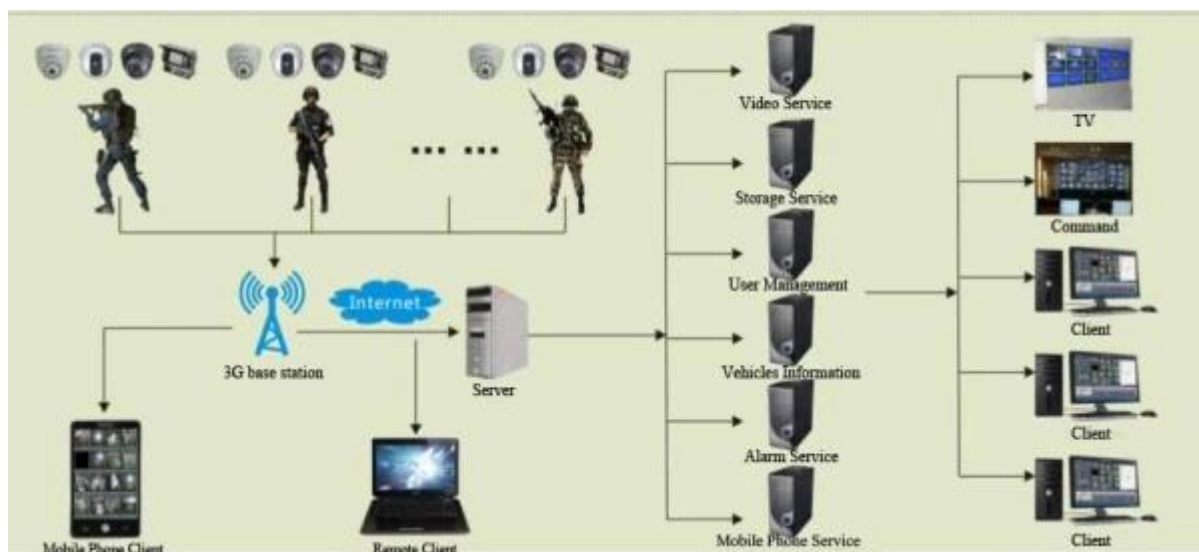

OS	Linux
Independent design	Host independent portable design,meet various application scenarios demand flexible
Graphic operation interface	Accomplish different parametric setting
Security Management	administrator password management
Video and Preview	External camera, 70 degree visual Angle Character superposition function, information superposition of time and date, device ID and GPS, etc.
	Video Compression Format H.264 Compression coding. Applying Hisilicon hi-performance processor.
	Dual-Stream Supported
	Resolution Default D1, optional CIF and HD1
	Bit Rate D1: 1000~1400~2000~2048 HD1: 1000~1400~2000~2048 CIF~1000~1400~2000~2048
Audio	Preview function Real time~recording video preview
	Audio Input External MIC
	Audio Output External loadspeaker
Recording	Compression Format G.726 coding
	Storage Medium Micro-SD card(1G ~ 32G)
	File Format/ System ASF/FAT32
	Video Strategies Recording at startup by default
	Video search Search through date~time or type
	Play back Support fast forward~fast reverse~play~suspend; Support 2~4~8~16 times fast forward and fast reverse; Support files cho ose paly
Screen parameters	Size 2.4 inch LCD
	Type TFT
	Resolution 480*234
Wireless Transmission	Built in 3G wireless transmission module. WCDMA, EVDO for selection; 4G option Compatible with EDGE,GPRS;
WIFI	built-in WIFI module
GPS	built-in GPS

Application

应用案例/applications

FCC CE ROHS Certification