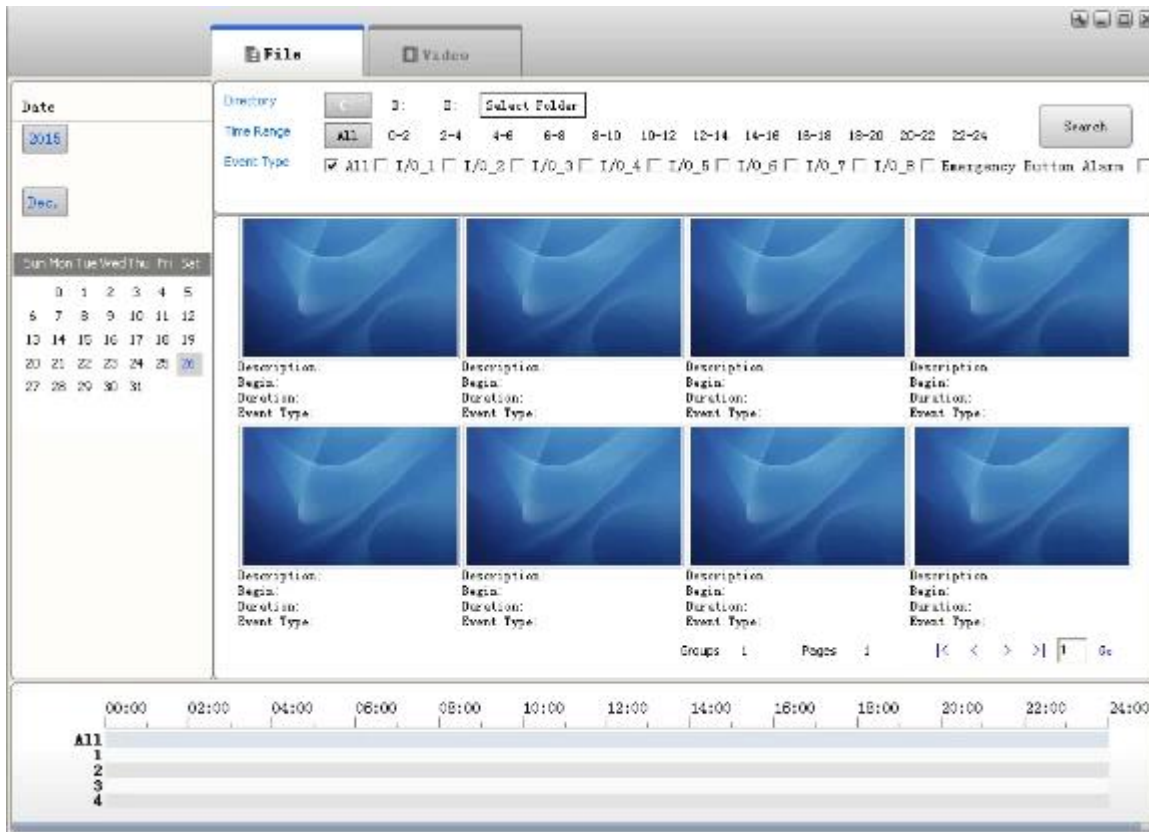

Player software interface (CMSV6 In PC)

CMSV6 In Mobile Phone.

Have all in the palm of your hand

Real-time monitoring via Mobile Phone --Support iPhone, Android, iPad system

Surveillance platform Playback