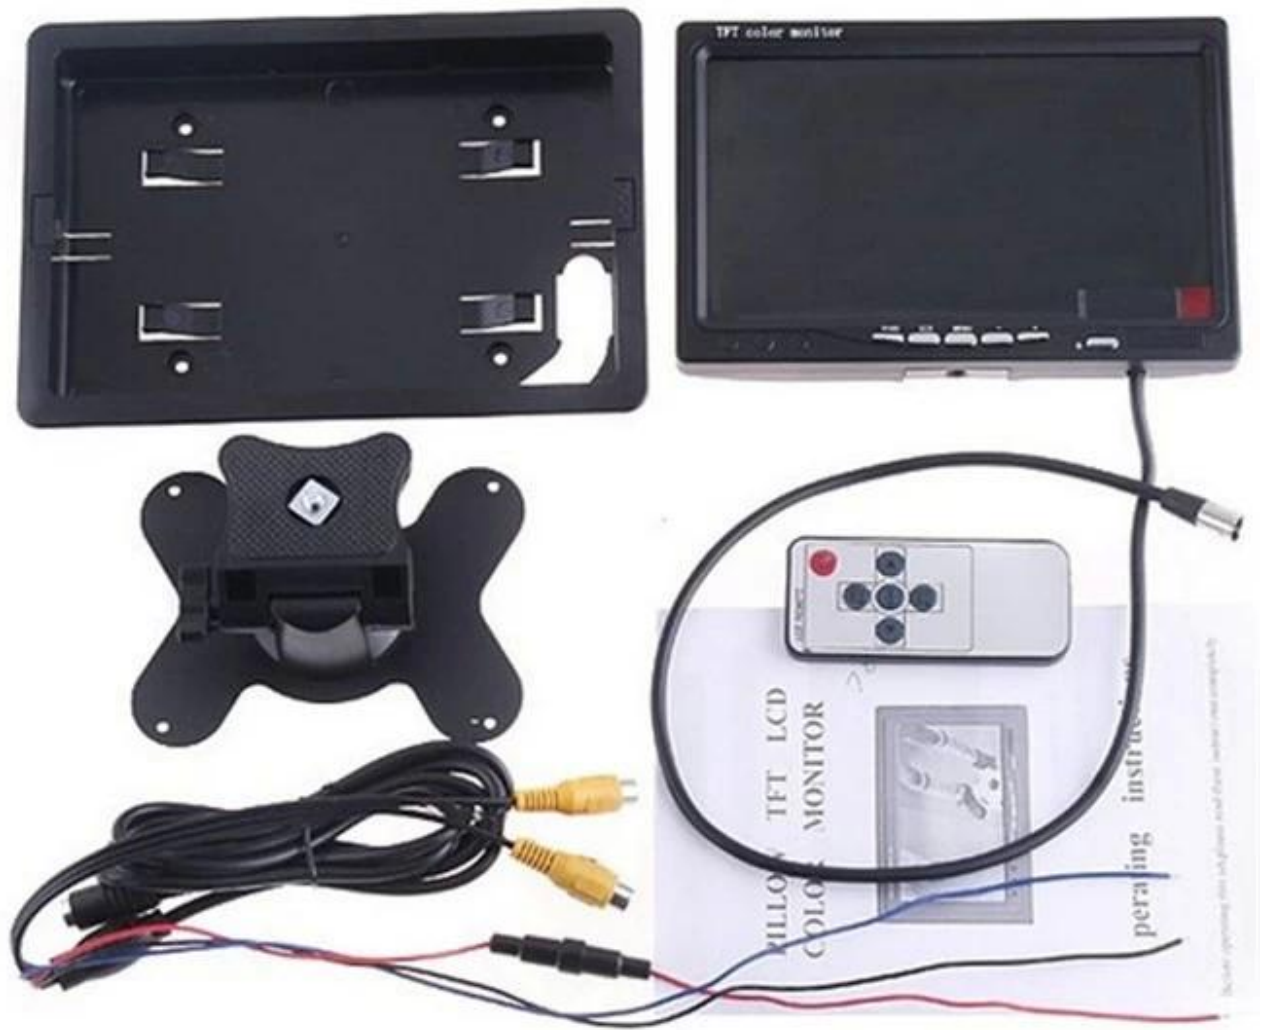

RCM-P7 Top Sale 7 inch LCD Panel Monitoring display

LCD Car Monitor's Character:

1. Display: 7inch TFT LCD panel, 16:9
2. Resolution: 234 x 480pixels
3. Power supply: DC 12V ,Power consumption:≤7W
4. Multi-purpose LCD monitor for VCD/DVD/TV/GPS
5. Blue screen appears with the disappearance of video signal
6. Connecting wire can go through the tube in car seat
7. Using high quality cable and high brightness backlight to improve clearness and last long
8. Color available: Black

LCD Car Monitor's Pictures:

LCD Car Monitor's Parameter:

7inch lcd monitor with BNC input,220V Adapter

7 inch TFT LCD monitor

Resolution:480*RGB*234

Display Mode: 16:9

Brightness:300cd/m2

System:NTSC/PAL

video:two way video input (BNC connector)

audio:1 audio input

Analog LCD panel OSD menu language:English/Chinese

Rear watching:image can be changed left and right,up and down

Power supply: DC12V

Comes with 220V-12V adapter

Power Consumption: 7W

Operation temperature: -20~ 80 degree Celsius

Operating Humidity: 20% ~ 85%

Full function remote control ,Blue screen when no signal
With Stand alone bracket ,Headrest mount frame

7Inch LCD Car Monitor's Certification: