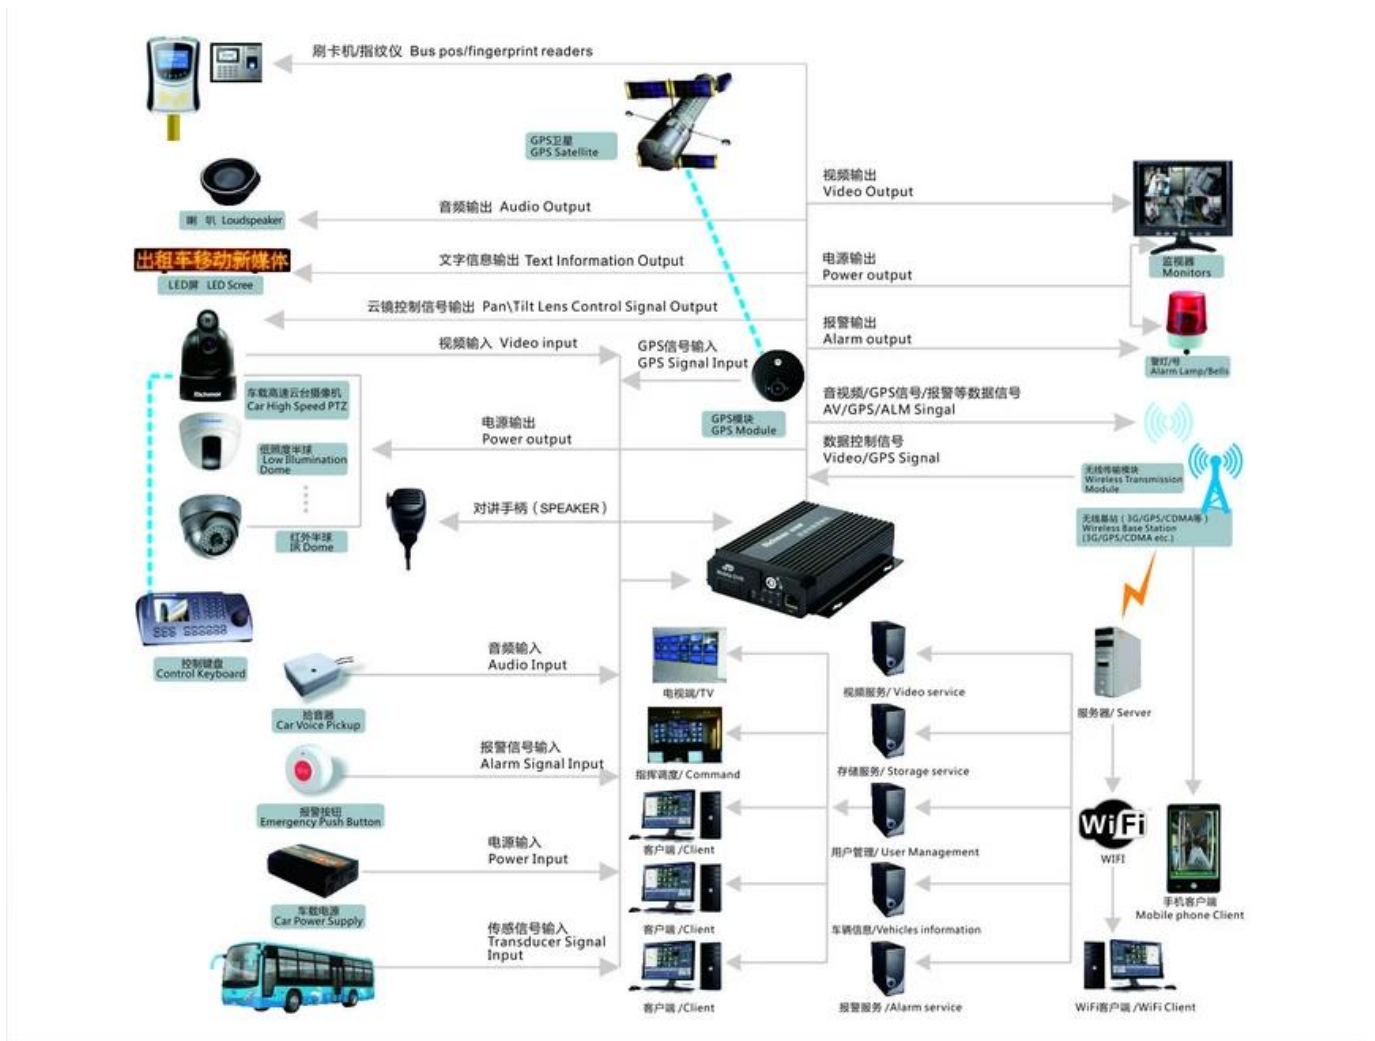

Application

Good Relationship with our Customers