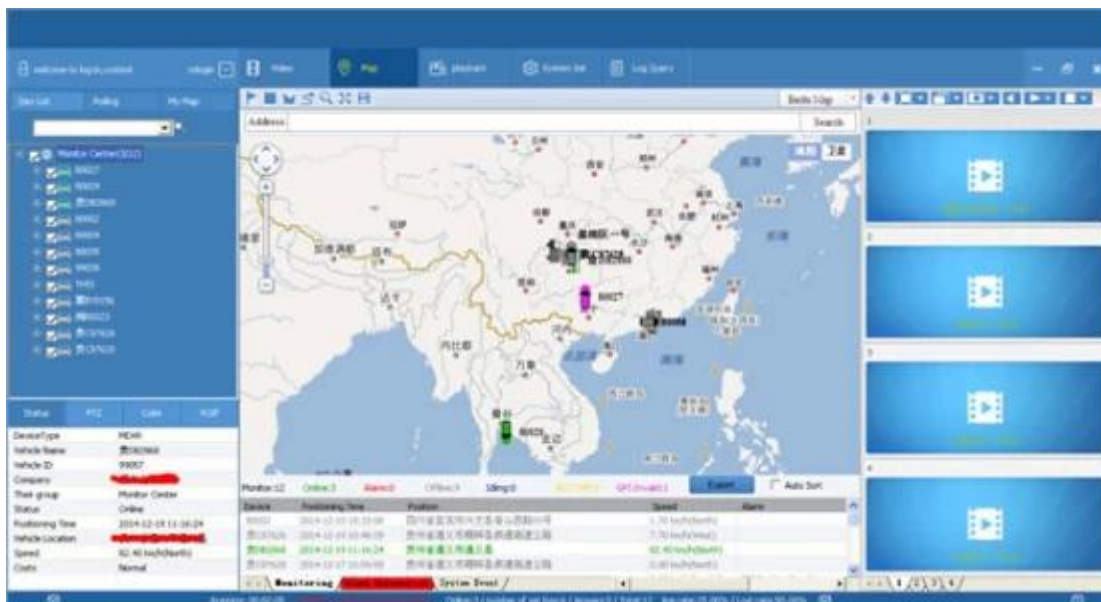

USB	USB Interface on Front Panel for data back up by U Disk,Hard Disk
Record Replay	Video Search	Search By Record Time/Record Type etc
	Playback	Max support 4CH Replay /Stop/Fast/Slow at same time Support forward and backward play at the speed of: x 2,x4,x8,x16.
Security		User/Admin 2 Level Different Password
Optional Functions	Voice Call	Support voice call each other
	Serial Expand	Support LED Advertisement Panel□Oil Sensor□ POS□Bus Station Broadcaster□ Car OBD,ect.external de vice
Voltage & Power	Power Management	Wide Voltage.Support Timed/Delay off
	Input Voltage	DC:+6V - +36V
	Power	Working □5W
	Temperature	-20°C - +70°C
Working Environment	Humidity	20% - 80%
	Size	200 □D□* 187□W□* 62□H□ mm
Others	Weight	1.90 Kg

Player software interface (CMSV6 In PC)

CMSV6 In Mobile Phone.