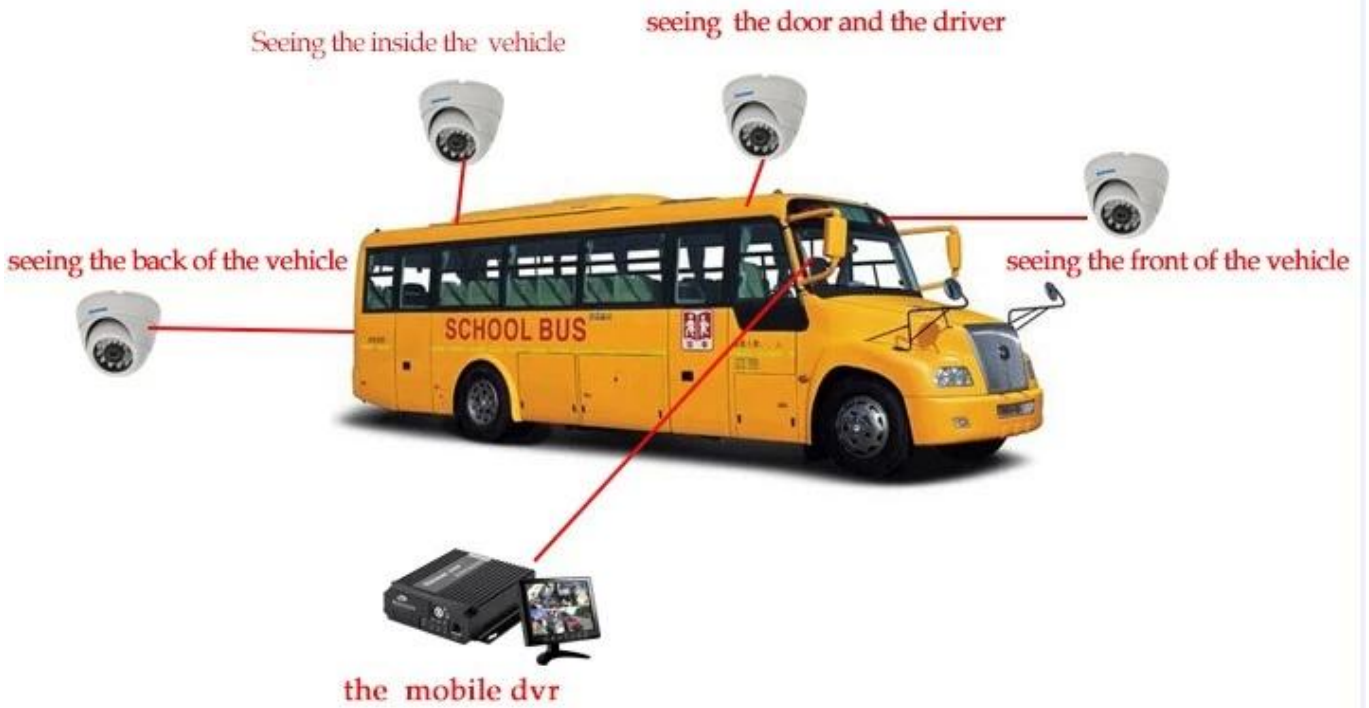

Remote Viewing Surveillance 3G 4G WIFI GPS Mobile DVR Taxi solution

功能特点 Features

实时监控, GPS定位
Real-time monitoring,
GPS positioning

身份验证, 人数统计
Two-factor authentication

语音功能 Voice features

行车记录, 驾驶行为管理
Driving behavior management