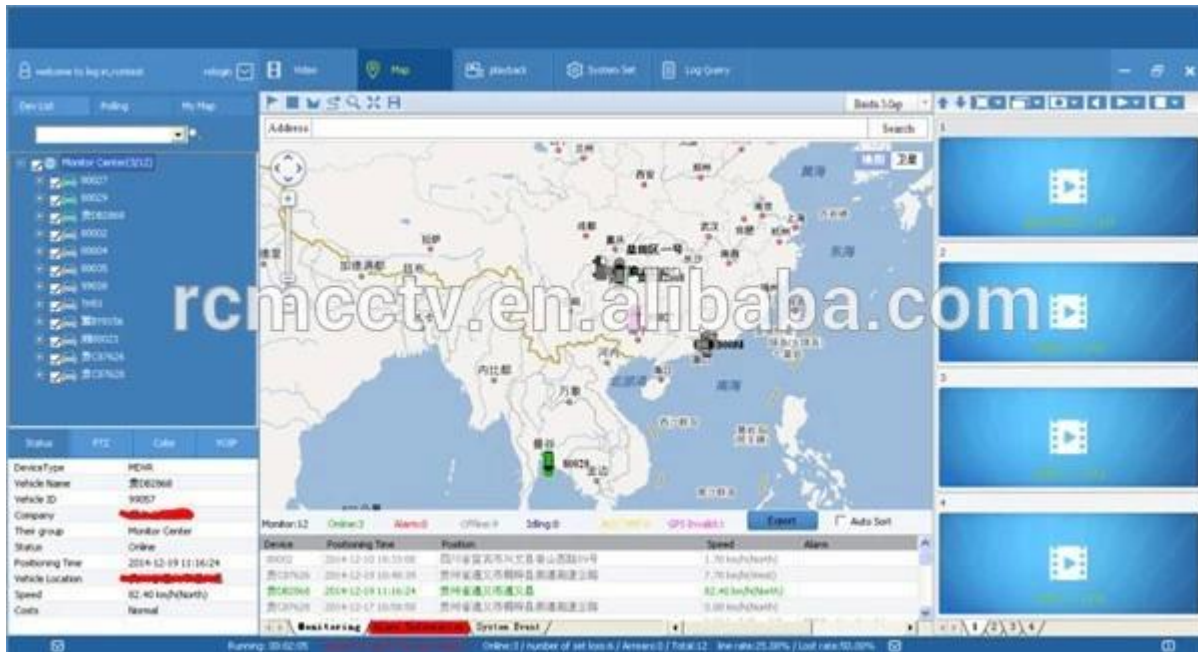

Player software interface