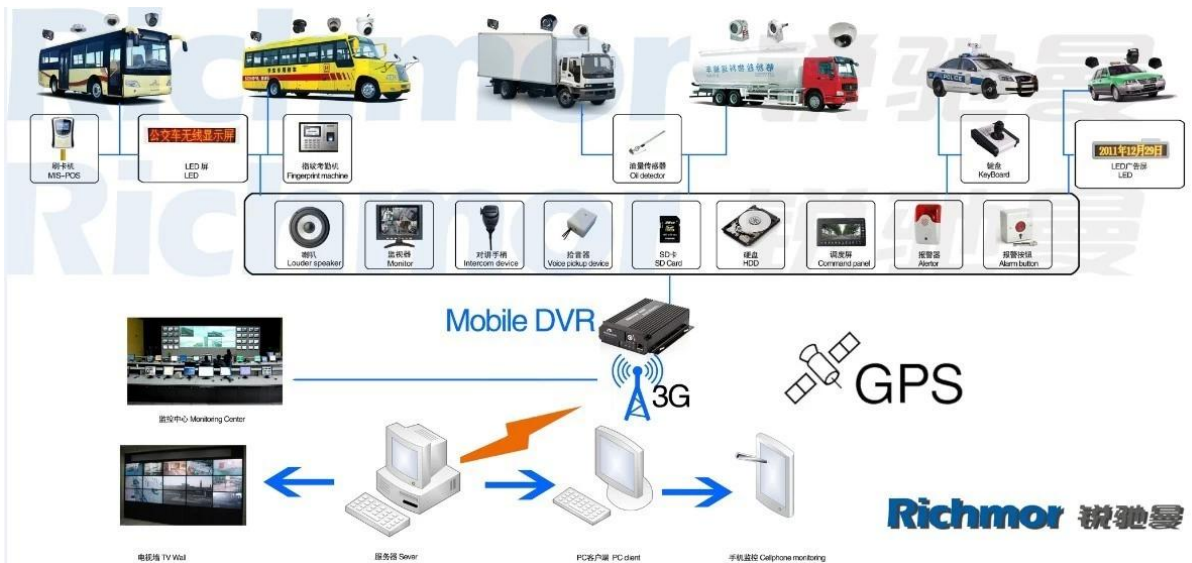

Pictures

Specification:

Items	Device parameters	Performance index
Name	Product Name	4 Channel Mobile DVR(HDD & SD Storage)
System	Operation System	Linux
	Operation Interface	Graphical Interfaces, Chinese/English optional
	File System	Proprietary Format
	System Privileges	User Password
Video	Video Input	4ch SDI Independent Input: 1.0Vp-p \square 75 Ω .Both B&W and Color Cameras
	Video Output	1 Channel PAL/NTSC Output, 1.0Vp-p \square 75 Ω Composite Video Signal
	Video Display	1 Or 4 Screen Display
	Video Standard	PAL:25frames/Sec;NTSC:30frames/Sec
	System Resources	PAL:100 Frames; NTSC:120 Frames
Audio	Audio Input	Two Channels Independent Input 500 Ω
	Audio Output	1 Channel(4 Channels Can Be Convert Freely)
	Basic Output Level	1.0—2.2V
	Distortion Plus Noise	\leq -30dB
	Recording Mode	Sound And Image Synchronization
	Audio Compression	ADPCM
Alarm	Alarm in	4 Channels Independent Input. High Voltage Trigger
	Alarm out	2 Channels Independent output
	Move Detect	available
Network Interface	3G	Can Expand One WCDMA or CDMA2000 Module Inside
GPS Interface	GPS	Can Expand GPS Module inside
Extend Interface	Intercom	Can Expand Intercom Module Inside

Our CMS software application□

**Vehicle with device for test in AC Coach
Lahore to Sadiq Abad near motorway @ 86Km/h**

Monitor	Device	Positioning Time	Position	Speed	Alarm
1	ALI01	2013-11-02 21:59:50	Katar Bund Road, Lahore, Pakistan	86.00 km/h(South)	

For Windows PC real-time Surveillance

For IOS & Android OS Mobile Phone Surveillance

Our Mobile DVR project for vehicles

Richmor 锐驰曼

Certification:

Delivery time: Within 5 working days after confirm the payment.