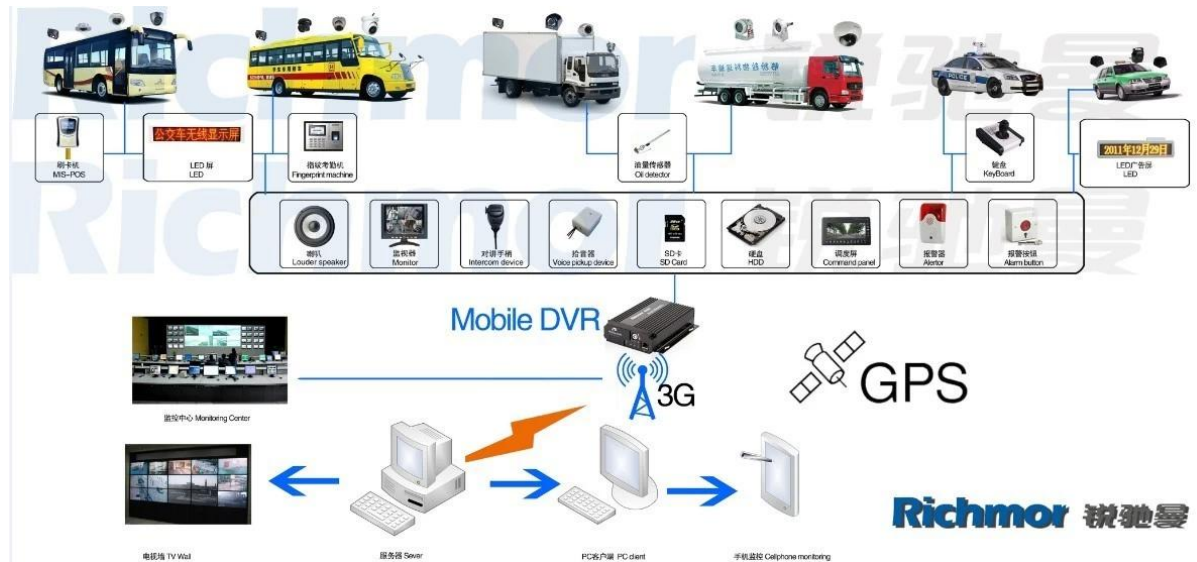

Our CMS software application

**Vehicle with device for test in AC Coach
Lahore to Sadiq Abad near motorway @ 86Km/h**

The screenshot displays a web-based monitoring interface. At the top, there are navigation tabs: Map, Video, Track, Record, and Other. The main area features a Google Map of Lahore, Pakistan, with a red location pin for 'ALI01' at Katar Bund Road. A pop-up window provides details for this location: Time: 2013-11-02 21:59:50, Speed: 86.00 km/h(South), Position: Katar Bund Road, Lahore, Pakistan, Alarm: ACC ON, SD Card Exist, 3G Signal Normal, and Video Intercom Monitor Snapshot More. Below the map, a table shows the status of the device: Monitor: 1, Online: 1, Alarm: 0, Offline: 0, Idling: 0. The table also lists the device name (ALI01), positioning time (2013-11-02 21:59:50), position (Katar Bund Road, Lahore, Pakistan), and speed (86.00 km/h(South)). On the right side, there are several video camera feeds showing the interior of a vehicle. At the bottom, there are navigation controls and a play button for a video feed labeled 'ALI01 - CH4'.

Monitor	Online	Alarm	Offline	Idling
1	1	0	0	0

Device	Positioning Time	Position	Speed	Alarm
ALI01	2013-11-02 21:59:50	Katar Bund Road, Lahore, Pakistan	86.00 km/h(South)	Alarm

For Windows PC real-time Surveillance

For IOS & Android OS Mobile Phone Surveillance

Our Mobile DVR project for vehicles

Richmor 锐驰曼

Related Products:

SD Mobile DVR with 3G GPS

HD Mobile DVR with 3G GPS

Cooperation Terms:

Payment terms: T/T, Western Union, MoneyGram, Paypal