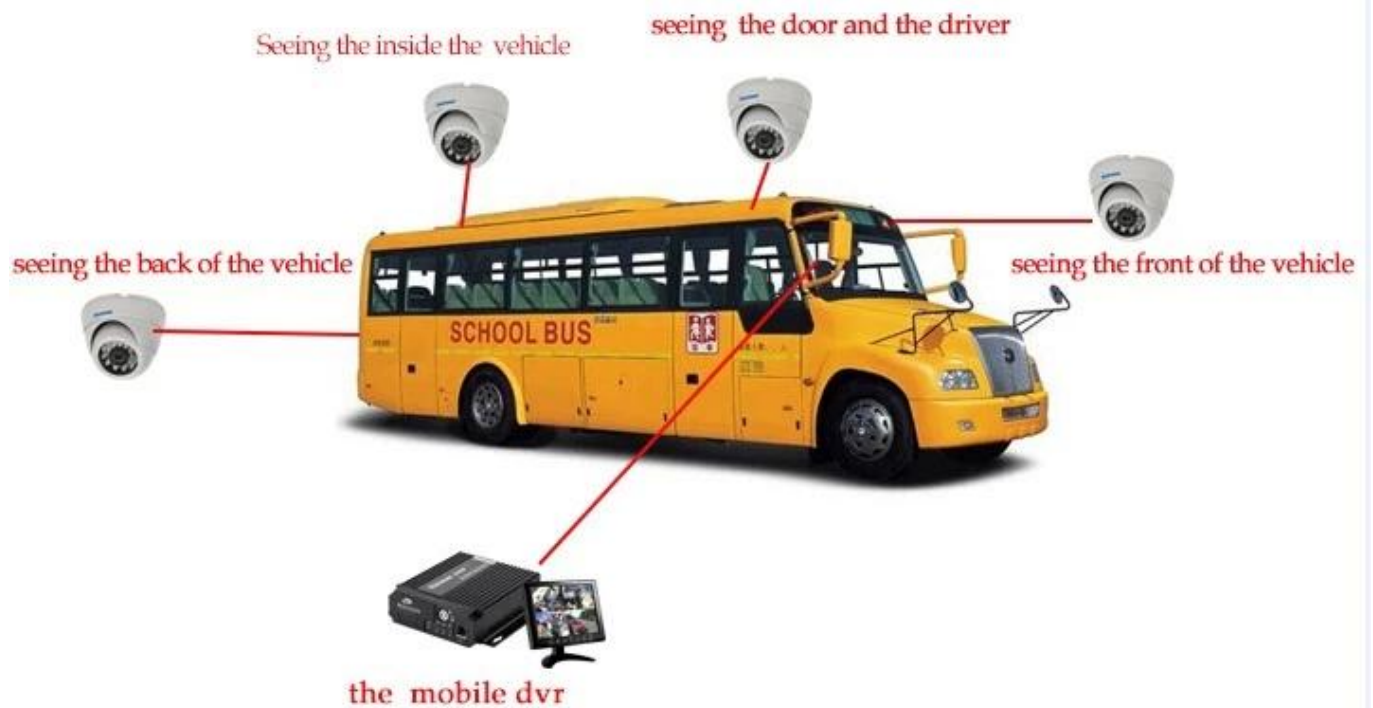

H.264 Compression Mode 4CH AHD Vehicle Mobile DVR Recorder

RCM-MDR210 Series

Richmor School Bus Solution

功能特点 Features

校车卫士

- 实时监控, GPS定位
Real-time monitoring, GPS positioning

采用高压压缩, 图像清晰的H.264编码格式, 支持开机录像、定时录像及报警录像, 支持ACC熄火延时录像。内置GPS全球定位系统, 可通过3G网络远程查看实时视频, 车辆位置, 回放历史录像。支持手机远程监控。
Adopting H.264 Video compression with high resolution, ACC on/off, Timer Recording, ACC Delay Recording Mode supported. Built-in GPS Tracking system, Real time video stream, Vehicle Position, Video Replay can be viewed through 3G Network, Support Mobile Phone remote Monitor.
- 身份验证, 人数统计
Two-factor authentication

可直接刷卡验证身份, 统计数据, 避免人工统计时出现失误。提供每个停靠站点实时的上下学生人数, 避免漏接学生, 以及把学生遗留在车内, 造成事故。
Combine with Card Equipment for authenticate information and counting, avoid artificial statistical mistake, offer the students get on/off real time number at each station, avoid the accident caused by missing students or leaving students in the carriage.
- 语音功能 Voice features

- Top Left:** A sidebar menu with a tree view showing a list of devices (DVRs) under various categories.
- Center:** A map view showing the location of the selected device. A pop-up window displays details for the selected device, including its name, time, location, and status.
- Top Right:** A vertical stack of five small video windows showing live camera feeds from the vehicle.
- Bottom Left:** A control panel with various buttons and a joystick for remote control of the DVR.
- Bottom Center:** A status bar displaying real-time information such as device name, position, speed, and status.