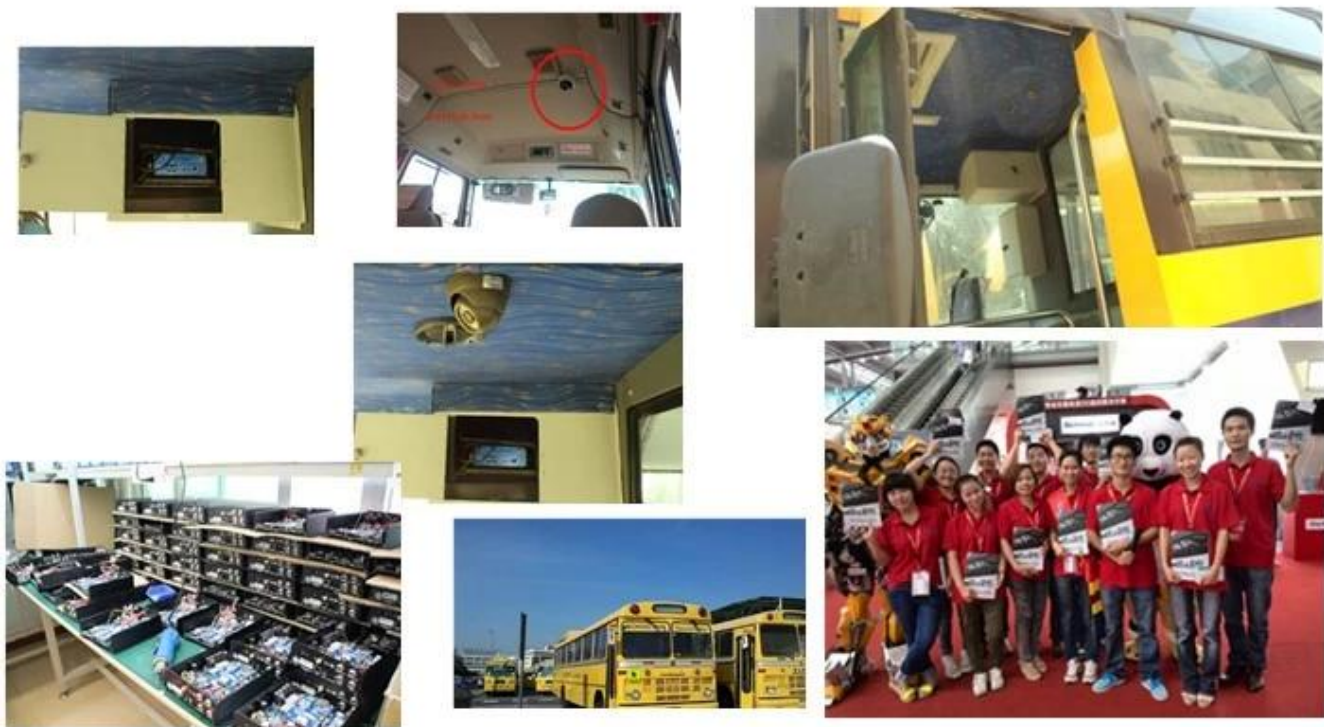

Certification

Certification