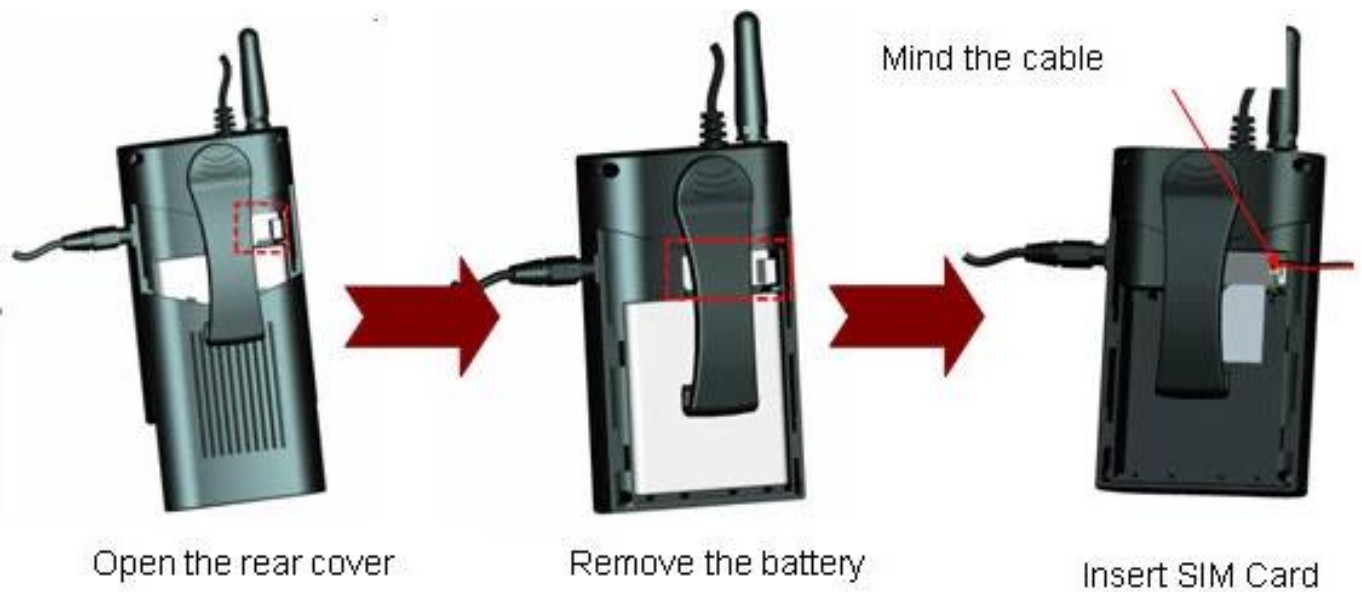

5. During our warranty, you can return to us to repair it.

Richmor

OEM & ODM Service

Brasil World Cup Supplier