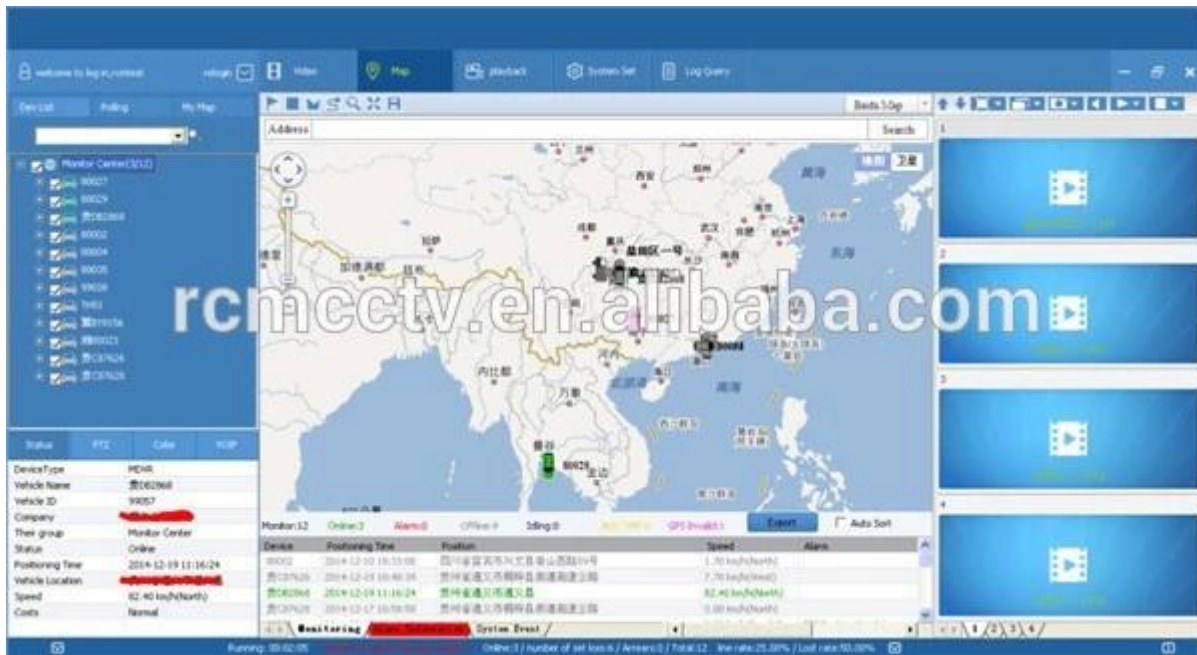

Audio	Audio Input	4CH ,Aviation Plug
	Audio Output	1CH,Aviation Plug
	Compression	G.726 compression, 8KB/s speed
Alarm Input		4Ch Alarm Input, kinds of alarm linkage support
Alarm Output		1CH Alarm Output
Communication interface		1CH RS232 or 1CH RS485 for optional
Position		Support Built GPS/BD Module, built in G-sensor, can replay and analyse vehicle driven route.
wireless transmission		Support Built-in 3G/4G wireless transmission function, WCDMA, CDMA2000, TDD-LTE, FDD-LTE....
Motion Detection		Support motion detection alarm. (Can set the video recording duration time after alarm on platform.)
G-Sensor		Support G-sensor
Storage	SD	Dual SD Card,each max 128GB SD Card loop recording
	Upgrade	Support SD Card remote updating
	File Format	H.264
	File System	Special FAT32 File System
Video Playback	Video Search	Search By Record Time/Record Type etc
	Playback	Max support 4CH Replay /Stop/Fast/Slow at same time Support forward and backward play at the speed of: x 2,x4,x8,x16.
Voltage & Power	Power Management	Wide Voltage.Support Timed/Delay off
	Voltage Input	DC: +8V ~ +36V
	Power Consumption	Normal Working □14W , Stand-by status < 0.5W
	Temperature	-20°C to +70°C
Working Environment	Humidity	20% to 80%
	Password	User/Admin 2 Level Different Password
Security	Size	112(W) x36(H) x138(D) mm
others	Net Weight	360g

Richmor Mobile DVR Mileage Summary

Index	Vehicle ID	Total Mileage (KM)	Begin Time	Start Mileage (KM)	Start Position	End Time	End Mileage (KM)
1	冀B2B14	174.88	2018-01-08 08:52:30	52.95	32 57454, 115 08444	2018-01-08 18:25:41	157.03
2	冀B2C30	282.07	2018-01-08 07:33:17	18.1	32 48286, 112 80200	2018-01-08 18:25:30	171.57
3	24012	277.42	2018-01-08 07:49:58	23.42	31 30962, 115 47827	2018-01-08 14:37:24	380.69
4	冀A9244	87.4	2018-01-08 08:00:28	298.97	31 31964, 115 78218	2018-01-08 08:02:28	41.99
5	24023	0	2018-01-08 08:00:07	35.28	37 70778, 112 73127	2018-01-08 18:18:07	16.26
6	冀B2C35	405.36	2018-01-08 08:09:54	95.68	38 46132, 112 81270	2018-01-08 18:20:31	82.83
7	冀B21712	120.98	2018-01-08 04:48:48	25.75	38 49418, 112 80194	2018-01-08 14:28:07	144.98
8	冀B2C24	66.81	2018-01-08 08:00:29	138.12	32 48286, 112 80200	2018-01-08 18:18:35	138.05
9	冀B2C53	46.81	2018-01-08 08:00:27	32	32 48417, 112 80782	2018-01-08 18:11:20	73.72
10	冀B2C85	111.72	2018-01-08 08:00:15	145.51	31 31962, 112 80848	2018-01-08 18:24:45	83.2
11	冀B2C13	52.82	2018-01-08 08:00:19	83.24	32 48286, 112 80778	2018-01-08 18:18:55	87.92
12	冀B2C62	186.08	2018-01-08 08:00:28	264.38	38 49418, 112 80278	2018-01-08 18:24:44	188.74
13	24028	224.42	2018-01-08 07:00:58	44.57	37 34778, 112 84478	2018-01-08 18:17:34	80.4
14	23998	2.35	2018-01-08 13:13:08	17.5	38 73942, 112 27847	2018-01-08 13:57:27	16.84
15	01588	389.29	2018-01-08 08:00:54	51.04	31 73338, 115 88802	2018-01-08 18:03:58	420.33

Player software interface

Remote Viewing Surveillance 3G 4G Mobile DVR Taxi solution