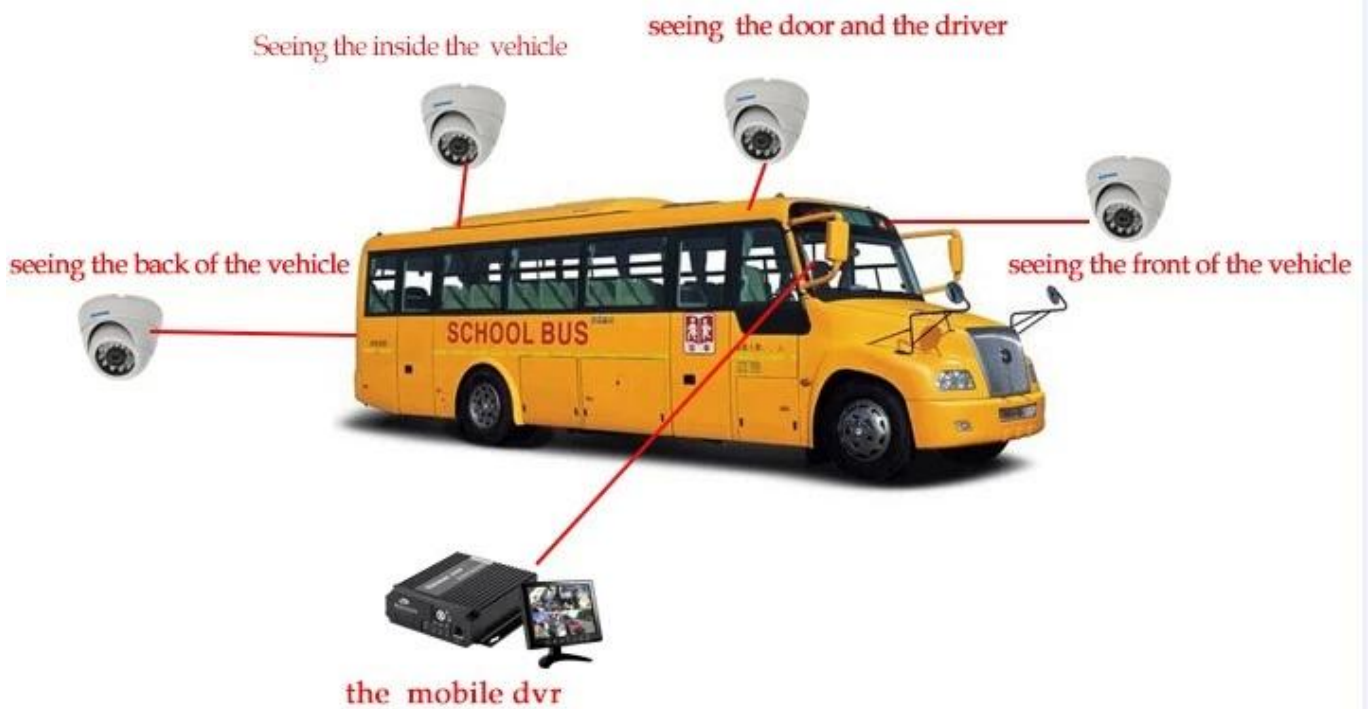

Romote Viewing Surveillance 3G 4G Mobile DVR School bus solution

The Professional Mobile DVR Solution For Truck

Professional Mobile DVR Solution for Bus

Application

Widely used in passenger car, bus, taxi, school bus, lorry, dangerous vehicle, personal car and ship etc.