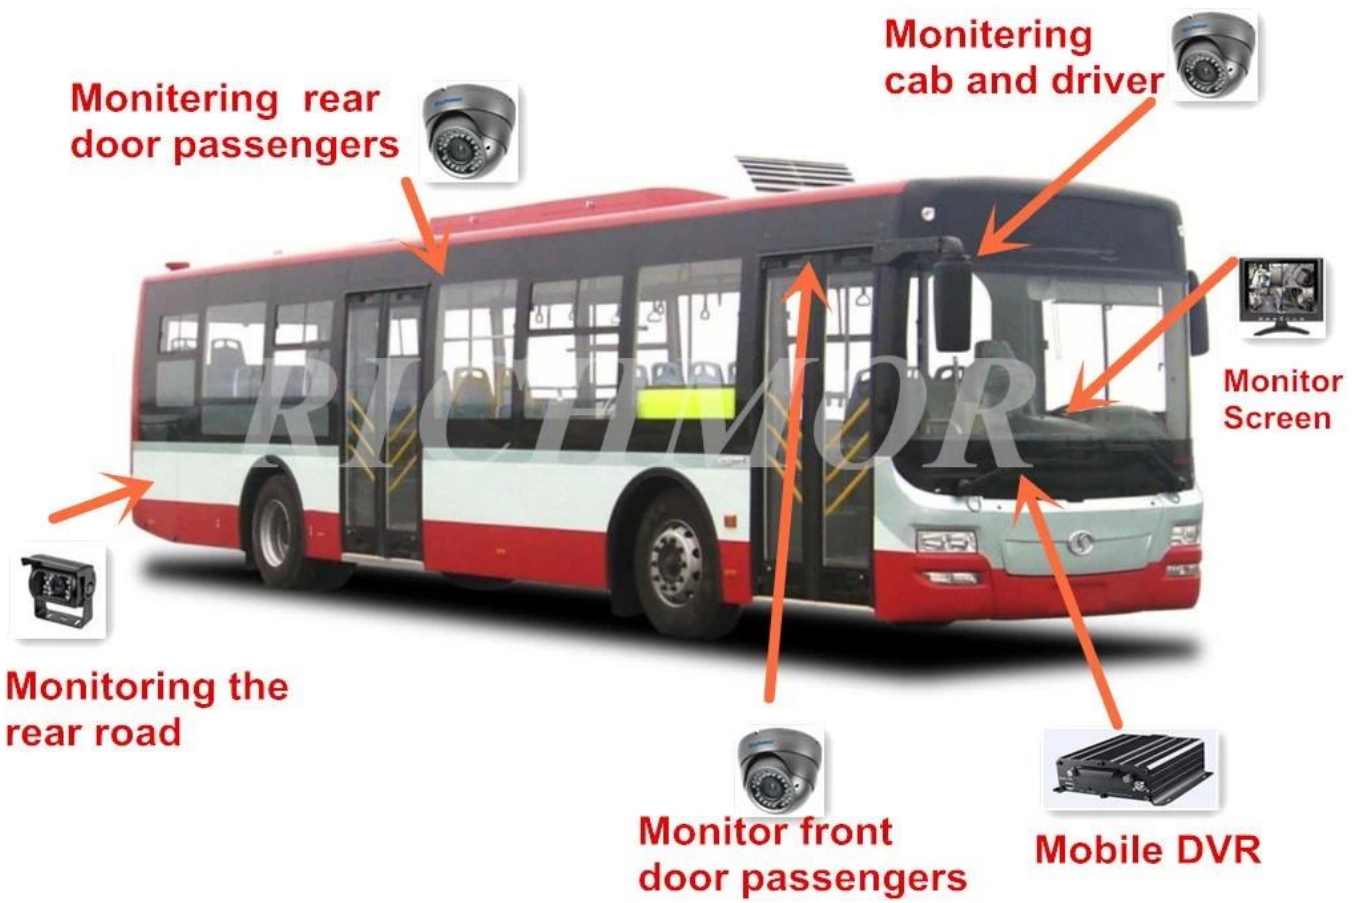

Romote Viewing Surveillance 3G 4G Mobile DVR School bus solution

The Professional Mobile DVR Solution For Truck

Professional Mobile DVR Solution for Bus

Application

Widely used in passenger car, bus, taxi, school bus, lorry, dangerous vehicle, personal car and ship etc.