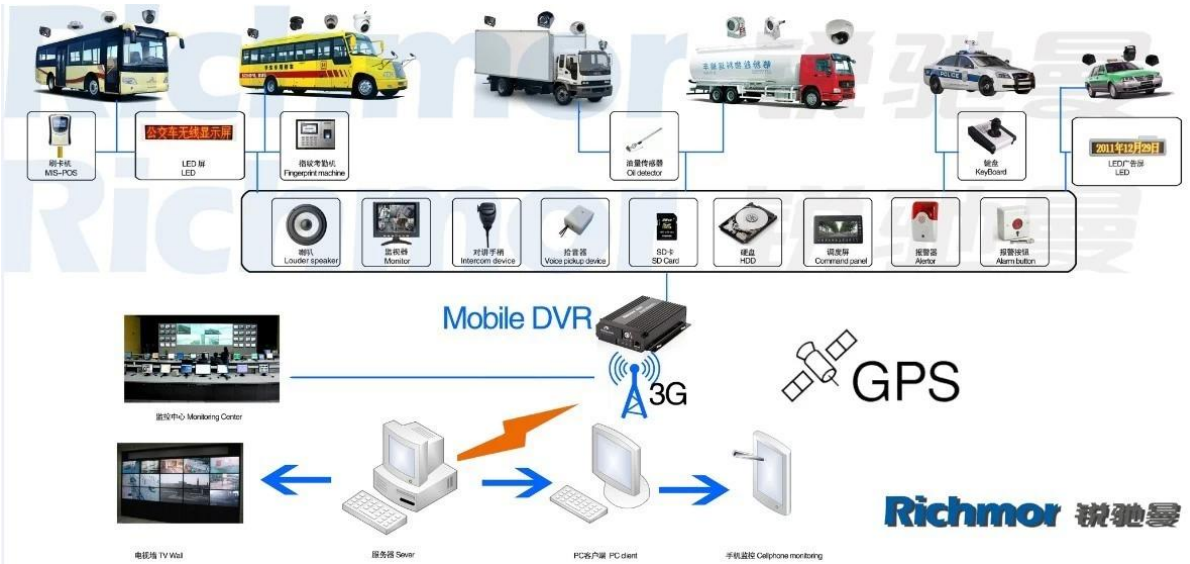

Pictures□

Clients software monitoring platform

The screenshot displays a software monitoring platform interface. The main area shows a world map with a vehicle icon in the Southern Ocean region. On the left, there is a list of devices (FL078 to FL403) with checkboxes for status, PTZ, Color, and VDR. Below the list, a detailed view for device FL084 is shown, including its status (Online), location (Invalid), and speed (0.00 km/h). At the bottom, an 'Alarm Information' table lists recent events.

At the bottom of the interface, a status bar shows: Running: 00:37:17, Online: 106 / Lost: 0 / Affects: 0 / Total: 120, Online: 98.33% / Lost Rate: 0.00%

Richmor mobile DVR Mileage Summary

Vehicle Management System

For Windows PC real-time Surveillance

For IOS & Android OS Mobile Phone Surveillance

Our Mobile DVR project for vehicles

Certification:

The image displays six certification certificates from Shenzhen LCC Compliance Testing Laboratory Ltd. The certificates are organized into two rows of three. Each certificate includes the following information: