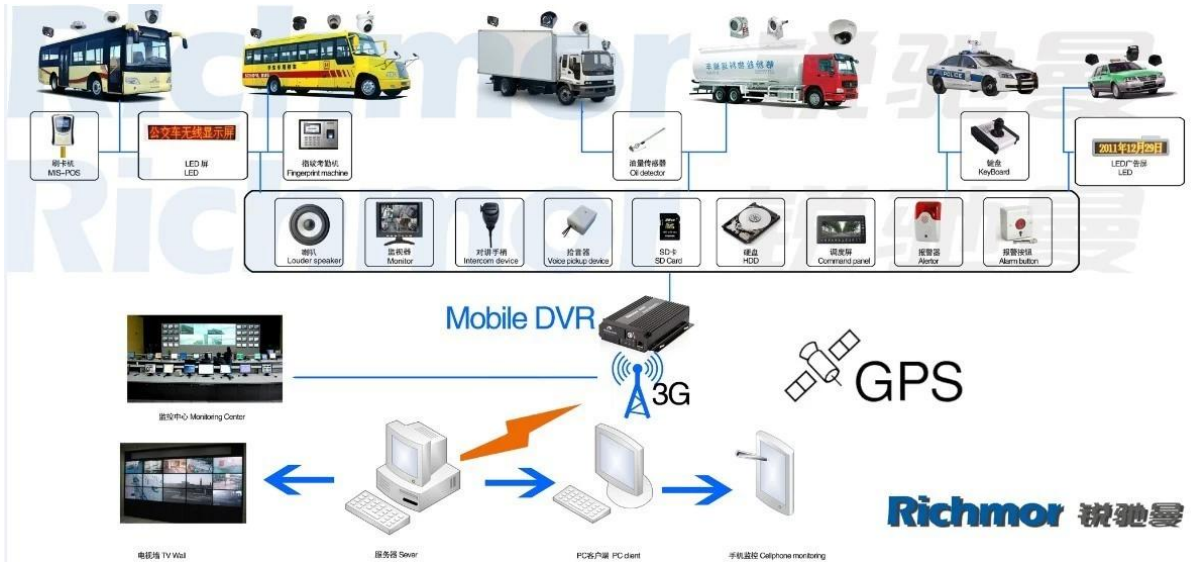

Our Mobile DVR project for vehicles

China Mobile DVR's Certification: