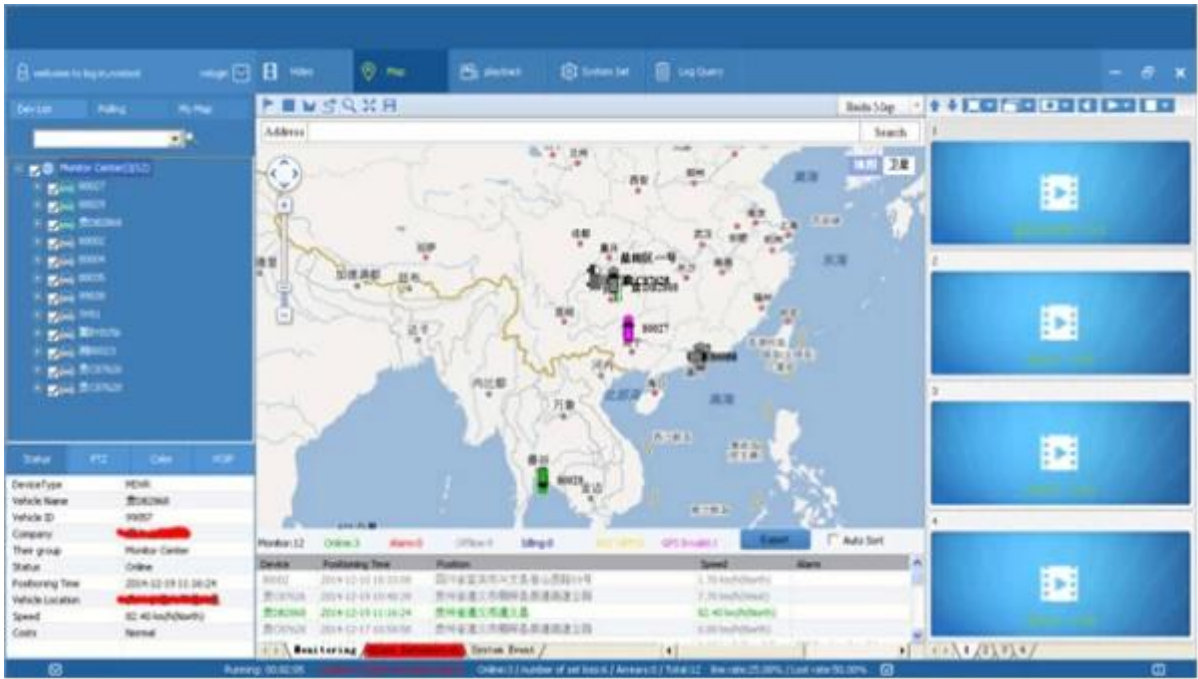

CMSV6 In Mobile Phone.

Have all in the palm of your hand

Real-time monitoring via Mobile Phone --Support iPhone, Android, iPad system

Surveillance platform Playback