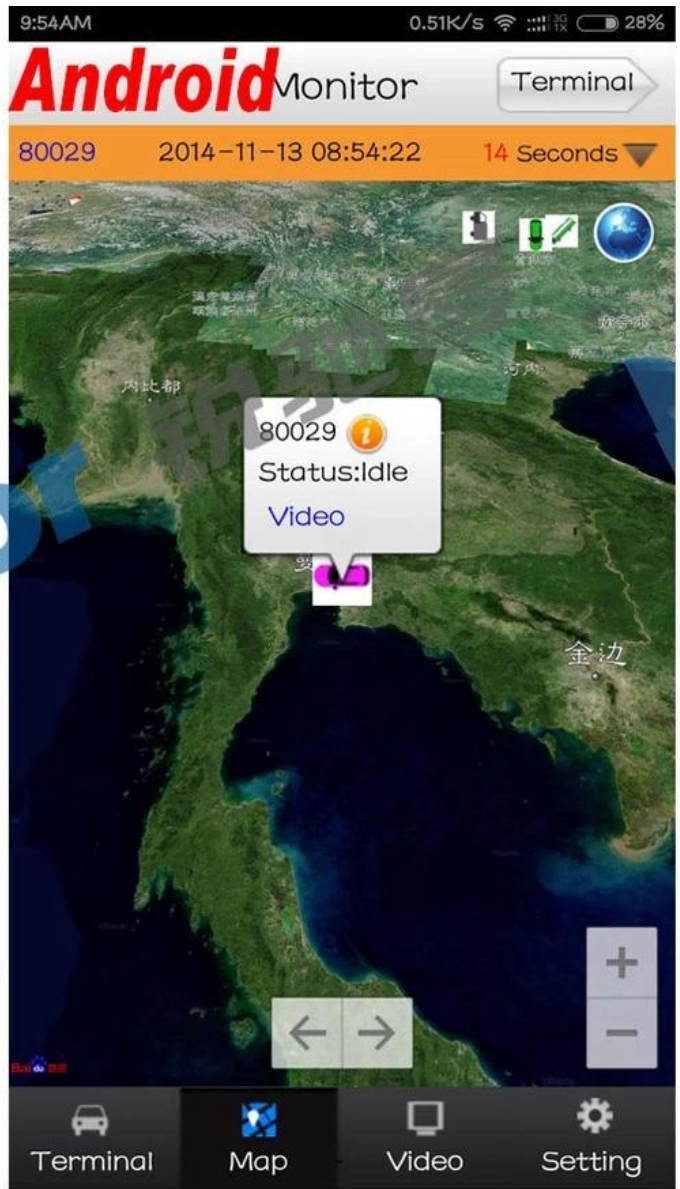

Network signal Normal

Network:3G

Monitor:1 Online:1 Alarm:0 Offline:0 Idling:0 ACC OFF:0 GPS Invalid:0 Export Auto Sort

Device	Positioning Time	Position	Speed	Alarm	Sta
贵C87762	2015-08-11 10:10:19	福建省漳州市龙文区G76(厦蓉高速公路)	0.00 km/h(Northwest)		(On

Running: 00:02:02 Online:5 / Number of set loss:5 / Arrears:0 / Total:12 Line Rate:41.67% / Lost Rate:41.67%

Android/IOS APP Monitor

Server software interface

Vehicle Management System Welcome! 销售客户 | Manager | Exit