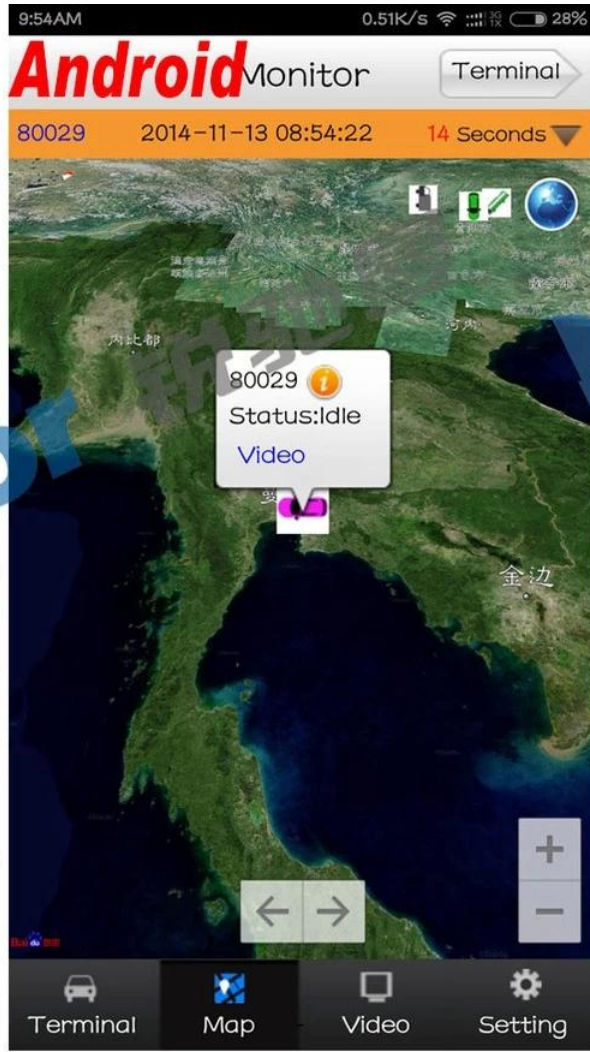

00:00 02:00 04:00 06:00 08:00 10:00 12:00 14:00 16:00 18:00 20:00 22:00 24:00

Vehicle with device for test in AC Coach
Lahore to Sadiq Abad near motorway @ 86Km/h

Map Video Track Record Other

ALI01: Katar Bund Road, Lahore, Pakistan

Map Satellite

ALI01
Time:2013-11-02 21:59:50
Speed:86.00 km/h(South)
Position:Katar Bund Road, Lahore, Pakistan
Alarm:
Status:ACC ON,SD CardExist,3G Signal Normal
Video Intercom Monitor Snapshot More

Monitor:1 Online:1 Alarm:0 Offline:0 Idling:0

Device	Positioning Time	Position	Speed	Alarm
ALI01	2013-11-02 21:59:50	Katar Bund Road, Lahore, Pakistan	86.00 km/h(South)	

Monitoring Alarm Information System Event

ALI01 - CH4

For IOS & Android OS Mobile Phone Surveillance