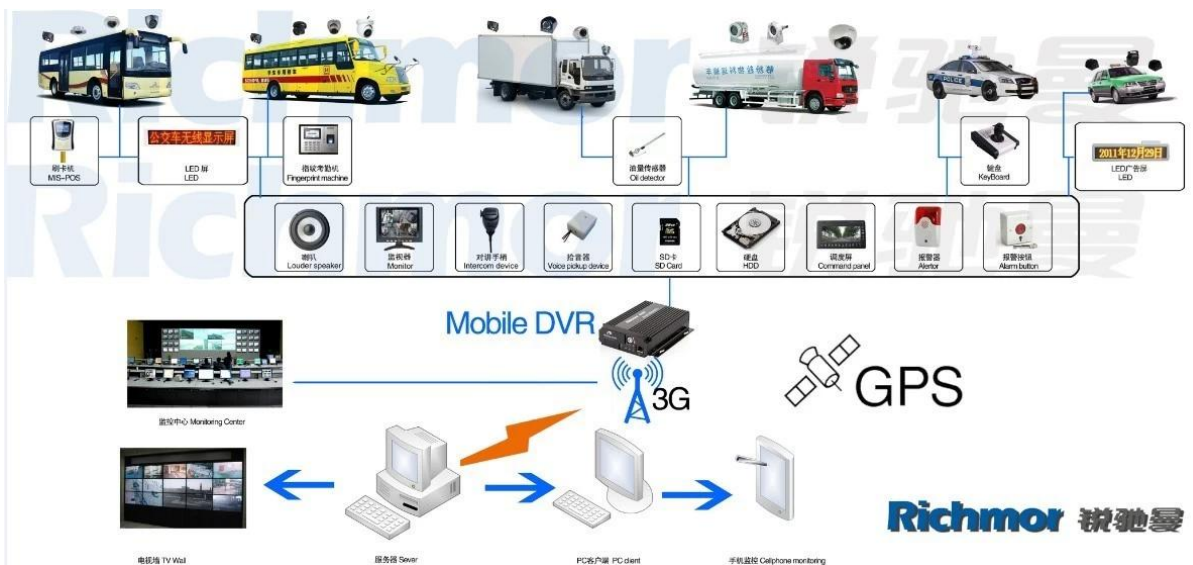

Our Mobile DVR project for vehicles