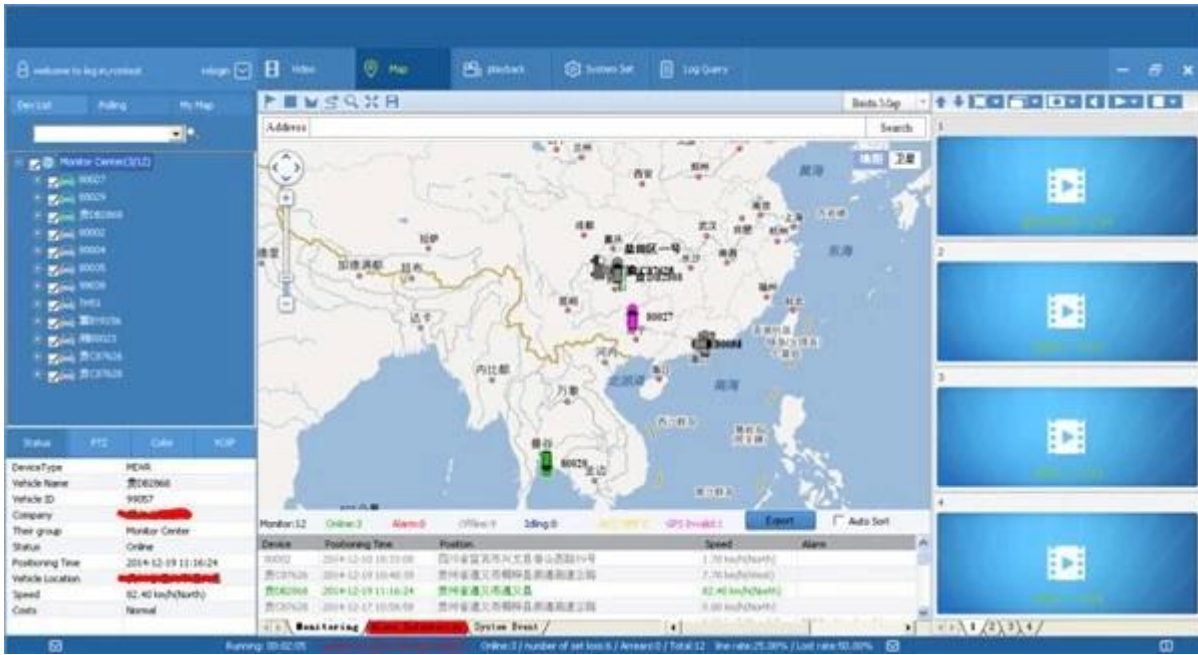

**Vehicle with device for test in AC Coach
Lahore to Sadiq Abad near motorway @ 86Km/h**

For IOS & Android OS Mobile Phone Surveillance