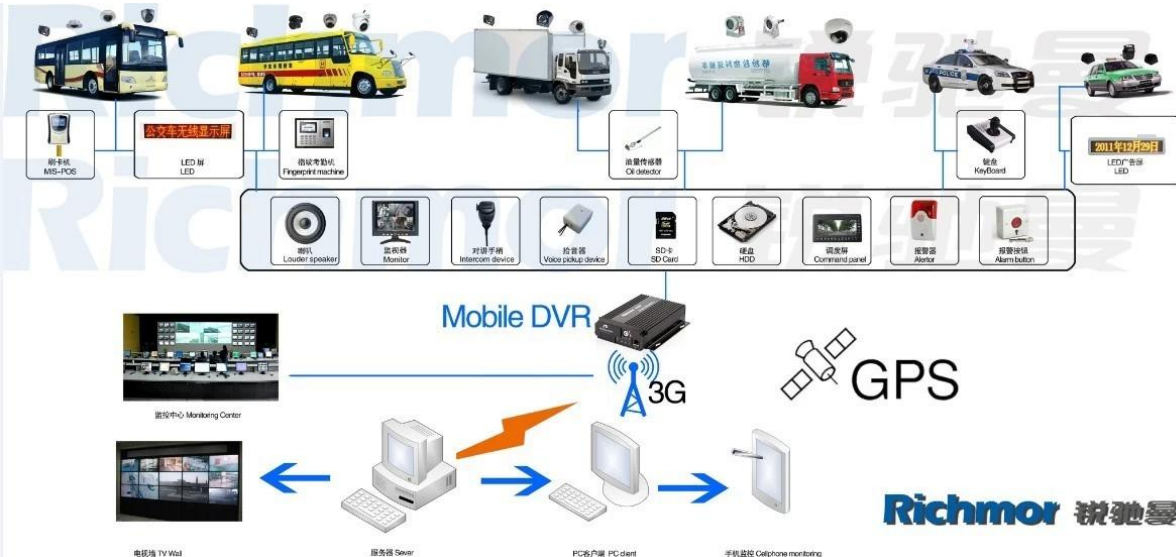

Richmor Police car Solution

功能特点 Features

3G车载终端 3G Vehicle DVR

3G车载终端采用专业的防震设计,设备内置GPS模块,可实时上传移动视频信息和地理位置信息,支持语音功能,可以进行实时语音对讲,通话;并可查询车辆历史轨迹;紧急情况可触发按键报警,指挥中心可及时弹出视频,音频并进行记录。配合车载监控云台,可360°全方位无死角监控,实现监控视频与GIS电子地图应用的整合,提升对应急事件的反应处理能力。
3G Vehicle DVR adopt professional Shockproof design,with built-in GPS Module,can realize Upload Real time video stream and Vehicle GPS Location,support Intercom for real time talk-back function;searching historical Vehicle Path; Emergency button for alarming, a special alarm window will show and auto Recording with Audio & Video at center office, Combine with PTZ Camera for 360 degree monitor,realize Integrating Video With GIS Map for promoting the urgent accident reaction ability.

Our Mobile DVR project for vehicles

Travelling Bus

Public Bus

Dangerous chemical car

Tobacco Logistics

Taxi

Truck

School Bus

Express Logistics

Road Police Car

Border Car

Traffic Inspection Car

Civil Work Vehicle

Escort Vehicle

Ambulance

Fixed place monitor

Ship Monitor

Certification:

Certification

Related Products:

SD Mobile DVR with 3G GPS

SD Mobile DVR with WIFI 3G GPS G-Sensor

Cooperation Terms:

Payment terms: T/T, Western Union, MoneyGram, Paypal