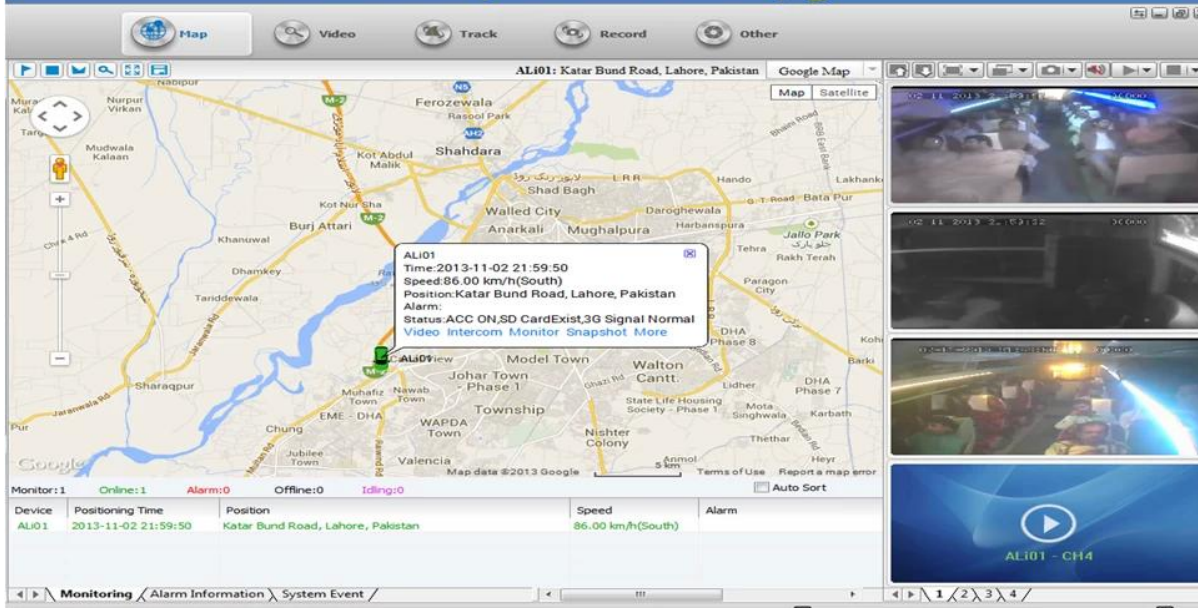

3G手持终端 3G Portable DVR

体积小,功能强大,灵活方便。警员现场取证、巡逻、应急指挥时可将现场影音录像的同时可实时上传到指挥中心,同时可以进行语音对讲通话,指挥中心可以实时检查出勤人员的位置、时间、状态等信息及现场监控画面,方便及时详细了解现场情况,下达相关指令。
Small Size but powerful function flexible using,convenient for policeman recording and uploading the video to center office while Scene Evidence Obtaining,Patrol,Emergency Command,can talk with the office man at same time;Officer can check the attendance personnel Position,Time,etc information also the Real time video for convenient commanding.

统一管理平台 Management Platform

统一的管理平台,易于管理维护,并支持手机远程监控。可统一管理前各个分散独立的执法车辆和执法人员,实现远程集中监控、调度控制、录音录像、语音对讲,短信通知等,形成多功能、交互式的综合指挥调度平台,完整无缝的覆盖整个执法现场过程的监控。
Unify Management Platform easily manage and maintain also can support Cellphone Remote View.Can manage each Law Enforcement Vehicles and policemen through the platform,realize Real time video view,Command control,Video & Audio Recording,Talk Back, Message Notification etc at same time,set a powerful and interactive command platform,monitoring of the process of law enforcement all corner.

应用广泛 Widely Application

通过3G网络实时上传音视频信息到监控指挥中心或移动指挥车,对于暴力抗法,群体性事件等相关行为及时取证,解决执行过程取证困难问题,保障了执行干警的人身安全,也可监督和纠正不规范、不合理的执法过程,可以有效迅速的应对突发性的应急事件和群体事件,提高了执法效率,高效的利用了资源。
By uploading the real time video information to center office or Command Vehicle through 3G,For illegal violent , mass incidents and related behavior timely forensics,solve the evidence issue,ensure the policeman personal security,meantime, also can supervision and correction the unreasonable process,can effective control the emergency thing and mass incidents,improve the law enforcement efficiency.

For Windows PC real-time Surveillance

**Vehicle with device for test in AC Coach
Lahore to Sadiq Abad near motorway @ 86Km/h**

For IOS & Android OS Mobile Phone Surveillance

Mileage Summary

Vehicle Management System v4.1.0001 销售经理 | Manager | Exit