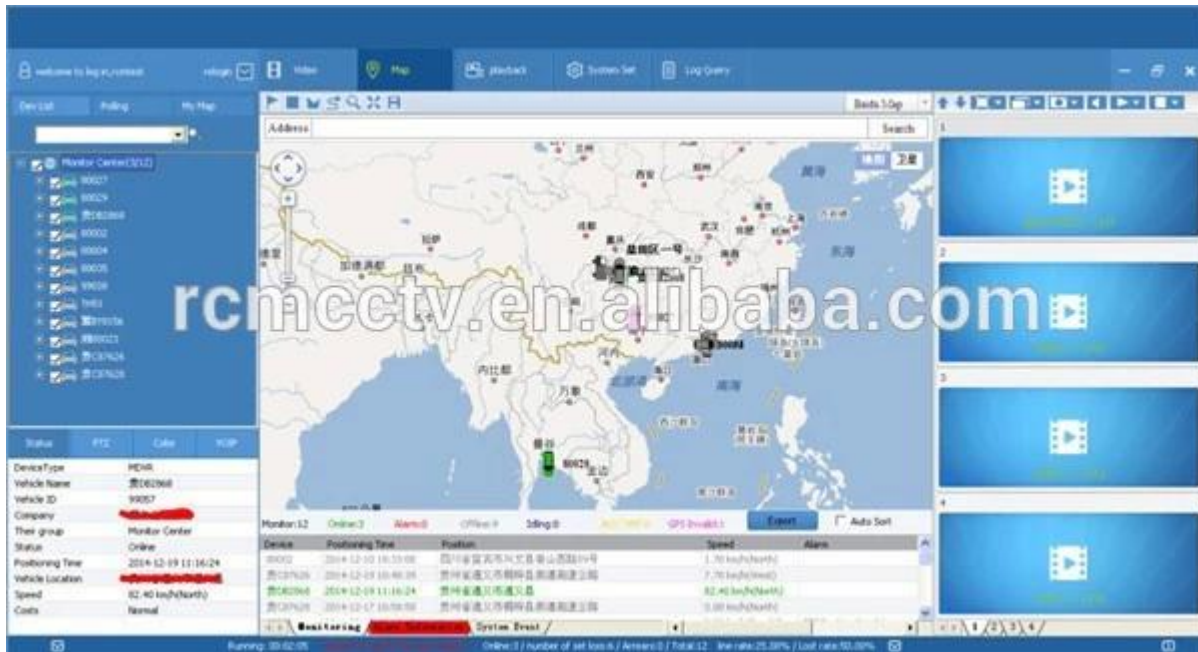

Player software interface

Remote Viewing Surveillance 3G 4G Mobile DVR School bus solution