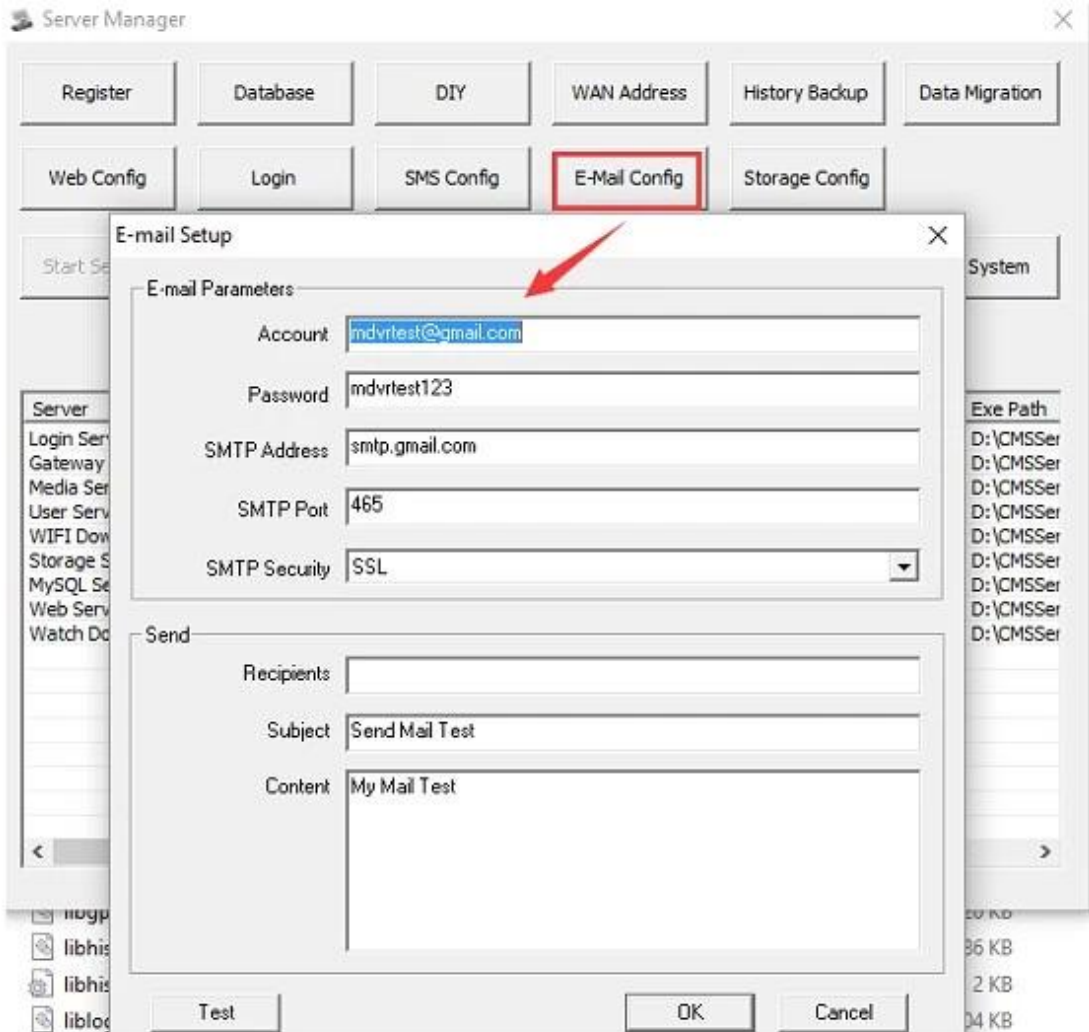

Fixed place monitor

Ship Monitor

**Send email and Sent message to mobile phone when alarm happening**