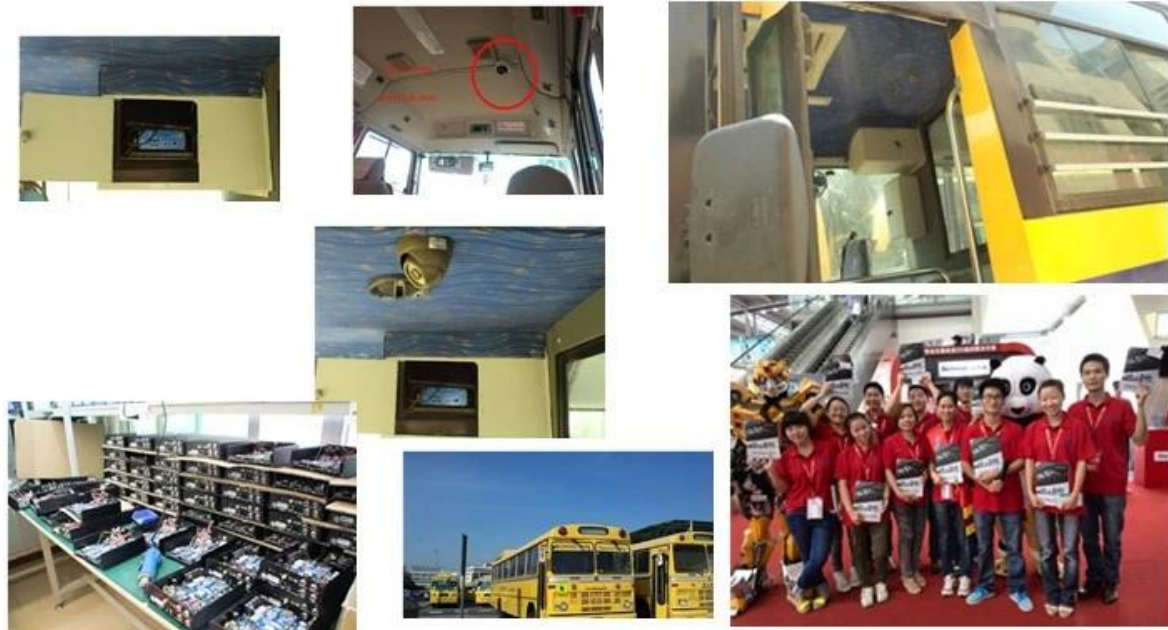

Certification: