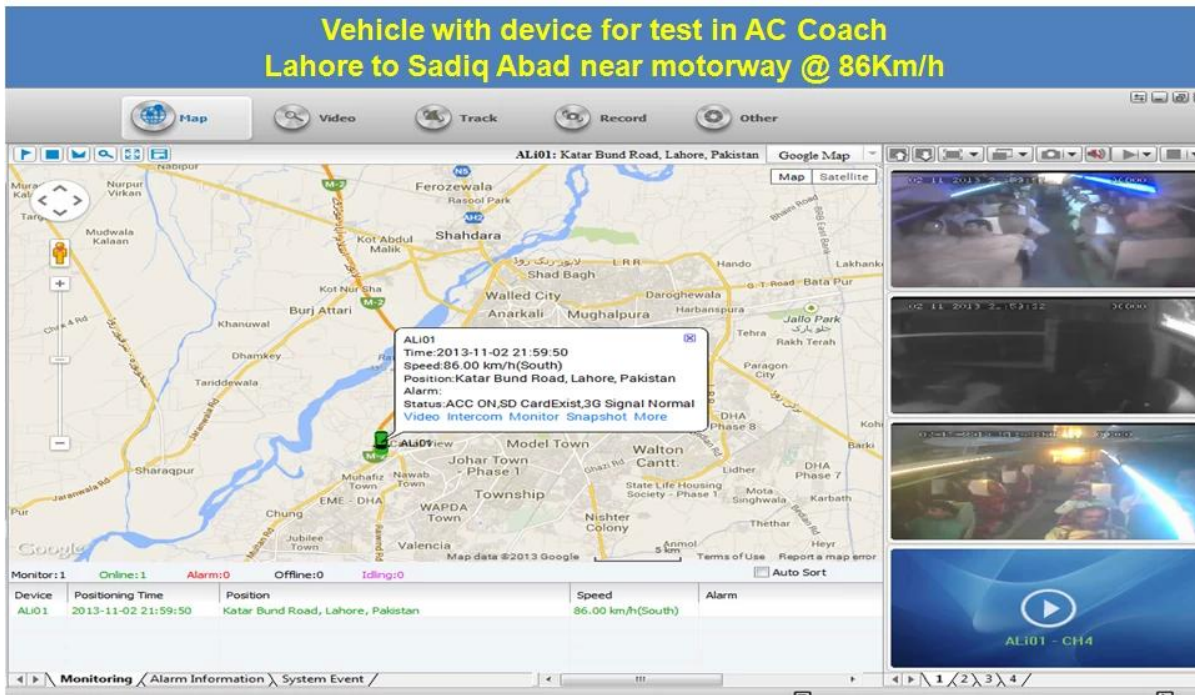

Richmor 3G GPS WIFI Vehicle Mobile DVR Recorder Built-in GPS module(Google Map) Support IOS/Android Monitor

RCM-MDR7001WSG

Main Feature:

1. 4 channel HD & SD card Mobile DVR
2. Support 3G, GPS, WIFI, G-sensor, UPS function
3. Support PTZ remote control
4. Support real-time surveillance
5. Supports HD overwritten by days
6. Supports backup and upgrade with HD & SD card
7. Self recovery after power reconnected
8. Stable aluminum alloy structure with shock absorber

Video	Video Input	4ch SDI Independent Input: 1.0Vp-p□75Ω.Both B&W and Color Cameras
	Video Output	1 Channel PAL/NTSC Output, 1.0Vp-p□75Ω□ Composite Video Signal
	Video Display	1 Or 4 Screen Display
	Video Standard	PAL:25frames/Sec;NTSC:30frames/Sec
	System Resources	PAL:100 Frames; NTSC:120 Frames
Audio	Audio Input	Four Channels Independent Input 500Ω
	Audio Output	1 Channel(4 Channels Can Be Convert Freely)
	Basic Output Level	1.0—2.2V
	Distortion Plus Noise	≤-30dB
	Recording Mode	Sound And Image Synchronization
	Audio Compression	ADPCM
Alarm	Alarm in	6 Channels Independent Input. High Voltage Trigger
	Alarm out	1 Channels Independent output
	Move Detect	available
Network Interface	Wire line Access	Can Expand One RJ45 Ethernet Port
	Wifi	Can Expand One Wifi Module Inside
	3G	Can Expand One WCDMA or CDMA2000 Module Inside
GPS Interface	GPS	Can Expand GPS Module outside
Extend Interface	Intercom	Can Expand Intercom Module Inside
	G-Sensor	Can Expand G-Sensor Module Inside
Others	Power Consumption	DC8-36V 5% ≤10W
	Working Temperature	-20°C ~ +85°C ≤80%
	Clock	Built-In Clock, Calendar
Packaging	Product Size	200(L)*160(W)*62(H)mm□with Holder□
	Product Net Weight	2.2KG(without HDD)