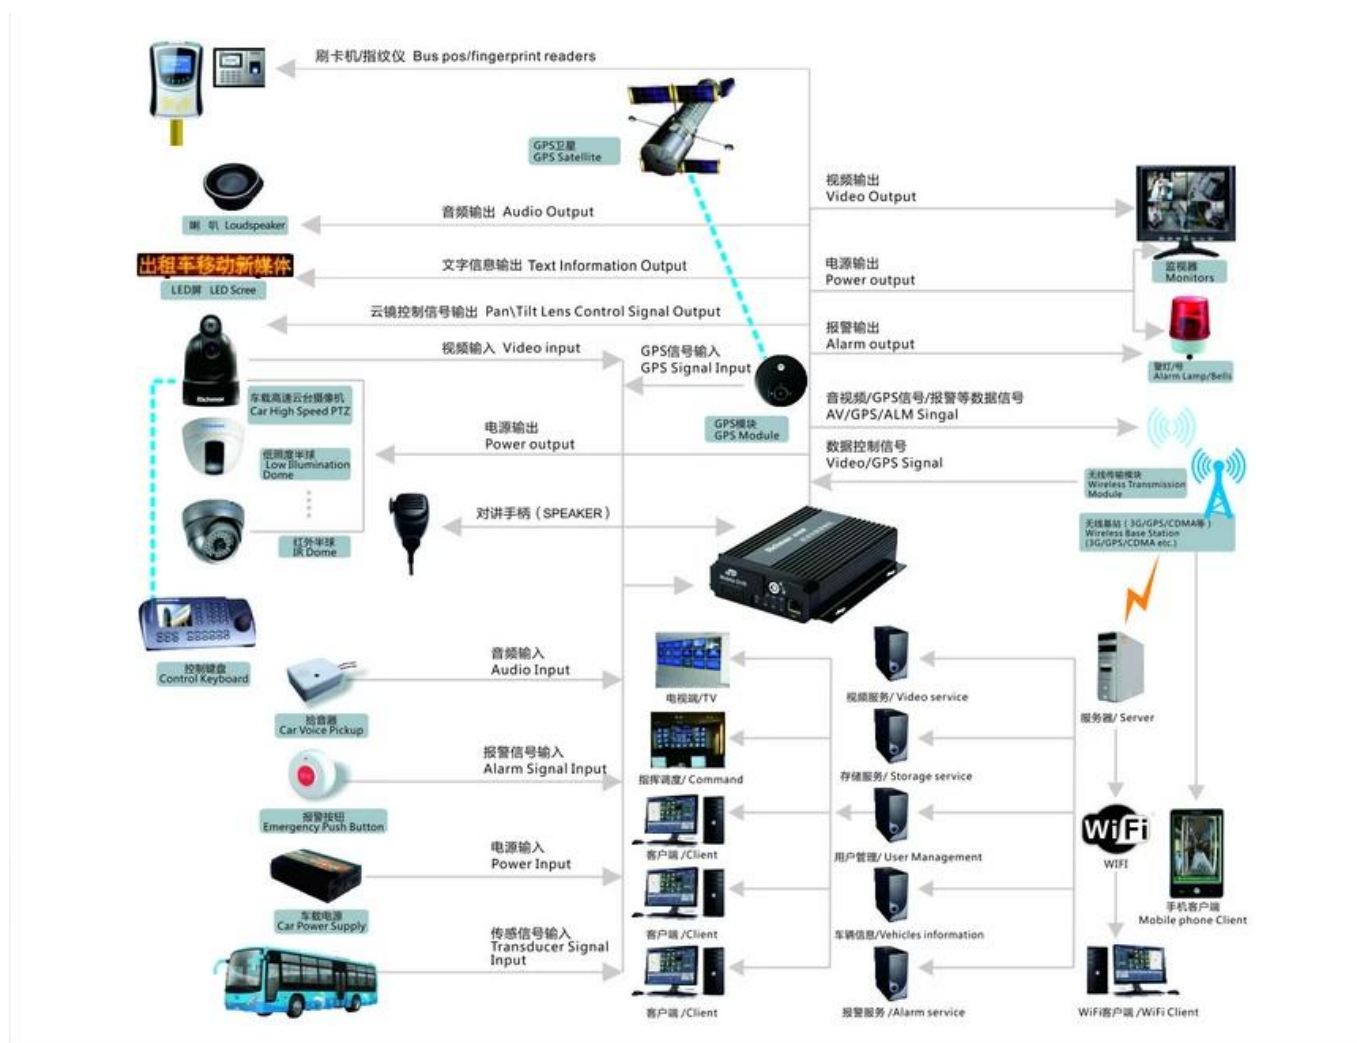

Application

Other related kinds of mobile DVR