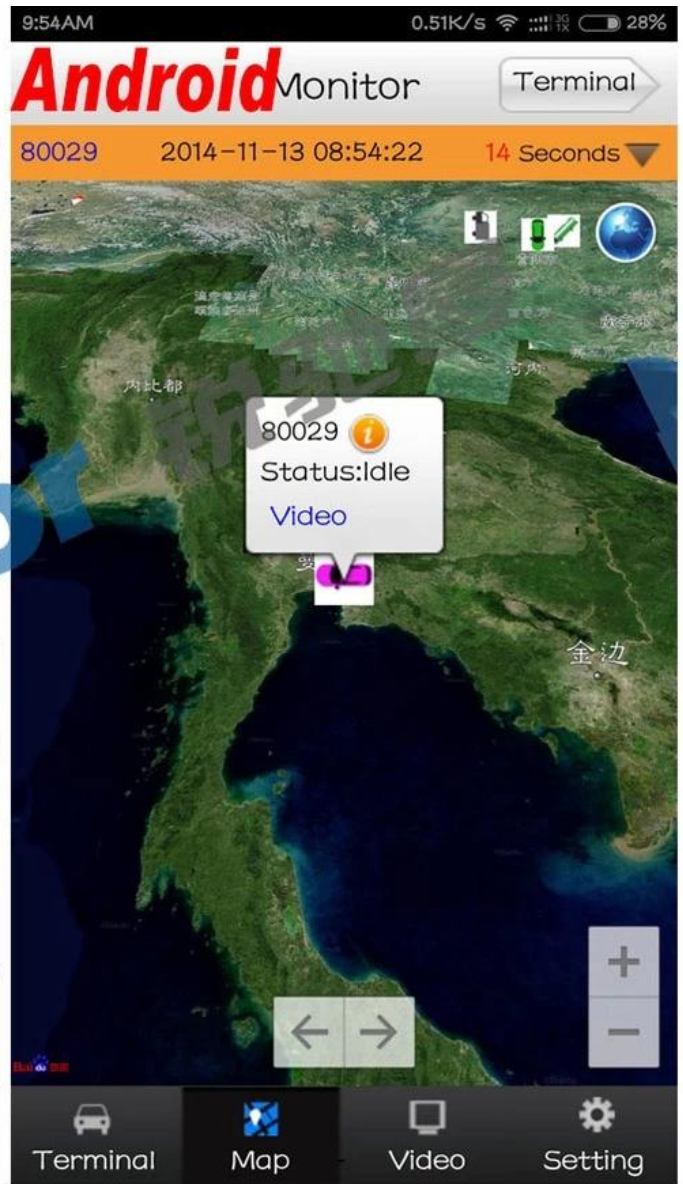

Android/IOS APP Monitor

Server software interface

Index	Vehicle	Total Mileage (KM)	Begin Time	Start Mileage (KM)	Start Position	End Time	End Mileage (KM)
1	粤EX3114	174.88	2016-01-08 09:03:32	22.95	22.534264, 114.006444	2016-01-08 16:25:41	157.83
2	粤EX3130	202.07	2016-01-08 07:33:17	18.1	22.884299, 112.892602	2016-01-08 16:25:28	171.57
3	24012	277.42	2016-01-08 07:09:55	23.41	23.369582, 116.675227	2016-01-08 14:57:24	300.83
4	冀A76248	97.4	2016-01-08 00:00:25	299.97	41.572489, 118.786245	2016-01-08 09:42:39	41.09
5	24023	0	2016-01-08 00:00:07	16.26	37.758759, 120.731127	2016-01-08 16:19:07	16.26
6	鲁QW5387	416.36	2016-01-08 06:09:54	96.66	35.461432, 117.643793	2016-01-08 16:20:11	92.83
7	鲁J81712	120.98	2016-01-08 04:48:40	26.51	35.876478, 117.681941	2016-01-08 14:25:07	144.92
8	粤HG5250	45.81	2016-01-08 00:00:03	139.13	22.654394, 112.498593	2016-01-08 16:15:15	115.82
9	粤HG5153	40.61	2016-01-08 00:00:27	92	22.654197, 112.497665	2016-01-08 16:11:28	73.72
10	粤HG5368	111.72	2016-01-08 00:00:15	145.61	22.654321, 112.498645	2016-01-08 16:24:48	93.9
11	粤HG5010	52.02	2016-01-08 00:00:10	93.24	22.854234, 112.497795	2016-01-08 16:15:55	57.92
12	鲁AA3683	655.08	2016-01-08 00:00:29	354.36	35.950643, 117.659700	2016-01-08 16:24:44	1009.74
13	24058	224.42	2016-01-08 07:00:58	44.57	37.949788, 118.844070	2016-01-08 16:17:34	60.4
14	28999	2.36	2016-01-08 13:13:09	17.6	28.734420, 121.235847	2016-01-08 13:57:27	19.81
15	01568	369.29	2016-01-08 00:00:54	51.04	33.733305, 115.866921	2016-01-08 16:03:58	420.33

Application