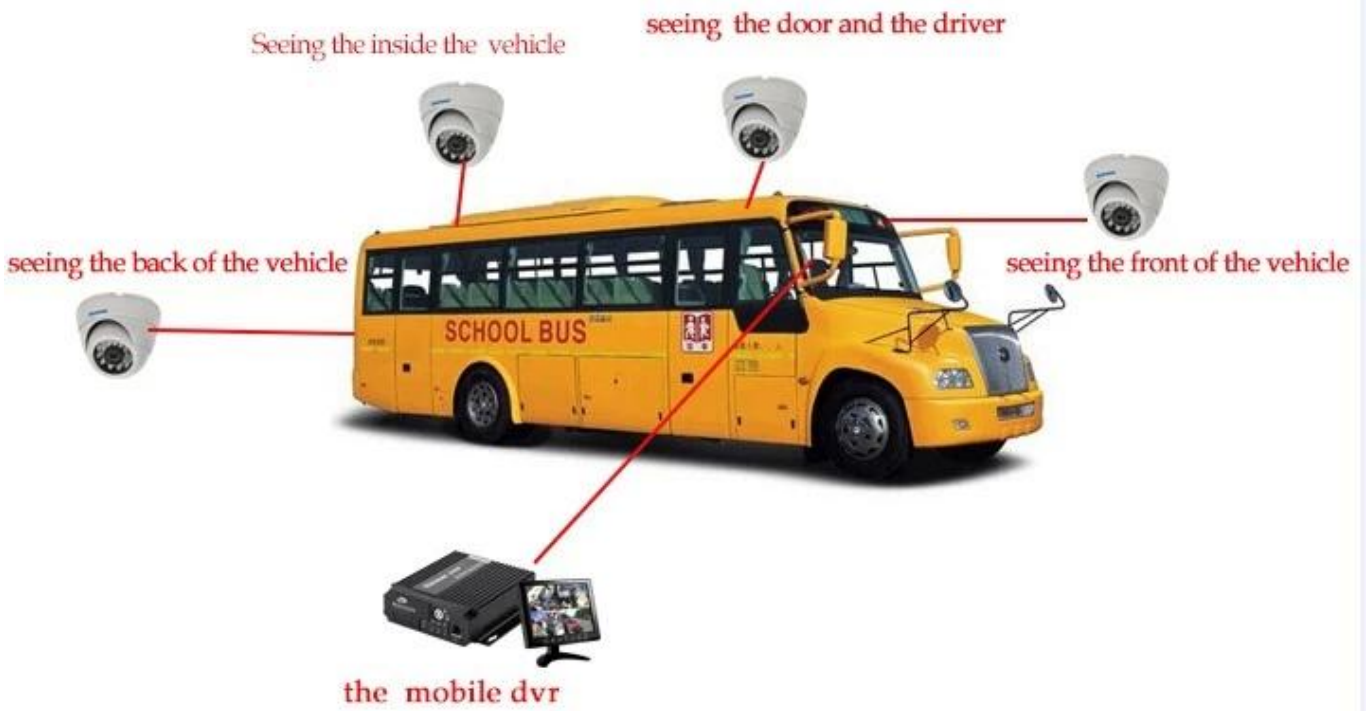

Richmor surveillance GUI

The main menu includes: Search, System setup, Rec setup, Network setup, Alarm setup, Peripheral setup, System Tools, System Information, as below:

Richmor Mobile DVR Mileage Summary

Player software interface

Remote Viewing Surveillance 3G 4G Mobile DVR School bus solution

功能特点 Features

实时监控, GPS定位
Real-time monitoring,
GPS positioning

身份验证, 人数统计
Two-factor authentication

语音功能 Voice features