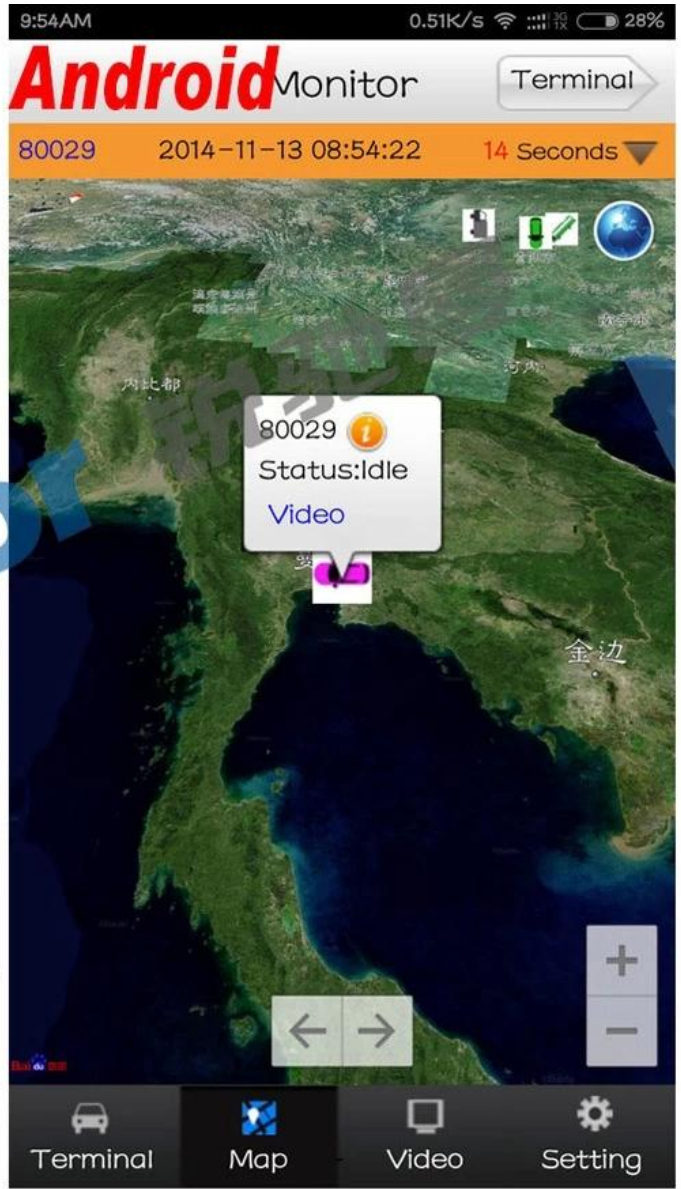

### PC Software interface for gps tracking

The screenshot displays the 'Mobile monitoring and management platform' interface. The top navigation bar includes options like 'Welcome to log in,RCMTEST', 'System', 'Video', 'Map', 'Playback', 'System Set', 'Log Query', and 'Extend App'. The left sidebar shows a 'Dev List' with a search bar and a list of devices under 'Monitor Center(5/12)'. The central area features four video feeds labeled '贵C 26562 - CH1 - 4 KB/5', '贵C 26562 - CH2 - 36 KB/5', '贵C 26562 - CH3 - 0 KB/5', and '贵C 26562 - CH4 - 2 KB/5'. Below the feeds is a status bar with 'Monitor:1 Online:1 Alarm:0 Offline:0 Idling:0 ACC OFF:0 GPS Invalid:0' and an 'Export' button. A table below shows device details for '贵C87762' at '2015-08-11 10:10:19' in '福建省漳州市龙文区G76(厦蓉高速公路)'. The right sidebar contains a map with a search bar and a detailed information box for '贵C87762' showing its status as 'Online' and location. The bottom status bar displays system metrics: 'Running: 00:02:02', 'Online:5 / Number of set loss:5 / Arrears:0 / Total:12', and 'Line Rate:41.67% / Lost Rate:41.67%'.

### Android/IOS APP Monitor