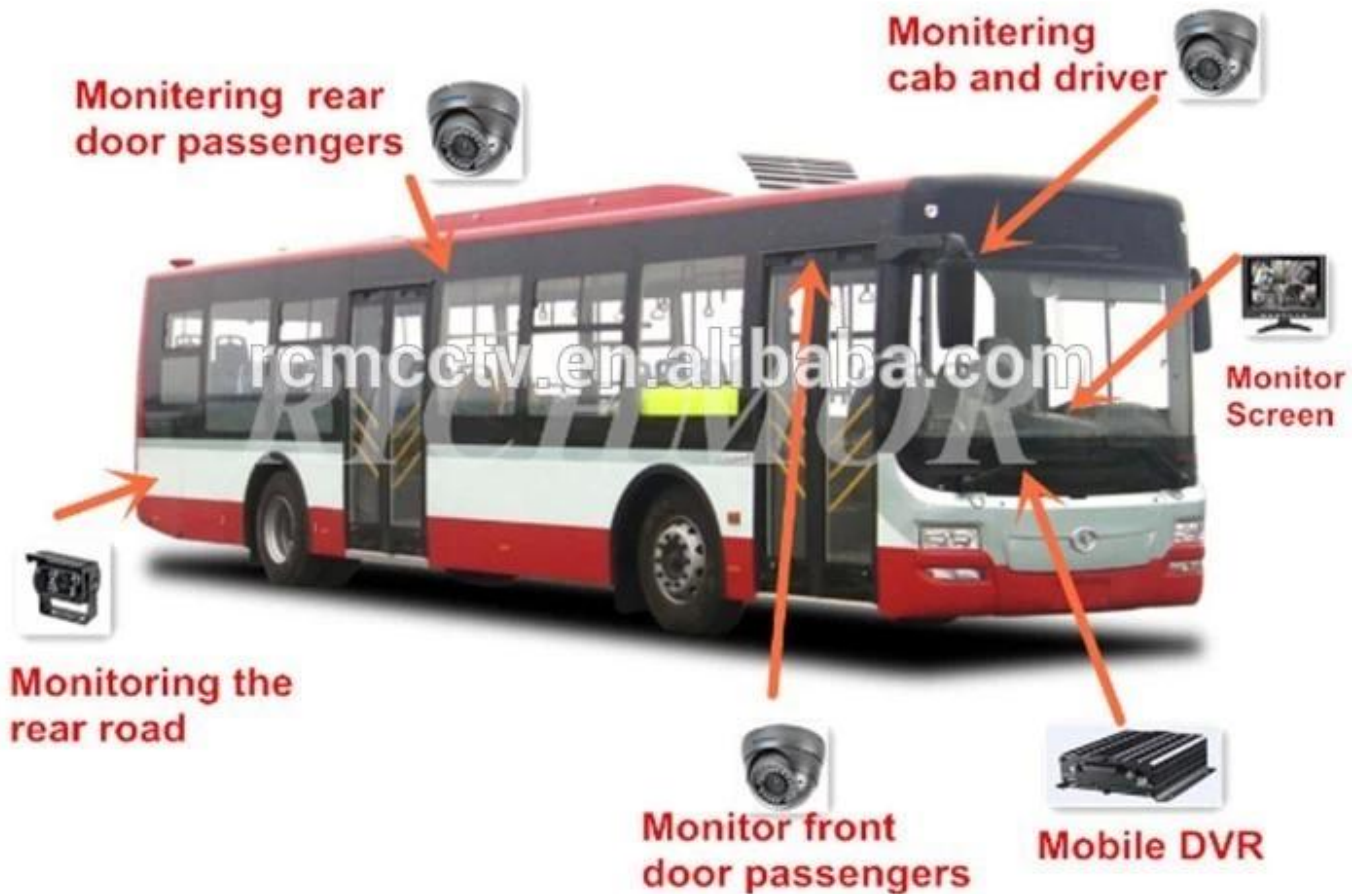

Application

Professional Mobile DVR Solution for Bus

Good Relationship with our Customers