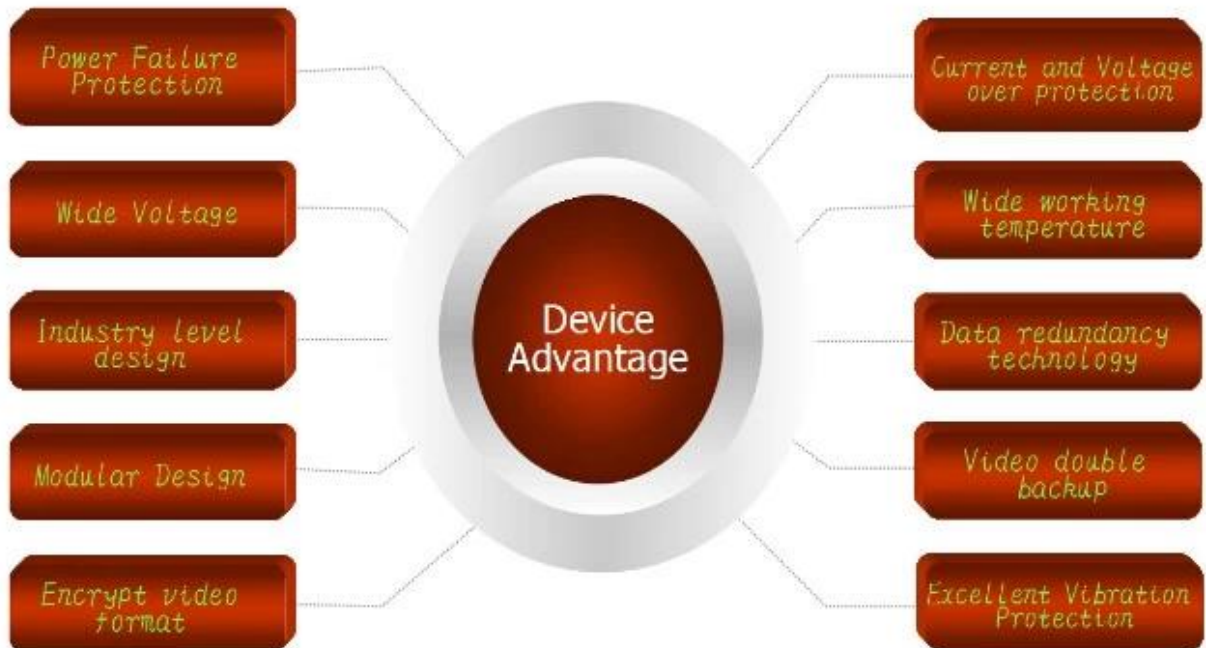

Product Show:

AV Input & Output Cables

Power Cable

IO Cables

Remote Control

3G Antenna

WIFI Antenna

CD (Manual & Software Inside)

7000 HDD Mobile DVR

Product Introduction

Device Series

Product Advantage

Client User Graph Interface

The interface features a top navigation bar with icons for home, location, and user. The main dashboard includes several function tiles: 视频监听 (Video Monitoring), 卫星定位 (Satellite Positioning), 系统调试 (System Debug), 远程报警 (Remote Alarm), 设备管理 (Device Management), 监听对讲 (Listening Intercom), 驾乘管理 (Driver/Passenger Management), and 数据报表 (Data Reports). A user login panel is located on the right side.

The detailed monitoring view at the bottom is titled "移动视频监控平台" (Mobile Video Monitoring Platform) and includes a sidebar with a terminal list, a main video display area with four camera feeds, and a map on the right. The map shows the location of the vehicle (贵C A6446) and provides details such as time, speed, and location. Below the video feeds is a data table showing real-time monitoring information.