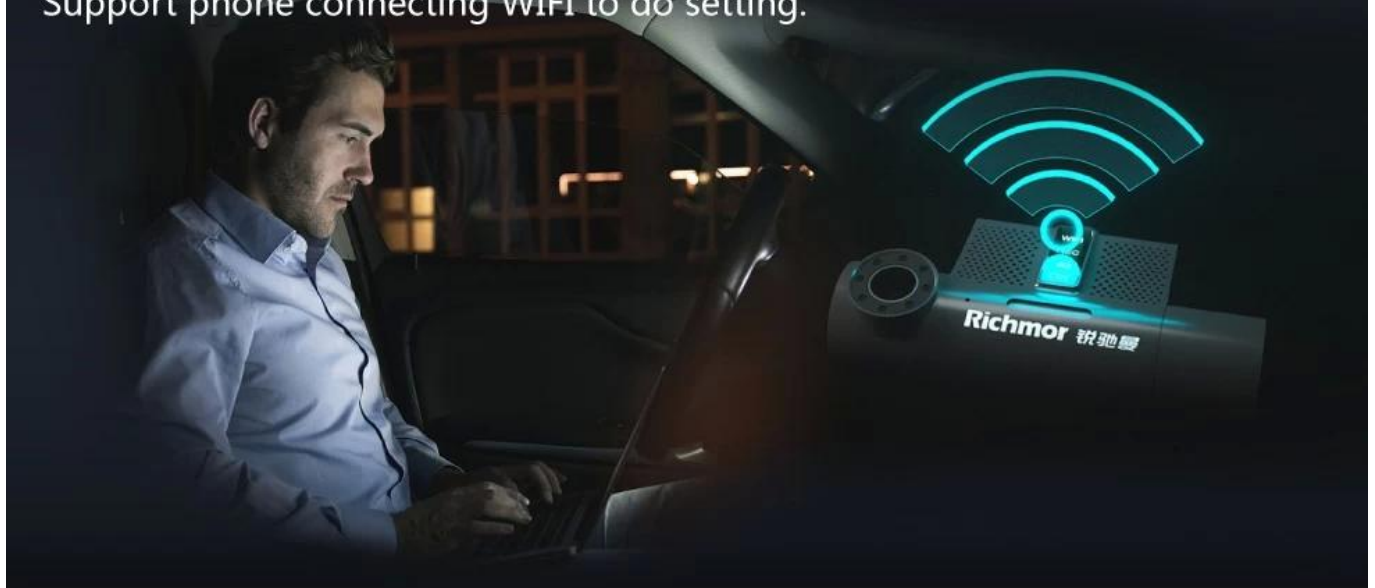

Main Features

- 1)Mini HD professional driving recorder.
- 2)2CH 1080P HD video recording,1CH audio recording and intercom
- 3)GPS/BD positioning,4G remote transmittion
- 4)Emergency alarm,WIFI hotspot, OTA upgrade
- 5)Suitable for online car-hailing, taxi, truck, etc.

Panic Button

Integrated sound pick up and speaker, support voice recording and intercom,
support panic button for sending alarms and photos.

voice record
and intercom

WIFI Hotspot

AP mode, support max8 devices at a time.
Support phone connecting WIFI to do setting.

Applications Suitable for Ride-Hailing car/ uber/taxi, van, etc.

Device Video

[4G dashcam](#)

Contact info

Ctc: Ada Lin

Email: overseasales-6@rcmctv.com

Skype/Wechat: +86 18938073583