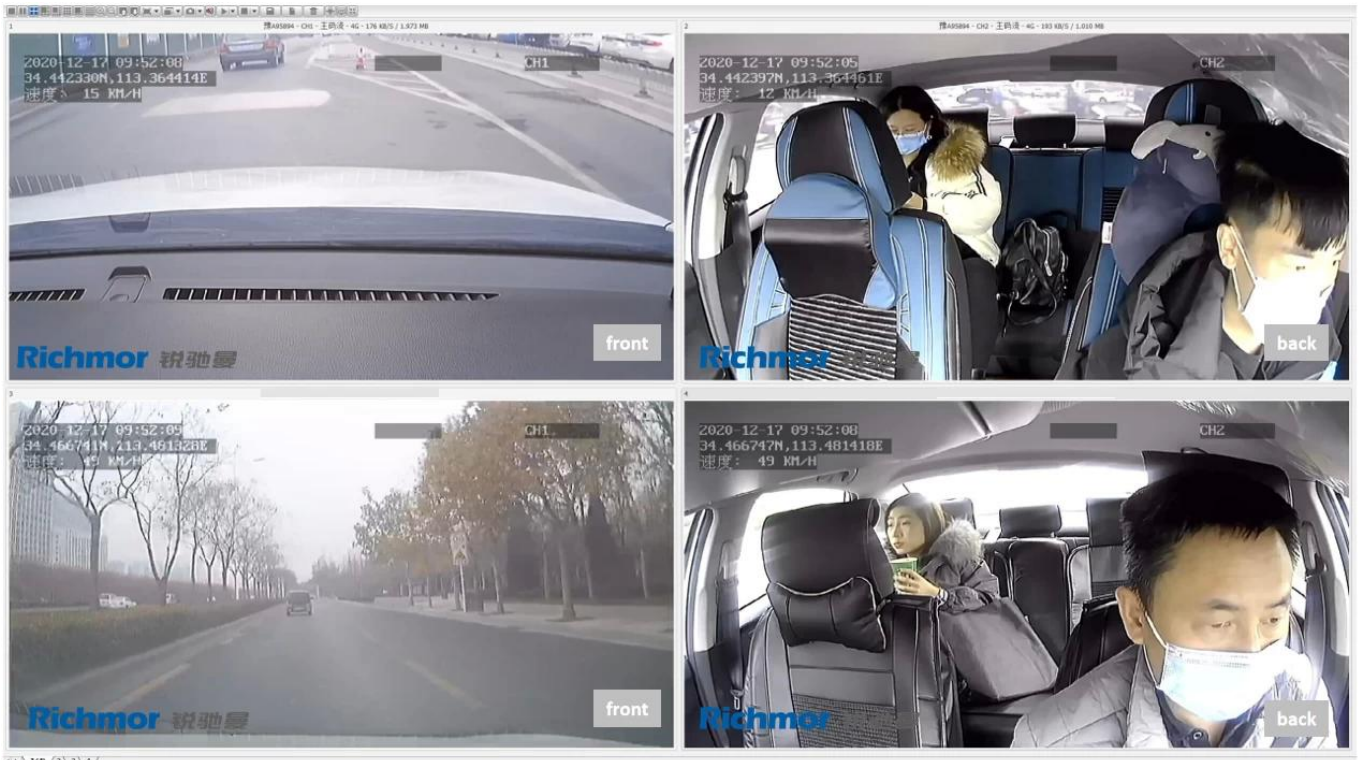

## 2CH Left-hand Driving

In-cabin  
camera

Road facing  
camera

DSM function

DSM stands for driver status monitoring. Detection including **smoking, calling, distraction, fatigue, leaving seat**, etc.

### ADAS function

ADAS stands for advanced driving assistance system. It detects potential collision or danger through front view and gives pre-warning to driver. Detection includes forward collision warning(**FCW**), lane departure warning(**LDW**), headway monitoring warning(**HMW**).

### Management Platform

Using CMSV6 and Richmor platform for fleet management.  
 Support Android app, PC client, IOS client to remotely view.  
 Support API/SDK integration.

01/10/2014/