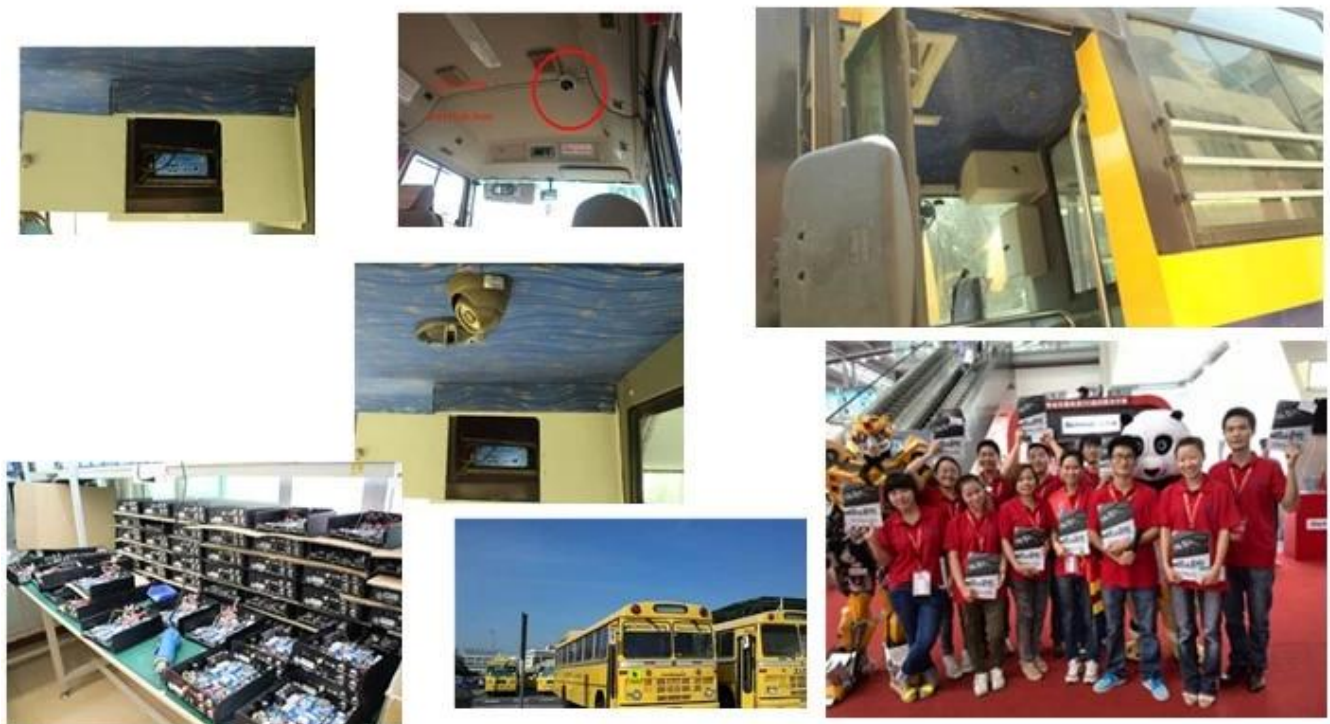

Vehicle Mobile DVR Recorder Project