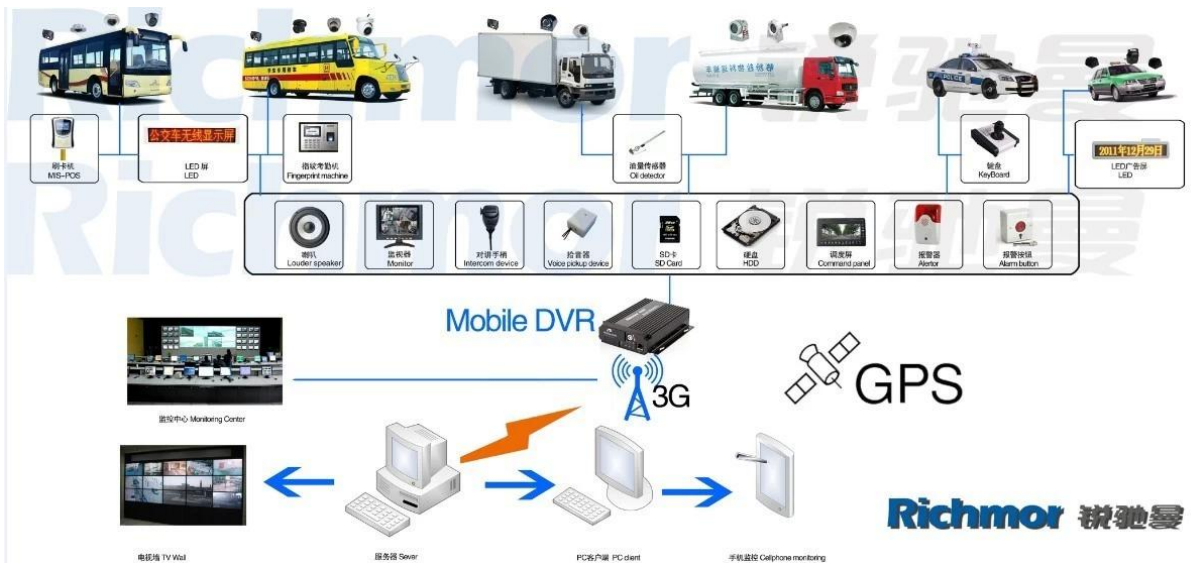

Our Mobile DVR project for vehicles