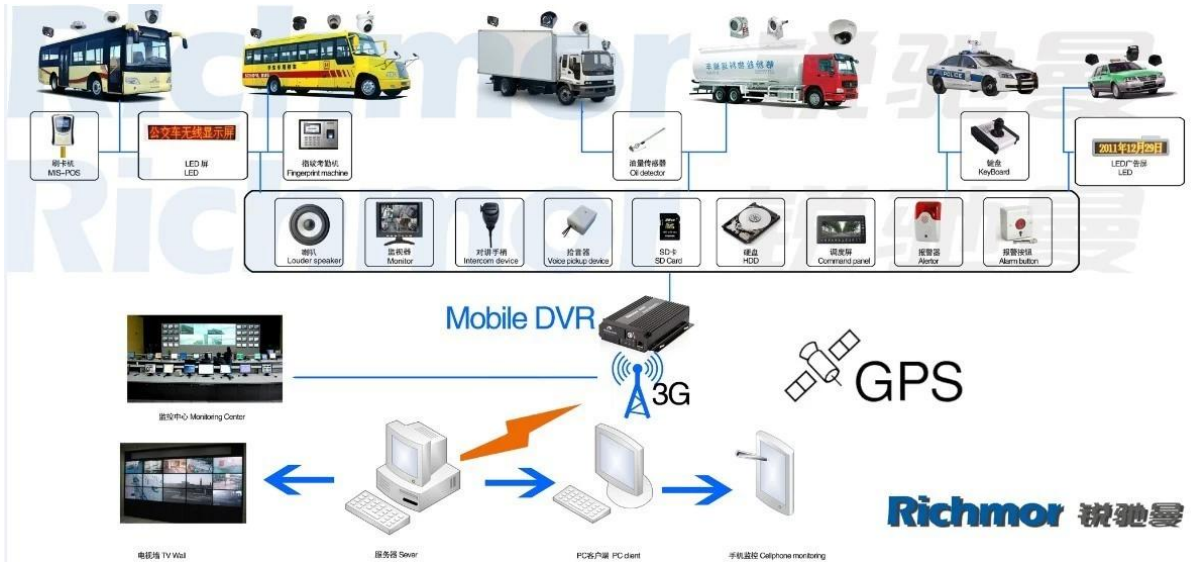

4CH H.264 HDD mobile dvr with gps 3g wifi with SD card slot for vehicle monitoring

Model: RCM-MDR7000WDG

Main Feature:

1. 4 channel HD & SD card Mobile DVR
2. Support 3G, GPS, WIFI, G-sensor, UPS function
3. Support PTZ remote control
4. Support real-time surveillance
5. Supports HD overwritten by days
6. Supports backup and upgrade with HD & SD card
7. Self recovery after power reconnected
8. Stable aluminum alloy structure with shock absorber

Video	Video Input	4ch SDI Independent Input: 1.0Vp-p□75Ω.Both B&W and Color Cameras
	Video Output	1 Channel PAL/NTSC Output, 1.0Vp-p□75Ω□ Composite Video Signal
	Video Display	1 Or 4 Screen Display
	Video Standard	PAL:25frames/Sec;NTSC:30frames/Sec
	System Resources	PAL:100 Frames; NTSC:120 Frames
Audio	Audio Input	Four Channels Independent Input 500Ω
	Audio Output	1 Channel(4 Channels Can Be Convert Freely)
	Basic Output Level	1.0—2.2V
	Distortion Plus Noise	≤-30dB
	Recording Mode	Sound And Image Synchronization
	Audio Compression	ADPCM
Alarm	Alarm in	6 Channels Independent Input. High Voltage Trigger
	Alarm out	1 Channels Independent output
	Move Detect	available
Network Interface	Wire line Access	Can Expand One RJ45 Ethernet Port
	Wifi	Can Expand One Wifi Module Inside
	3G	Can Expand One WCDMA or CDMA2000 Module Inside
GPS Interface	GPS	Can Expand GPS Module outside
Extend Interface	Intercom	Can Expand Intercom Module Inside
	G-Sensor	Can Expand G-Sensor Module Inside
Others	Power Consumption	DC8-36V 5% ≤10W
	Working Temperature	-20℃ ~ +85℃ ≤80%
	Clock	Built-In Clock, Calendar
Packaging	Product Size	200(L)*160(W)*62(H)mm□with Holder□
	Product Net Weight	2.2KG(without HDD)

Our CMS software application

For Windows PC real-time Surveillance

For IOS & Android OS Mobile Phone Surveillance

Our Mobile DVR project for vehicles

Certification:

Related Products:

SD Mobile DVR with 3G GPS