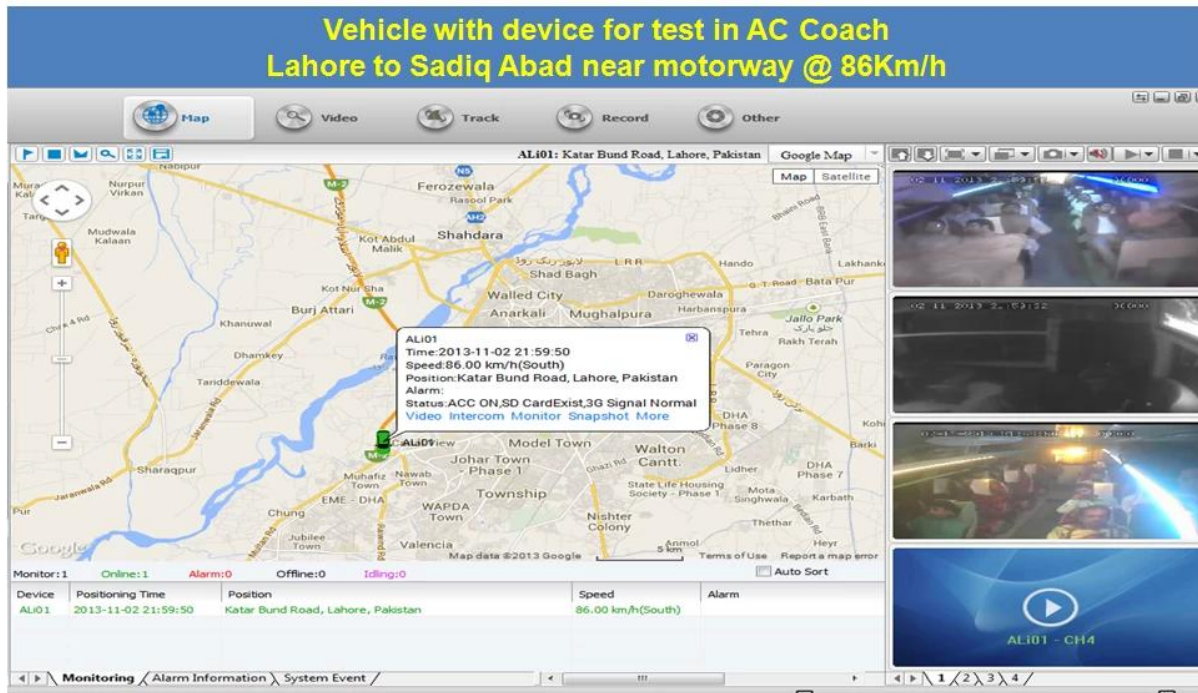

Our CMS software application

For Windows PC real-time Surveillance

For IOS & Android OS Mobile Phone Surveillance