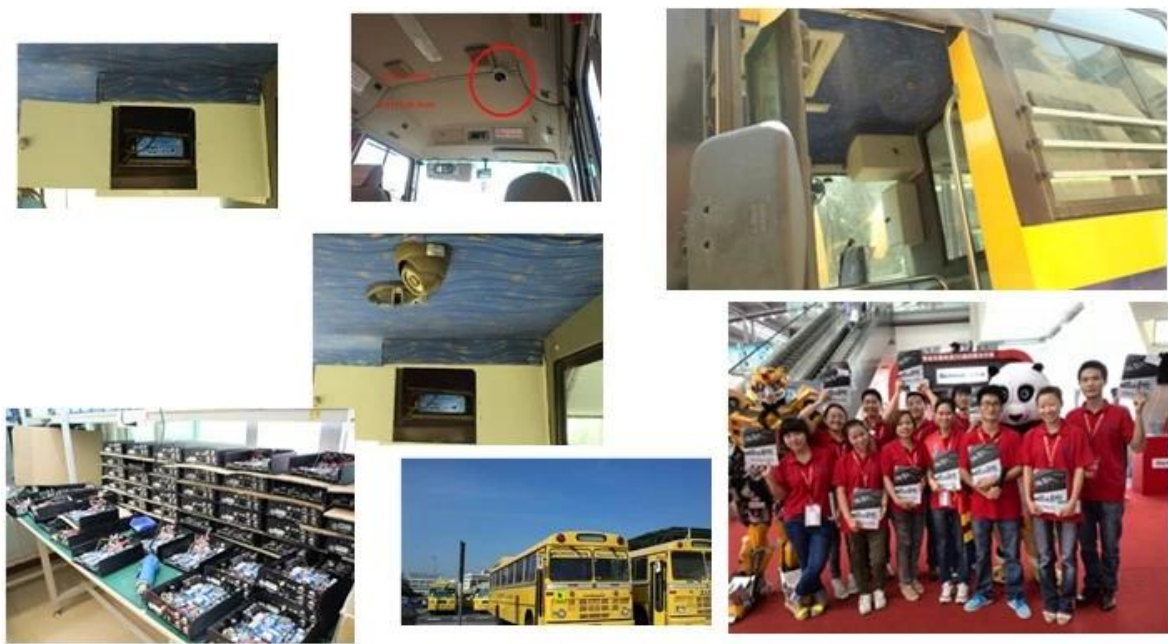

Certification: